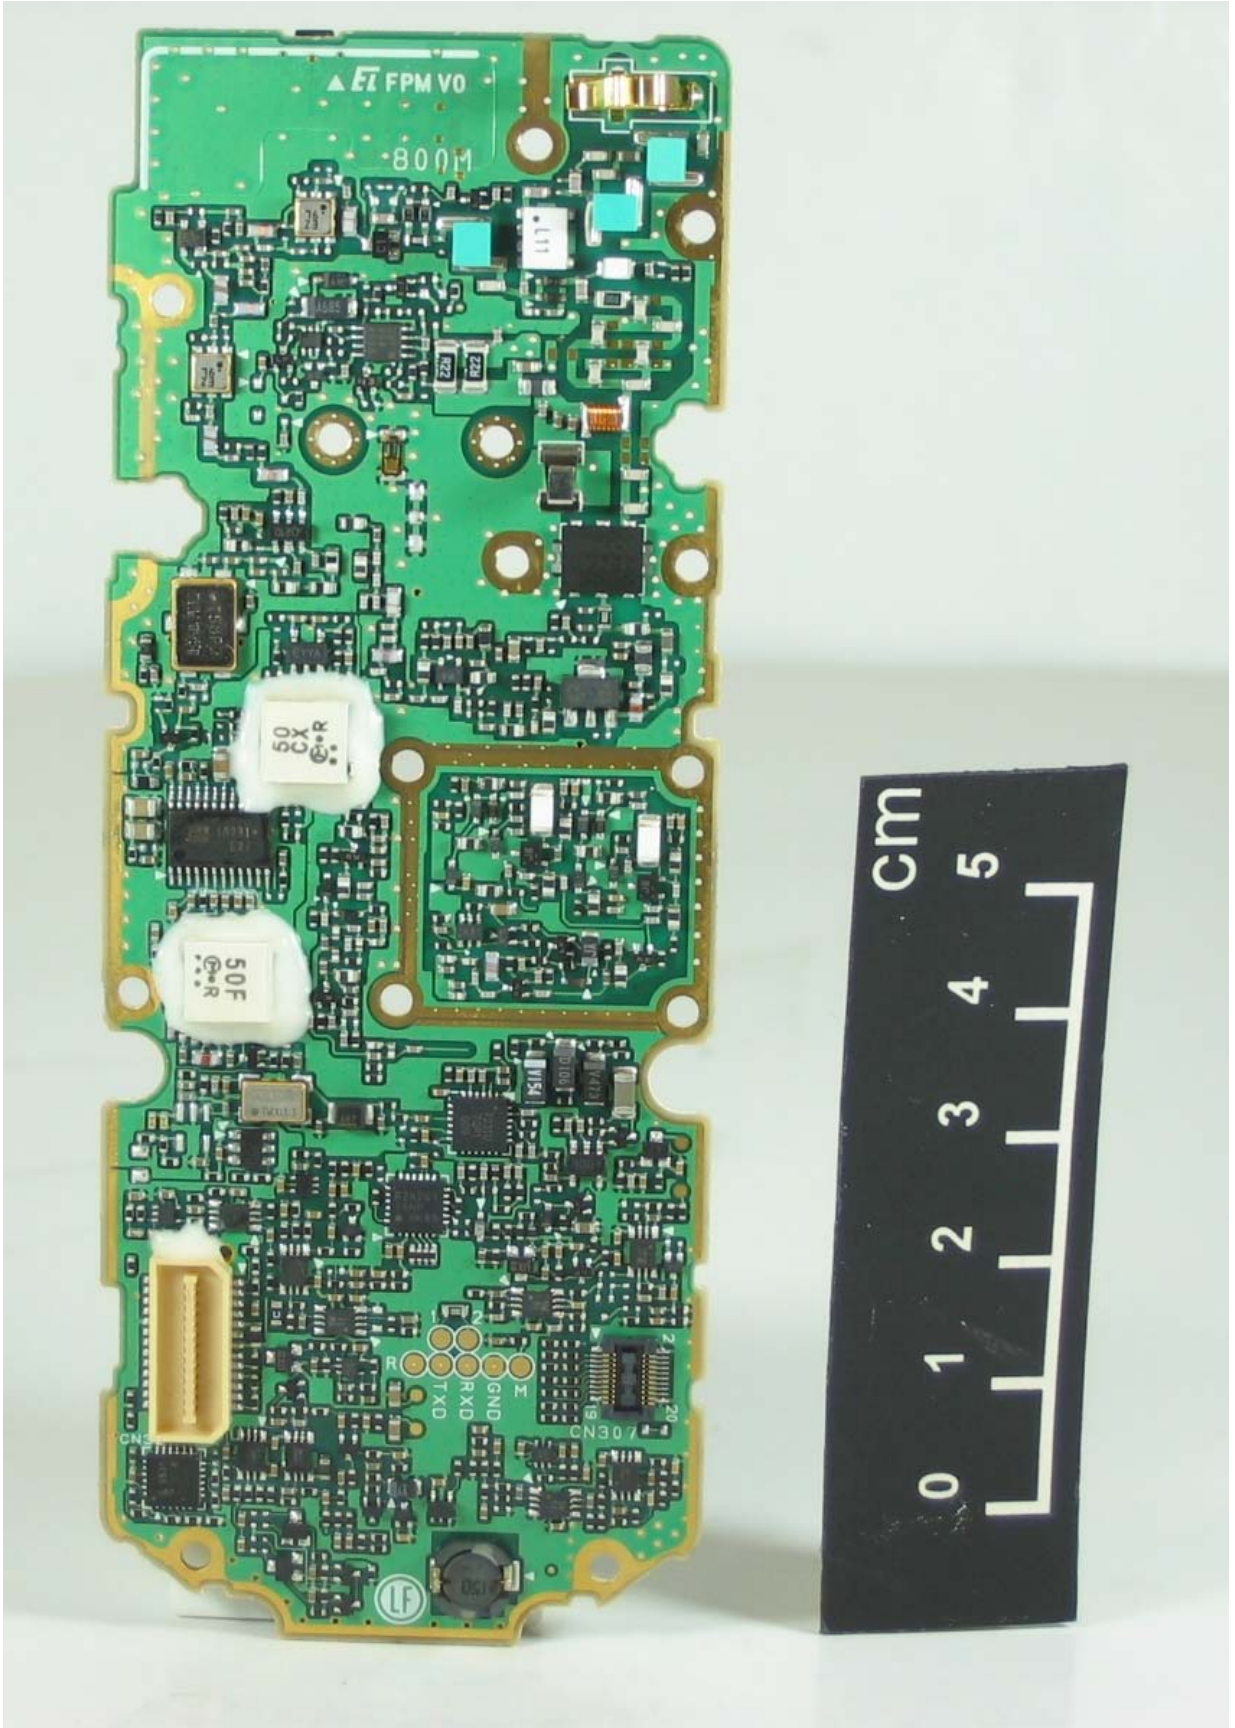

NX-410-K2
FCC ID: ALH409000
IC: 282D-409000

DISPLAY UNIT

NX-410-K2
FCC ID: ALH409000
IC: 282D-409000

DISPLAY UNIT

NX-410-K2
FCC ID: ALH409000
IC: 282D-409000

DISPLAY UNIT

NX-410-K2
FCC ID: ALH409000
IC: 282D-409000

TXRX UNIT

NX-410-K2
FCC ID: ALH409000
IC: 282D-409000

TXRX UNIT

NX-410-K2
FCC ID: ALH409000
IC: 282D-409000

TXRX UNIT