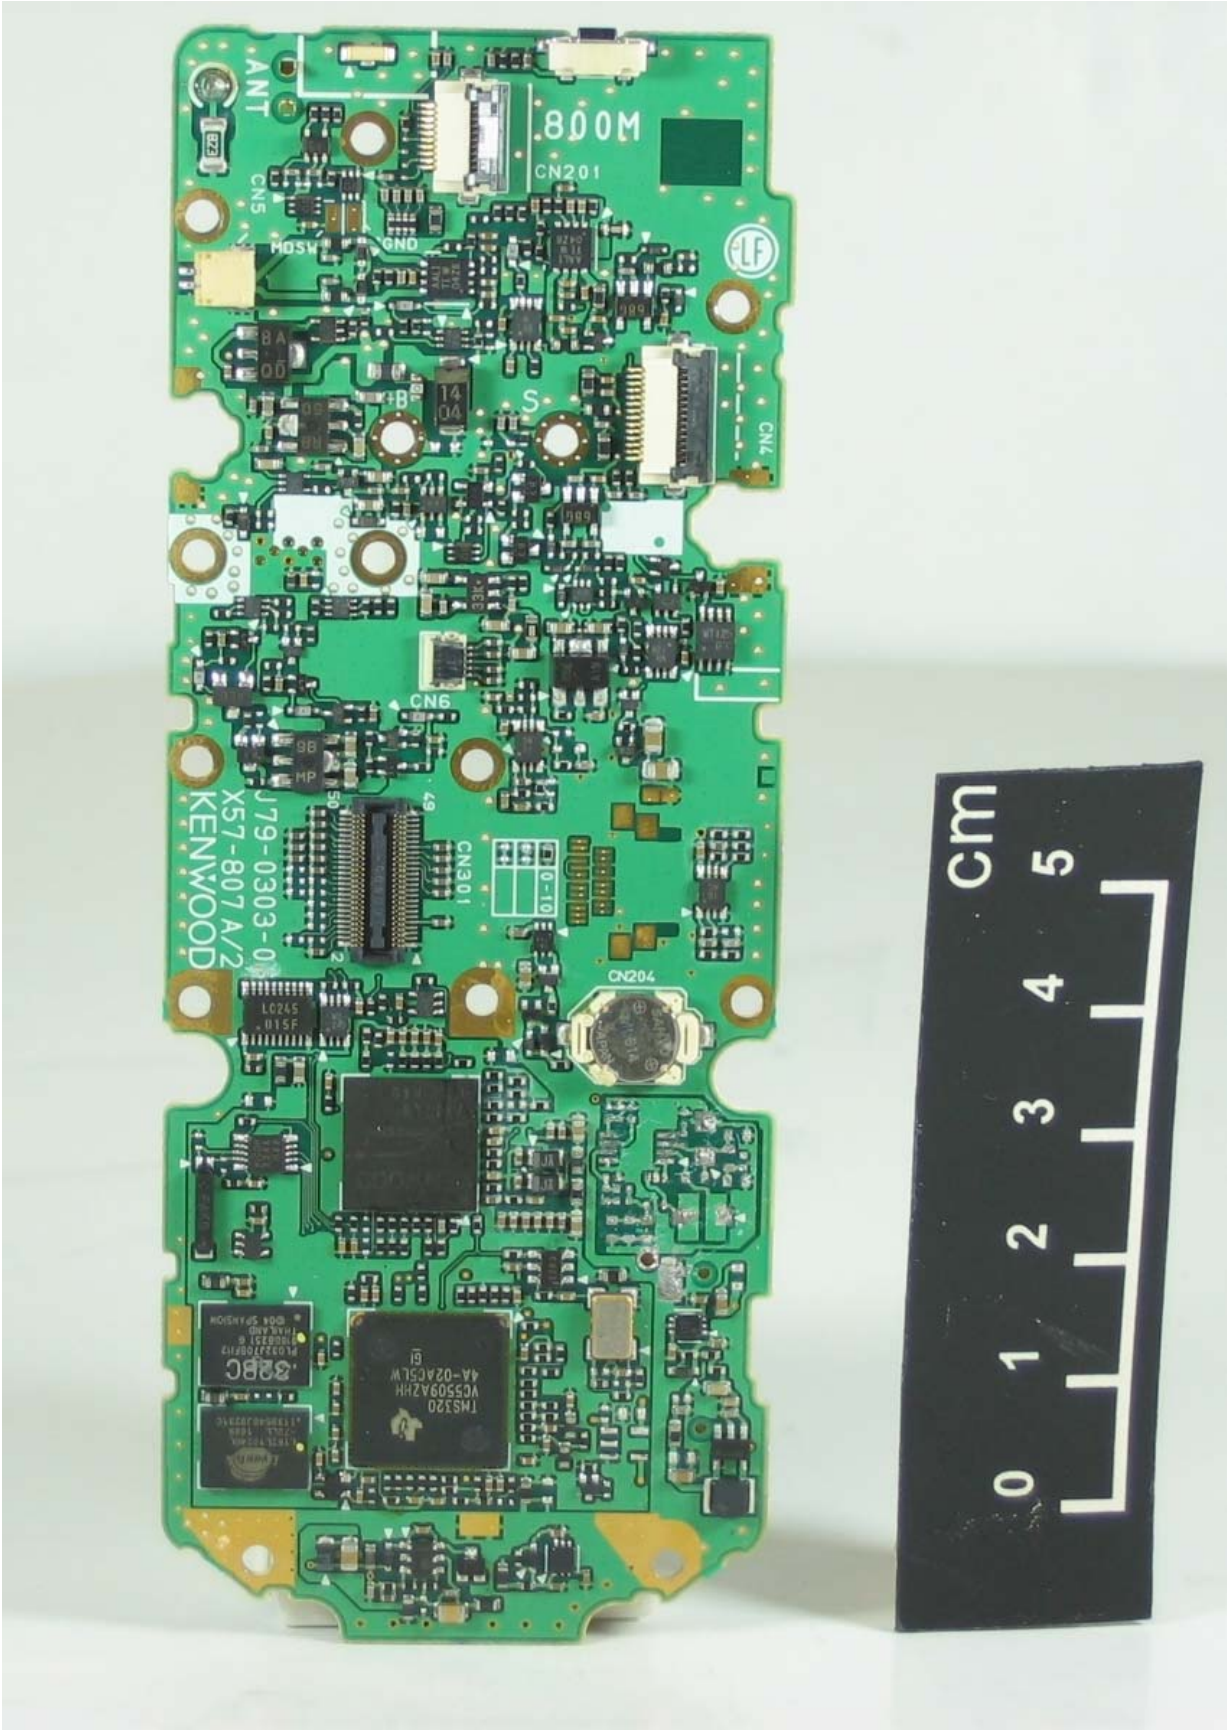

NX-410-K2
FCC ID: ALH409000
IC: 282D-409000

DISPLAY UNIT

NX-410-K2
FCC ID: ALH409000
IC: 282D-409000

DISPLAY UNIT

NX-410-K2
FCC ID: ALH409000
IC: 282D-409000

DISPLAY UNIT

NX-410-K2
FCC ID: ALH409000
IC: 282D-409000

TXRX UNIT

NX-410-K2
FCC ID: ALH409000
IC: 282D-409000

TXRX UNIT

NX-410-K2
FCC ID: ALH409000
IC: 282D-409000

TXRX UNIT