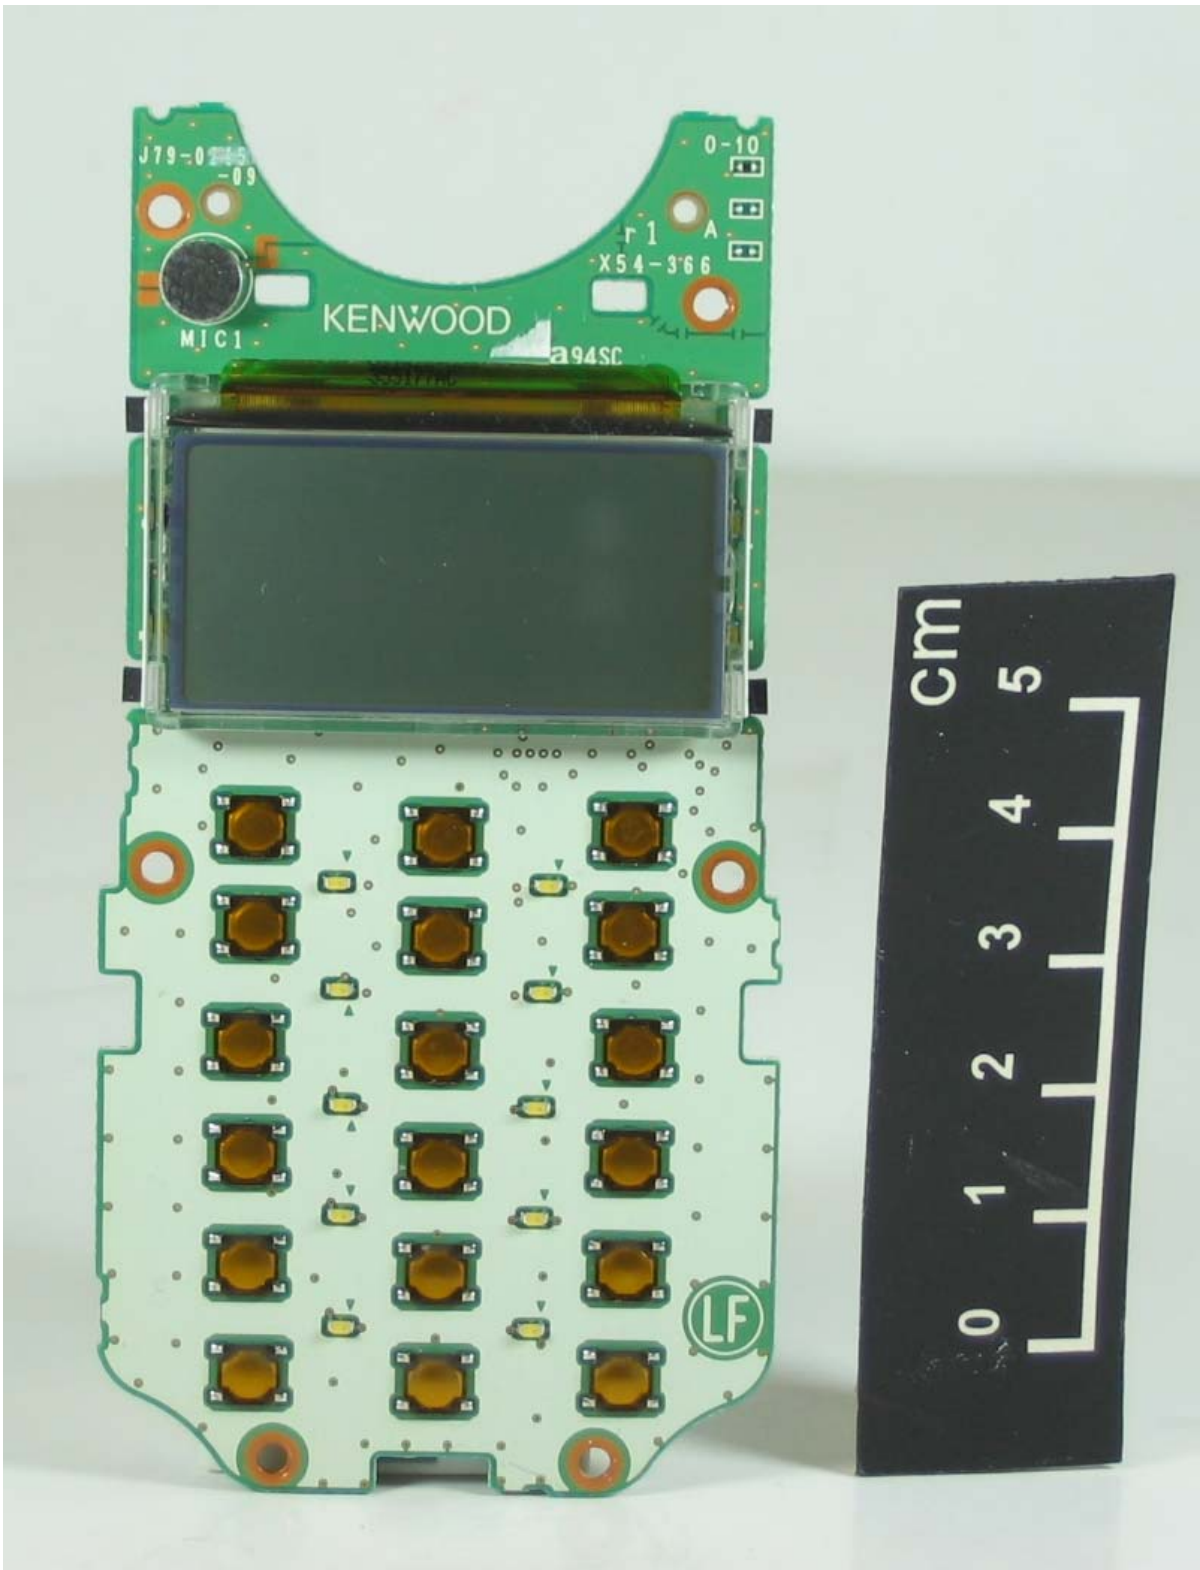

NX-410-K2
FCC ID: ALH409000
IC: 282D-409000

DISPLAY UNIT

NX-410-K2
FCC ID: ALH409000
IC: 282D-409000

DISPLAY UNIT

NX-410-K2
FCC ID: ALH409000
IC: 282D-409000

DISPLAY UNIT

NX-410-K2
FCC ID: ALH409000
IC: 282D-409000

TXRX UNIT

NX-410-K2
FCC ID: ALH409000
IC: 282D-409000

TXRX UNIT

NX-410-K2
FCC ID: ALH409000
IC: 282D-409000

TXRX UNIT