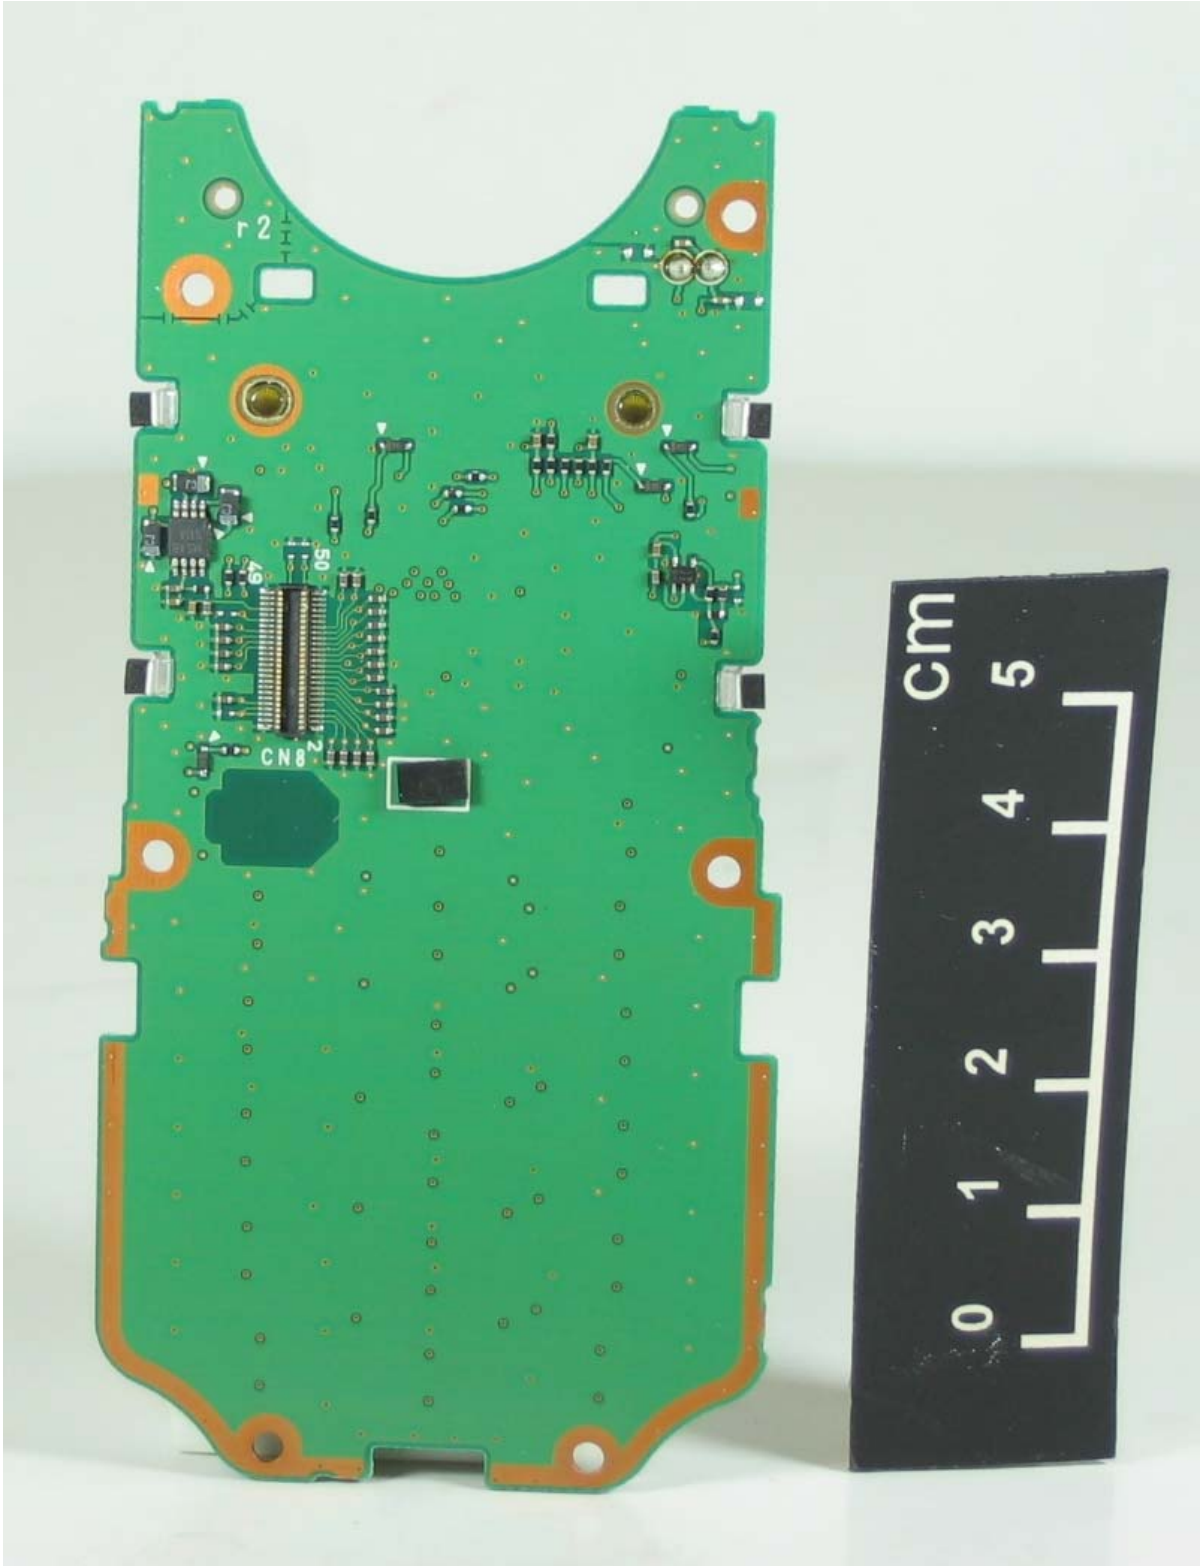

NX-410-K2
FCC ID: ALH409000
IC: 282D-409000

DISPLAY UNIT

NX-410-K2
FCC ID: ALH409000
IC: 282D-409000

DISPLAY UNIT

NX-410-K2
FCC ID: ALH409000
IC: 282D-409000

DISPLAY UNIT

NX-410-K2
FCC ID: ALH409000
IC: 282D-409000

TXRX UNIT

NX-410-K2
FCC ID: ALH409000
IC: 282D-409000

TXRX UNIT

NX-410-K2
FCC ID: ALH409000
IC: 282D-409000

TXRX UNIT