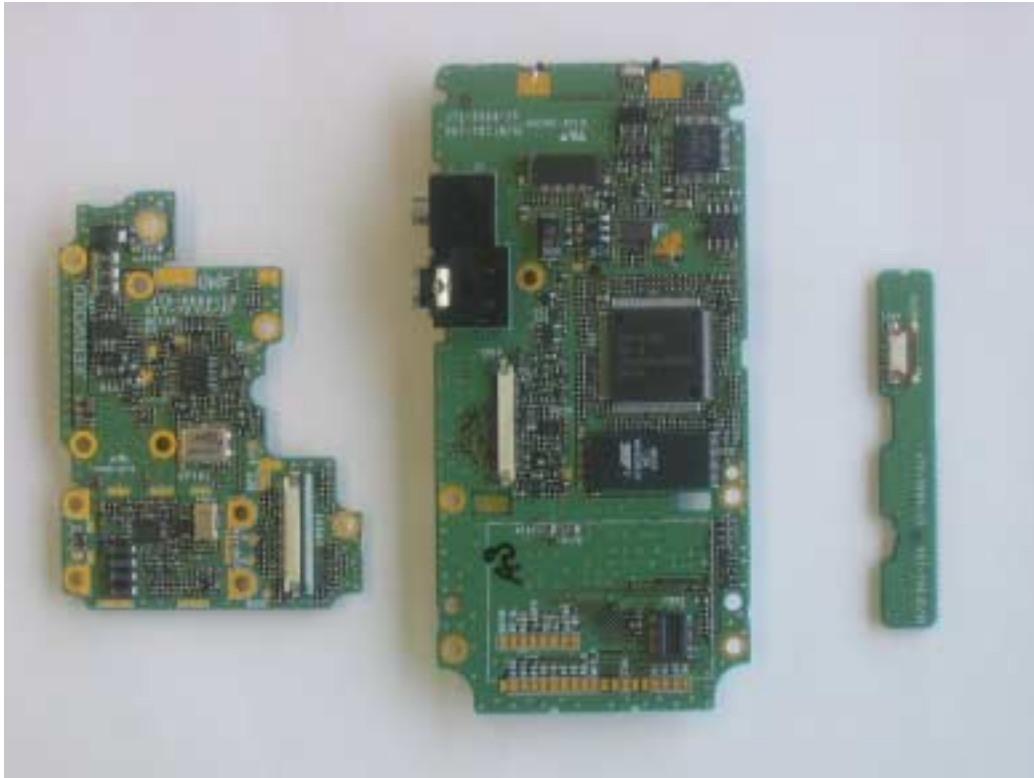

TK-3170-K, TK-3170-K4, TK-3173-K FCC ID:ALH34713110 / IC:282D-34713110
TK-3170-K3, TK-3170-K6 FCC ID:ALH34713130 / IC:282D-34713130

Component Side View

Foil Side View