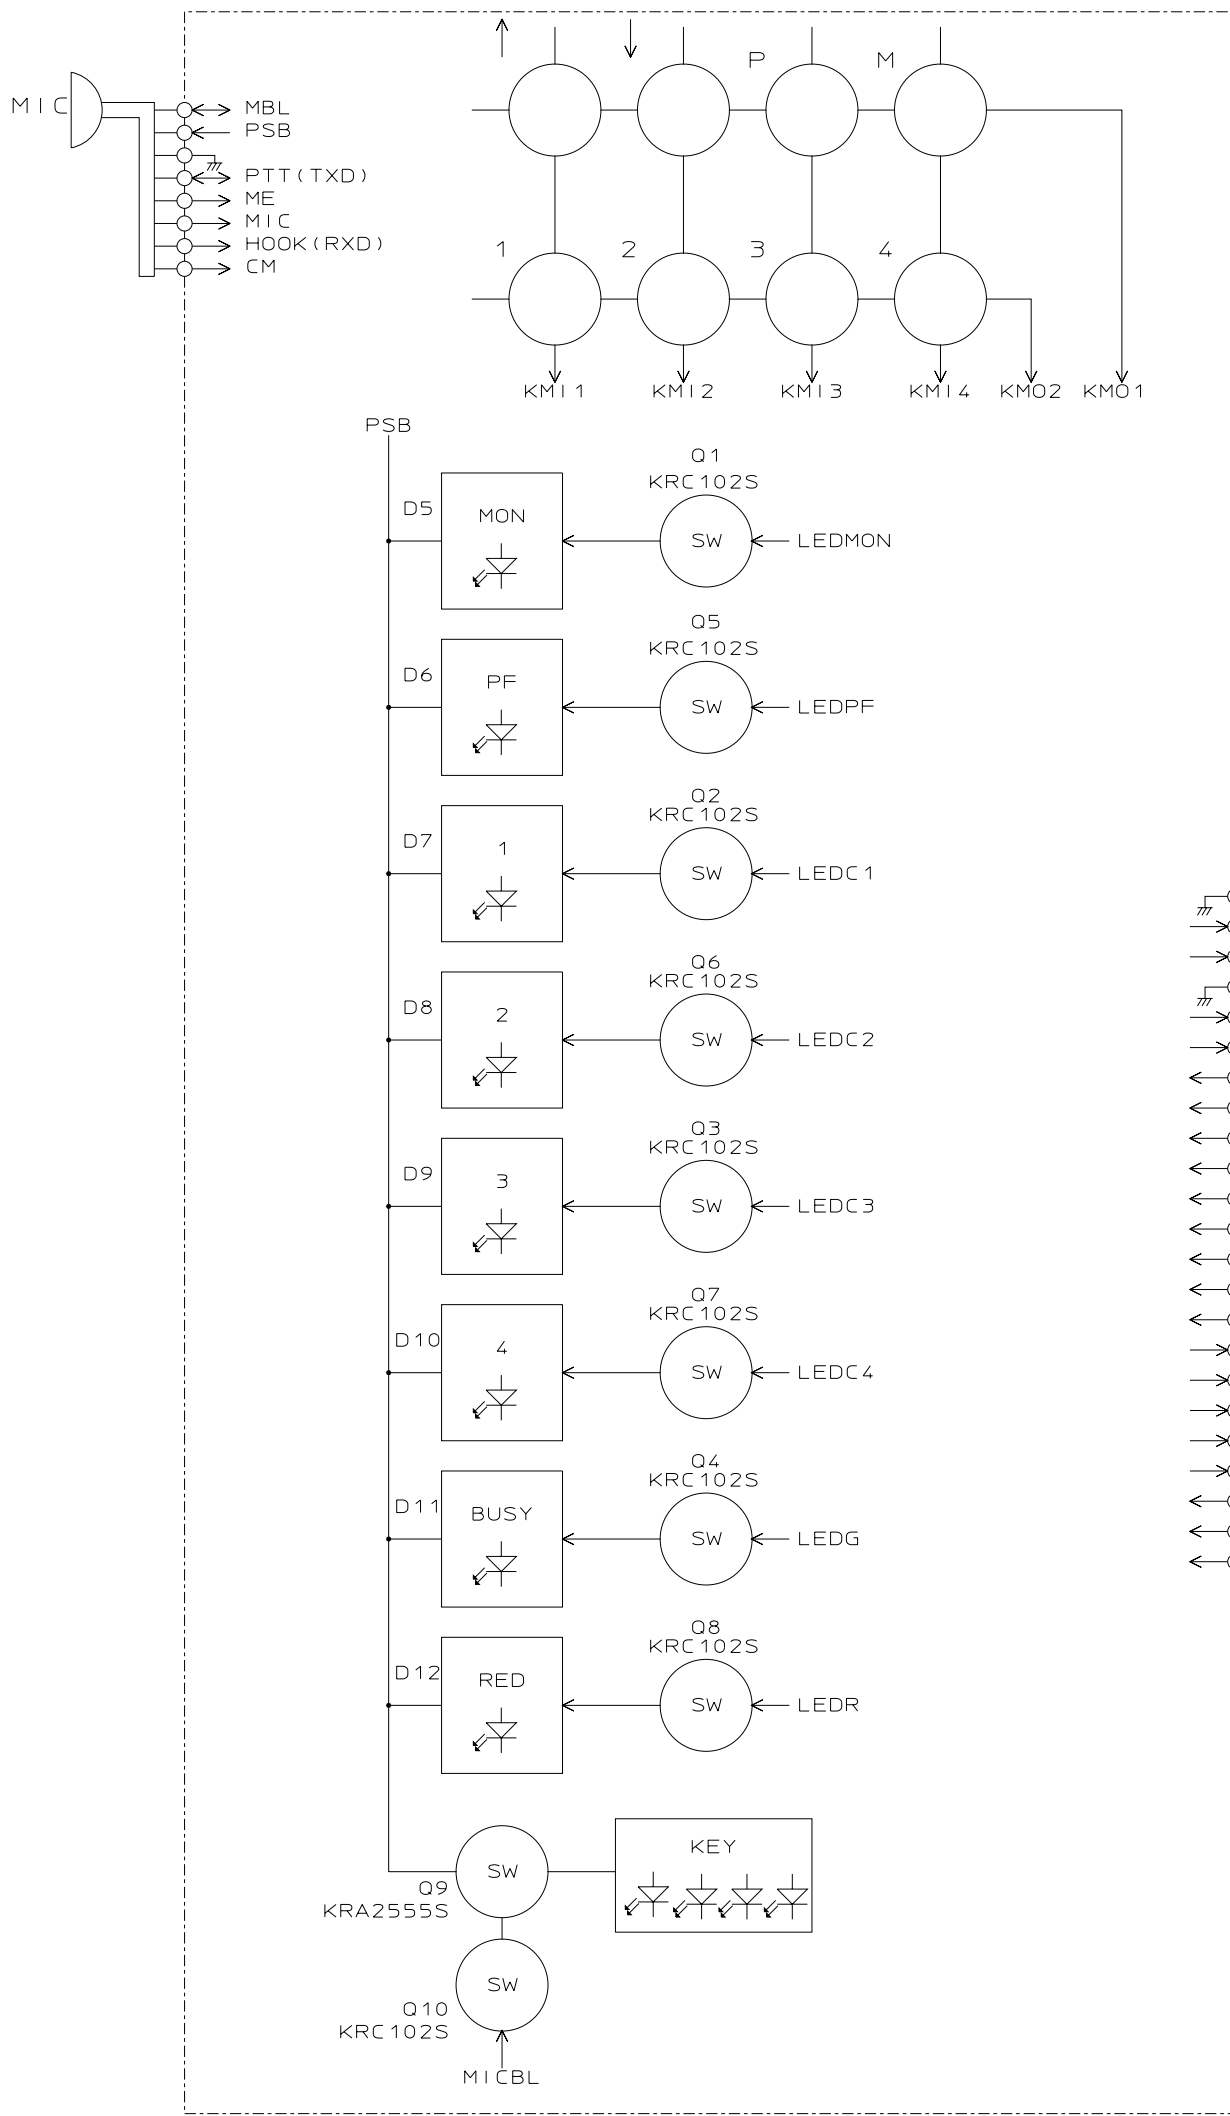

TK-8102H BLOCK DIAGRAM

USE FOR	SYMBOL	REVISION NO	ISSUED	DATE
	△ x			-
	△ x			-
	△ x			-
	△ x			-
	△ x			-
	△ x			-
	△ x			-
	△ x			-
	△ x			-
	△ x			-

DISPLAY UNIT X54-334*-**

TX-RX UNIT X57-639*-**

DESIGNED	DRAWN	CHECKED	APPROVED	PART NAME
@D_DES	@D_DRA	@D_CHE	@D_APP	
@DESIG	@DRAWN	@CHECK	@APPRO	
株式会社ケンウッド KENWOOD CORPORATION				@HINBA
PART NUMBER				@KOU@KOUS I