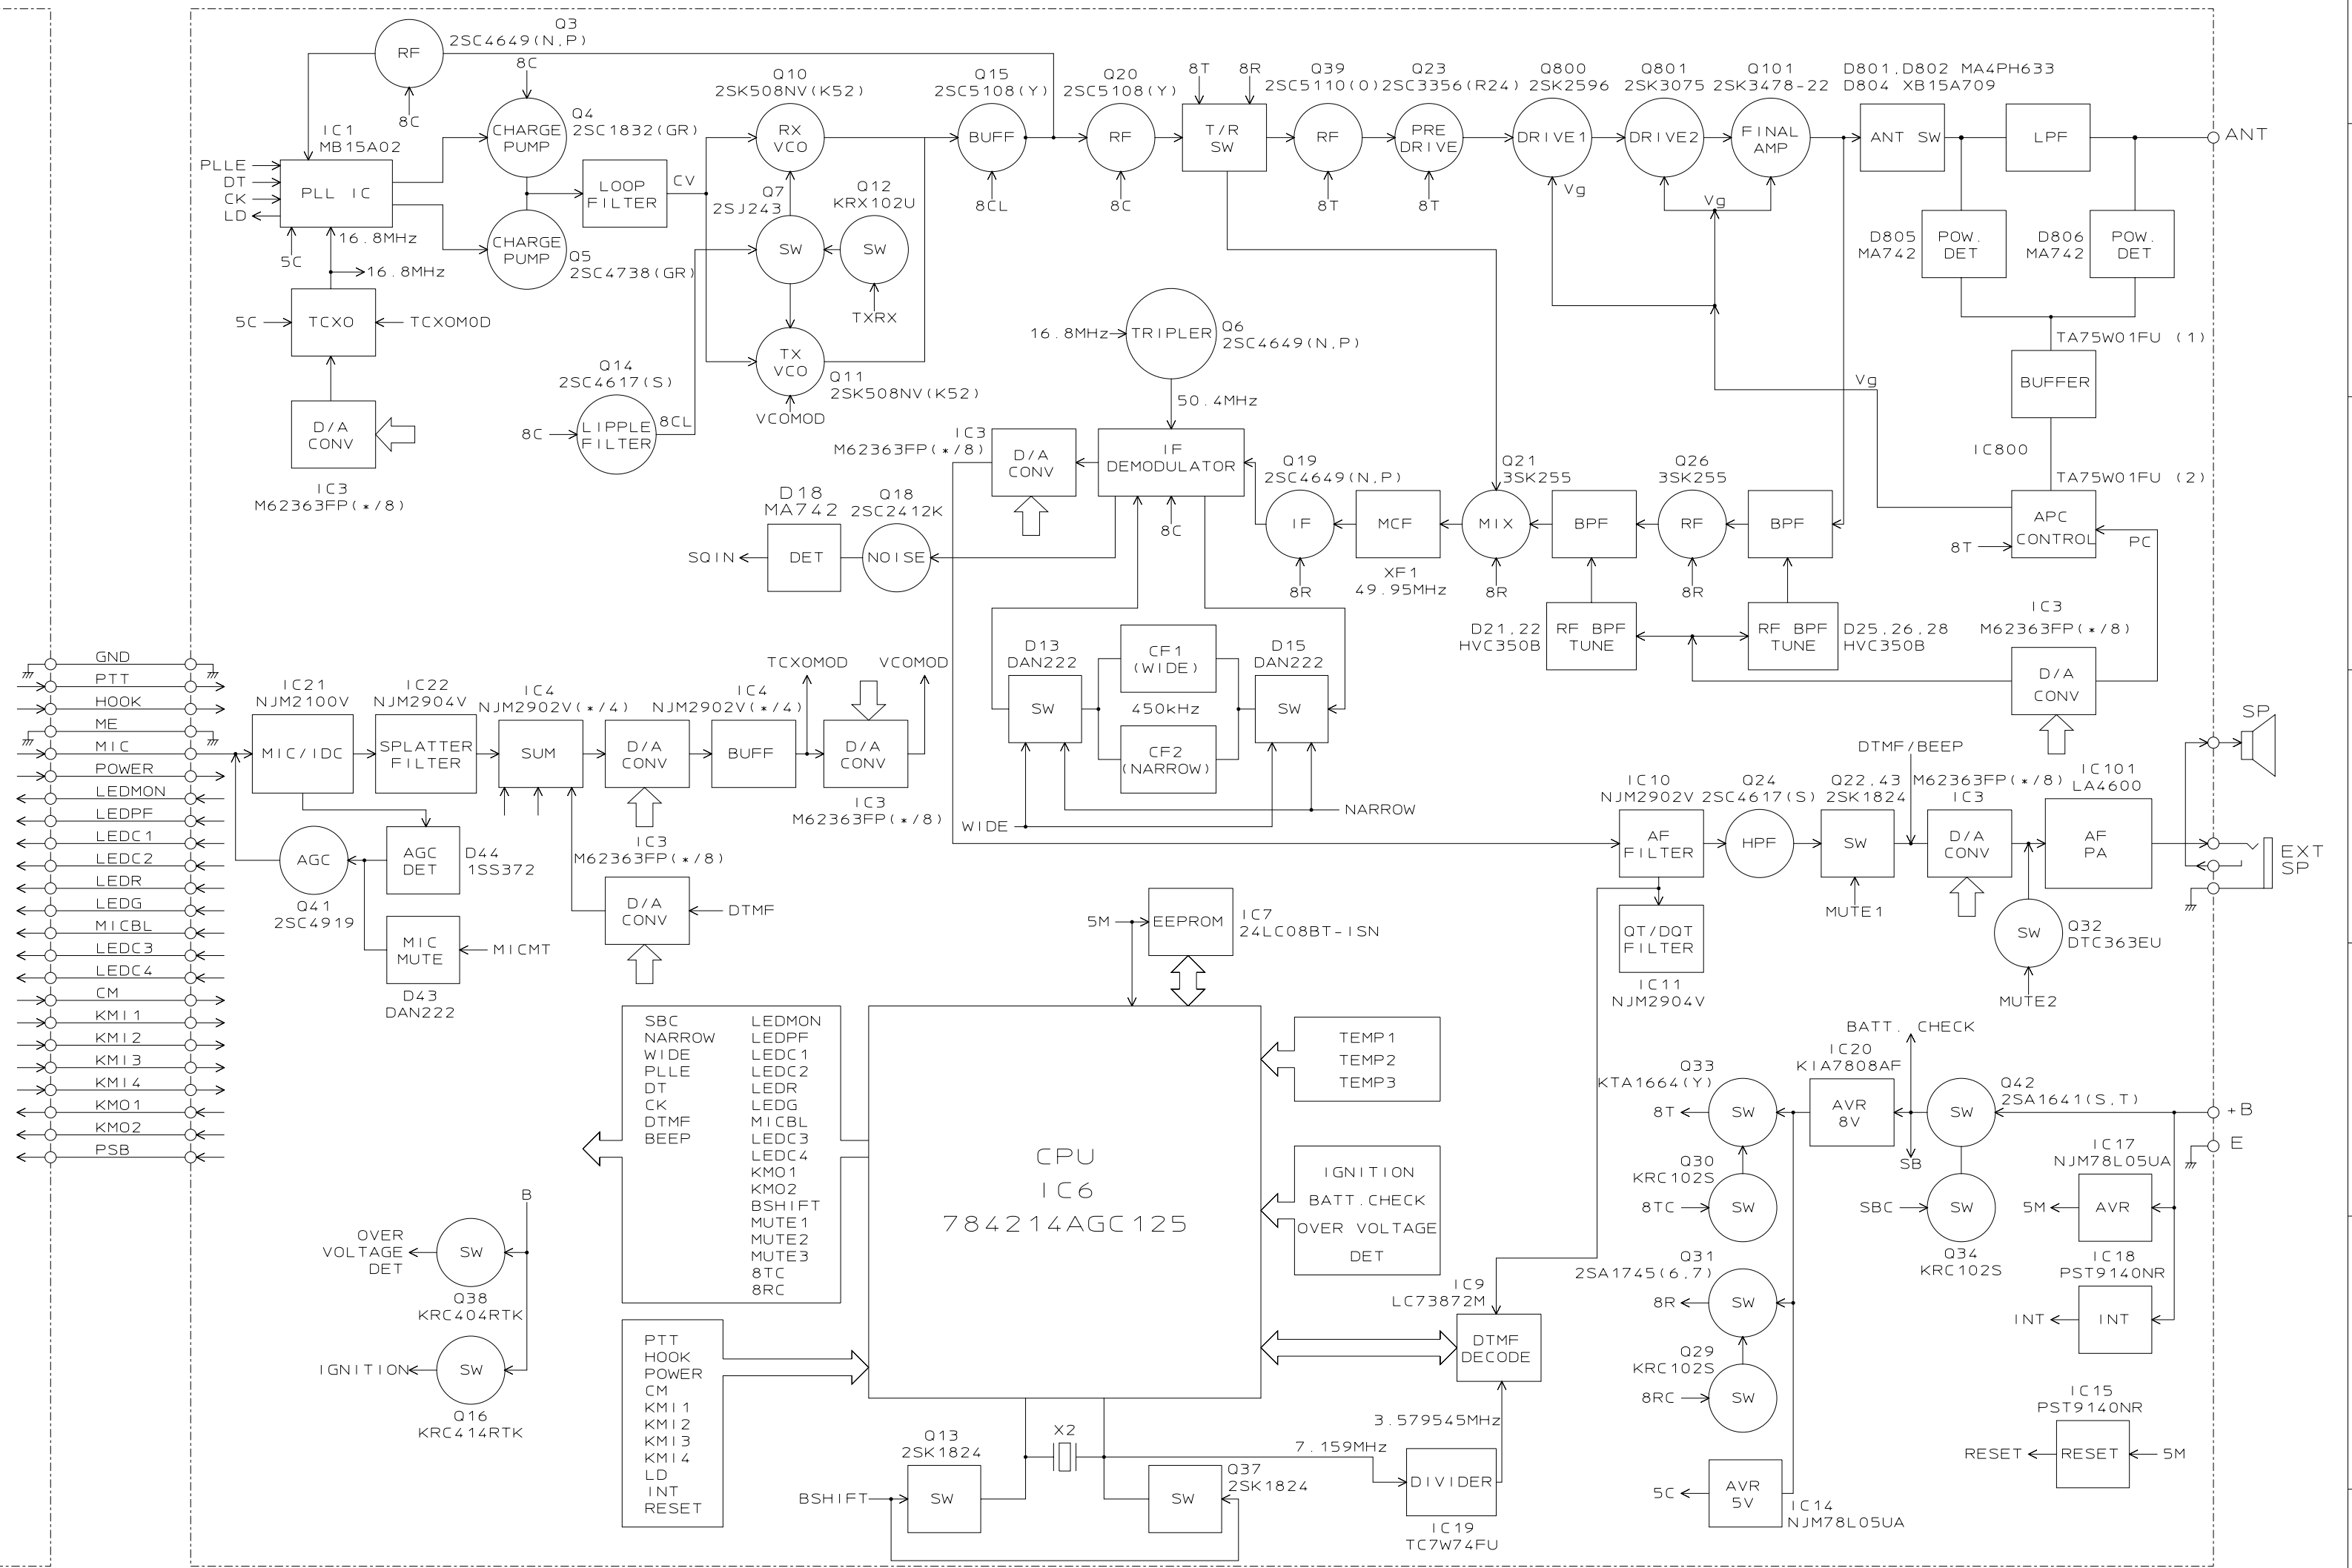

TK-8102H BLOCK DIAGRAM

USE FOR	SYMBOL	REVISION NO	ISSUED	DATE
	△ x			-
	△ x			-
	△ x			-
	△ x			-
	△ x			-
	△ x			-
	△ x			-
	△ x			-
	△ x			-
	△ x			-

DISPLAY UNIT X54-334*-**

TX-RX UNIT X57-639*-**

DESIGNED	DRAWN	CHECKED	APPROVED	PART NAME
@D_DES	@D_DRA	@D_CHE	@D_APP	
@DESIG	@DRAWN	@CHECK	@APPRO	
株式会社ケンウッド KENWOOD CORPORATION				@HINBA
PART NUMBER				@KOU@KOUS I