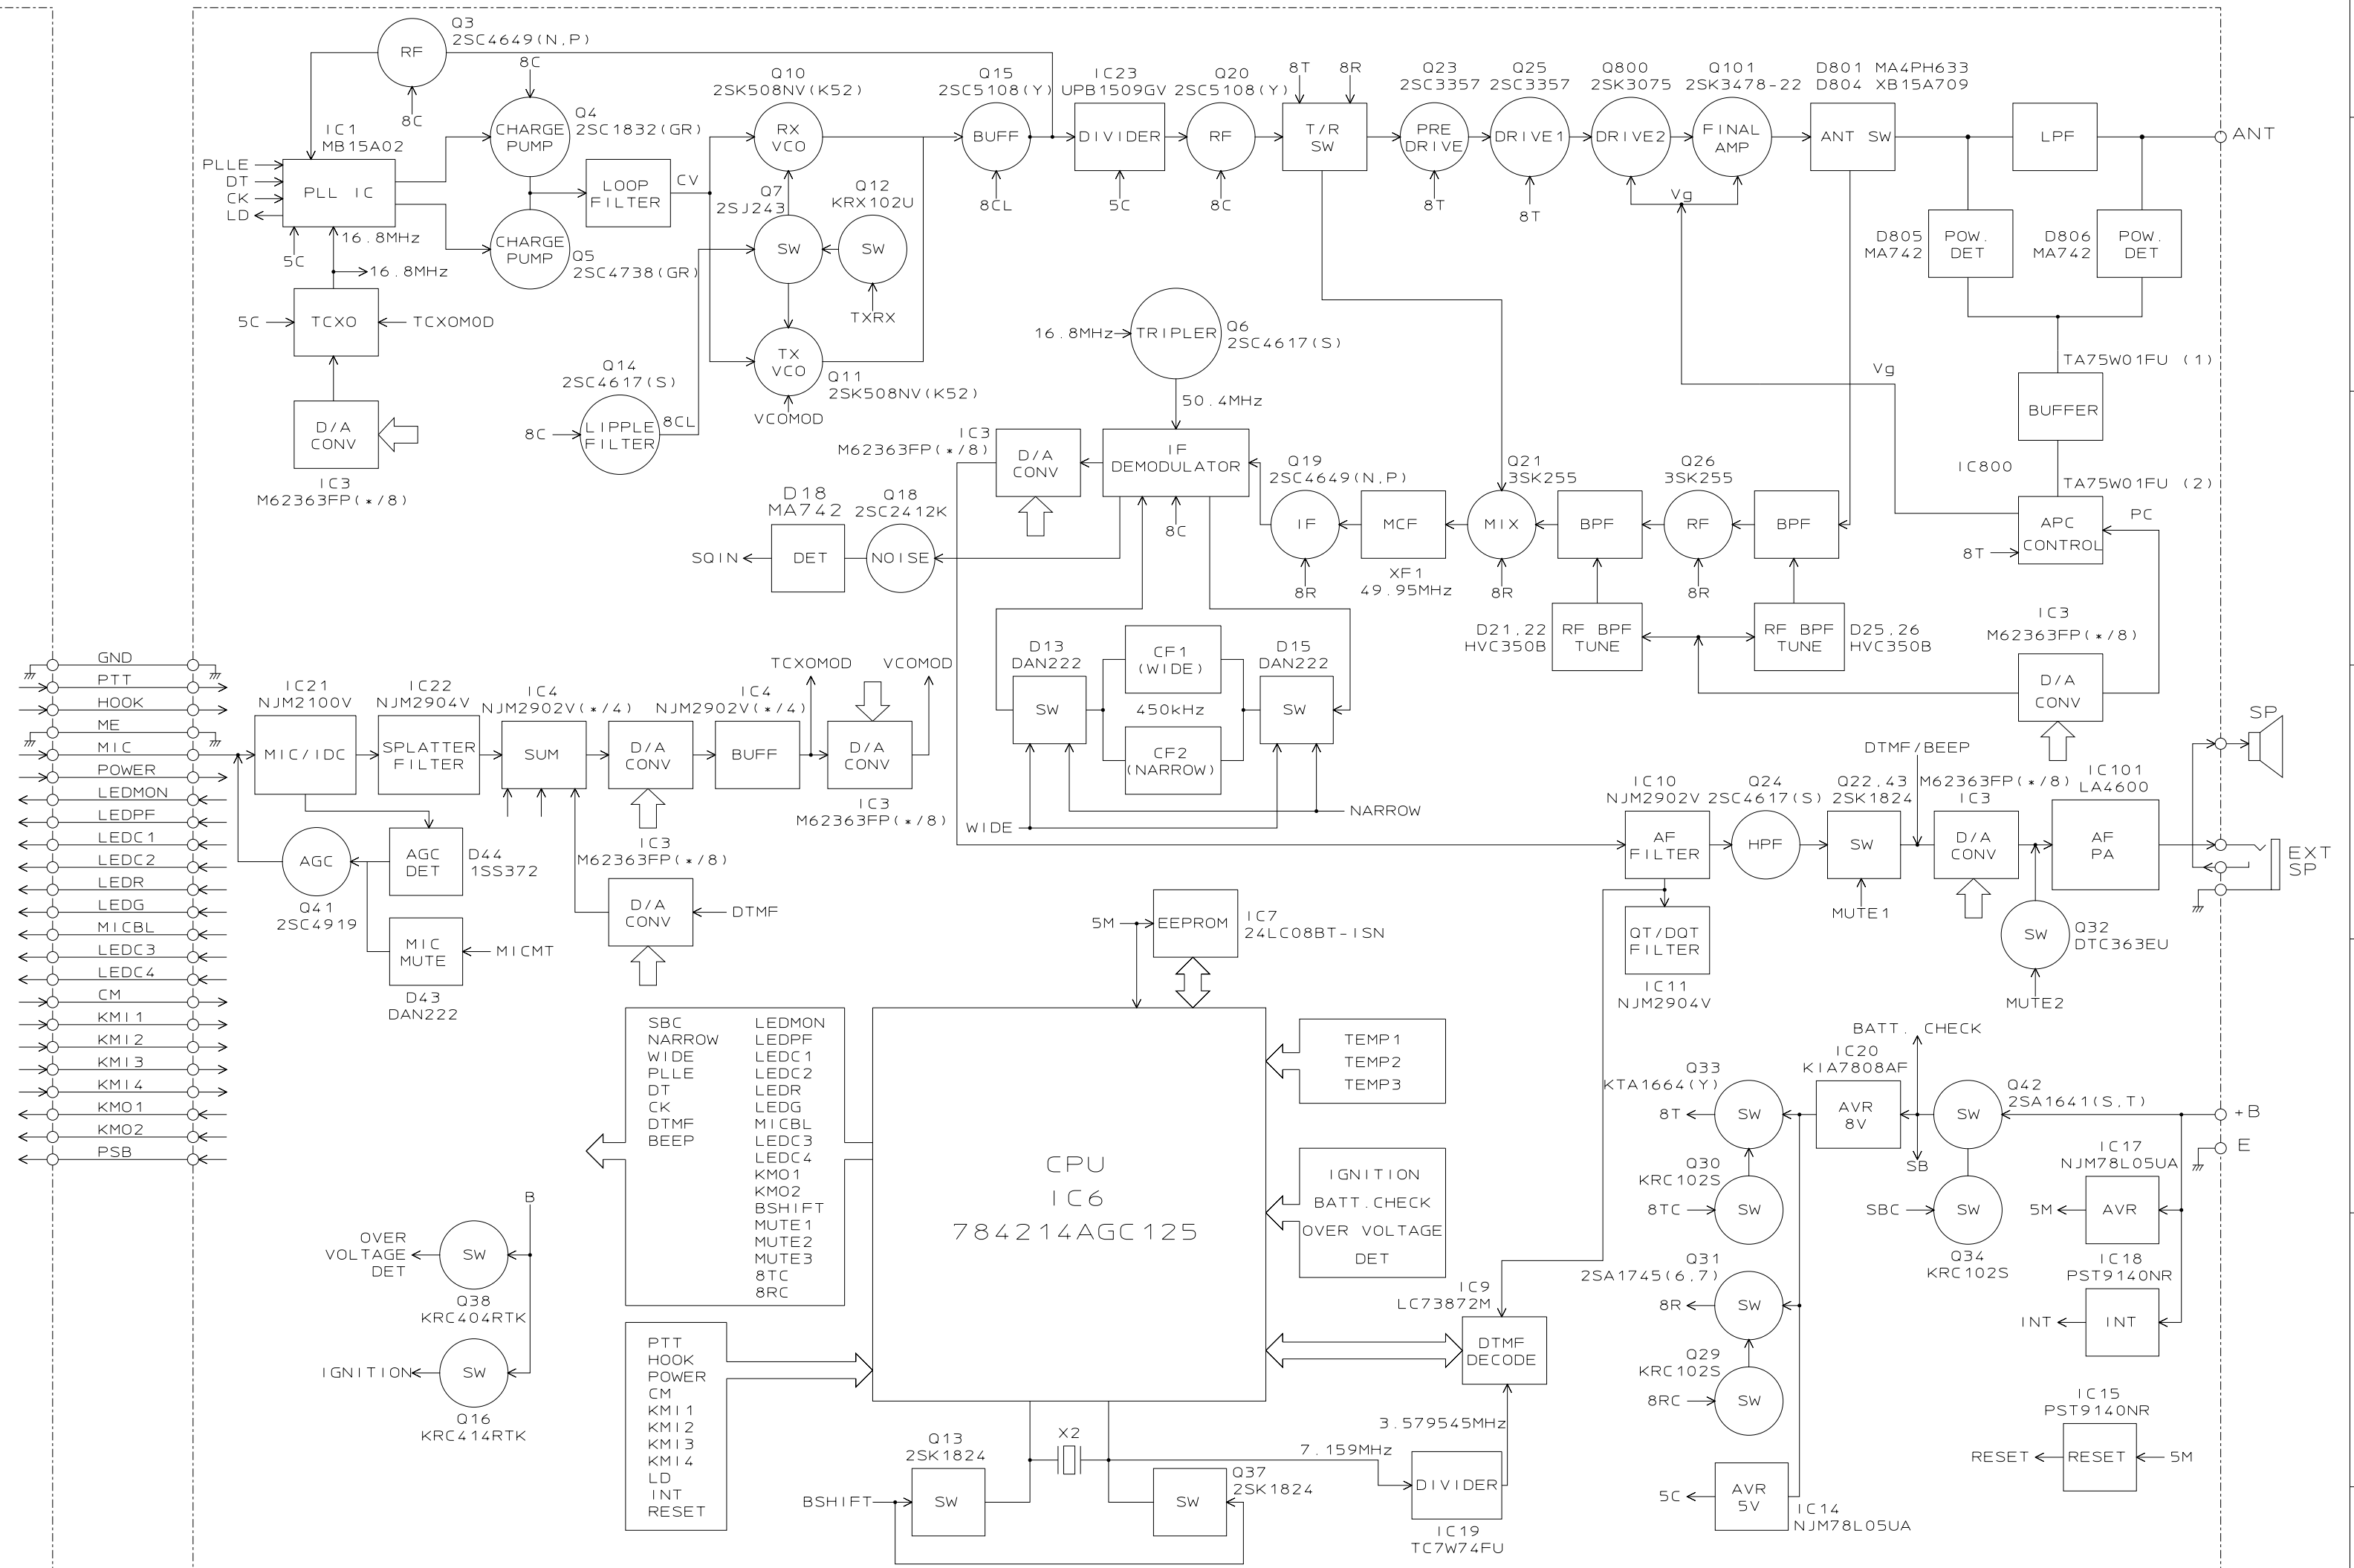

TK-7102H BLOCK DIAGRAM

USE FOR	SYMBOL	REVISION NO	ISSUED	DATE
	△ x			-
	△ x			-
	△ x			-
	△ x			-
	△ x			-
	△ x			-
	△ x			-
	△ x			-
	△ x			-
	△ x			-

DISPLAY UNIT X54-334 * - * *

TX-RX UNIT X57-638 * - * *

DESIGNED @D_DES	DRAWN @D_DRA	CHECKED @D_CHE	APPROVED @D_APP	PART NAME
@DESIG	@DRAWN	@CHECK	@APPRO	PART NUMBER
株式会社ケンウッド KENWOOD CORPORATION				@HINBA