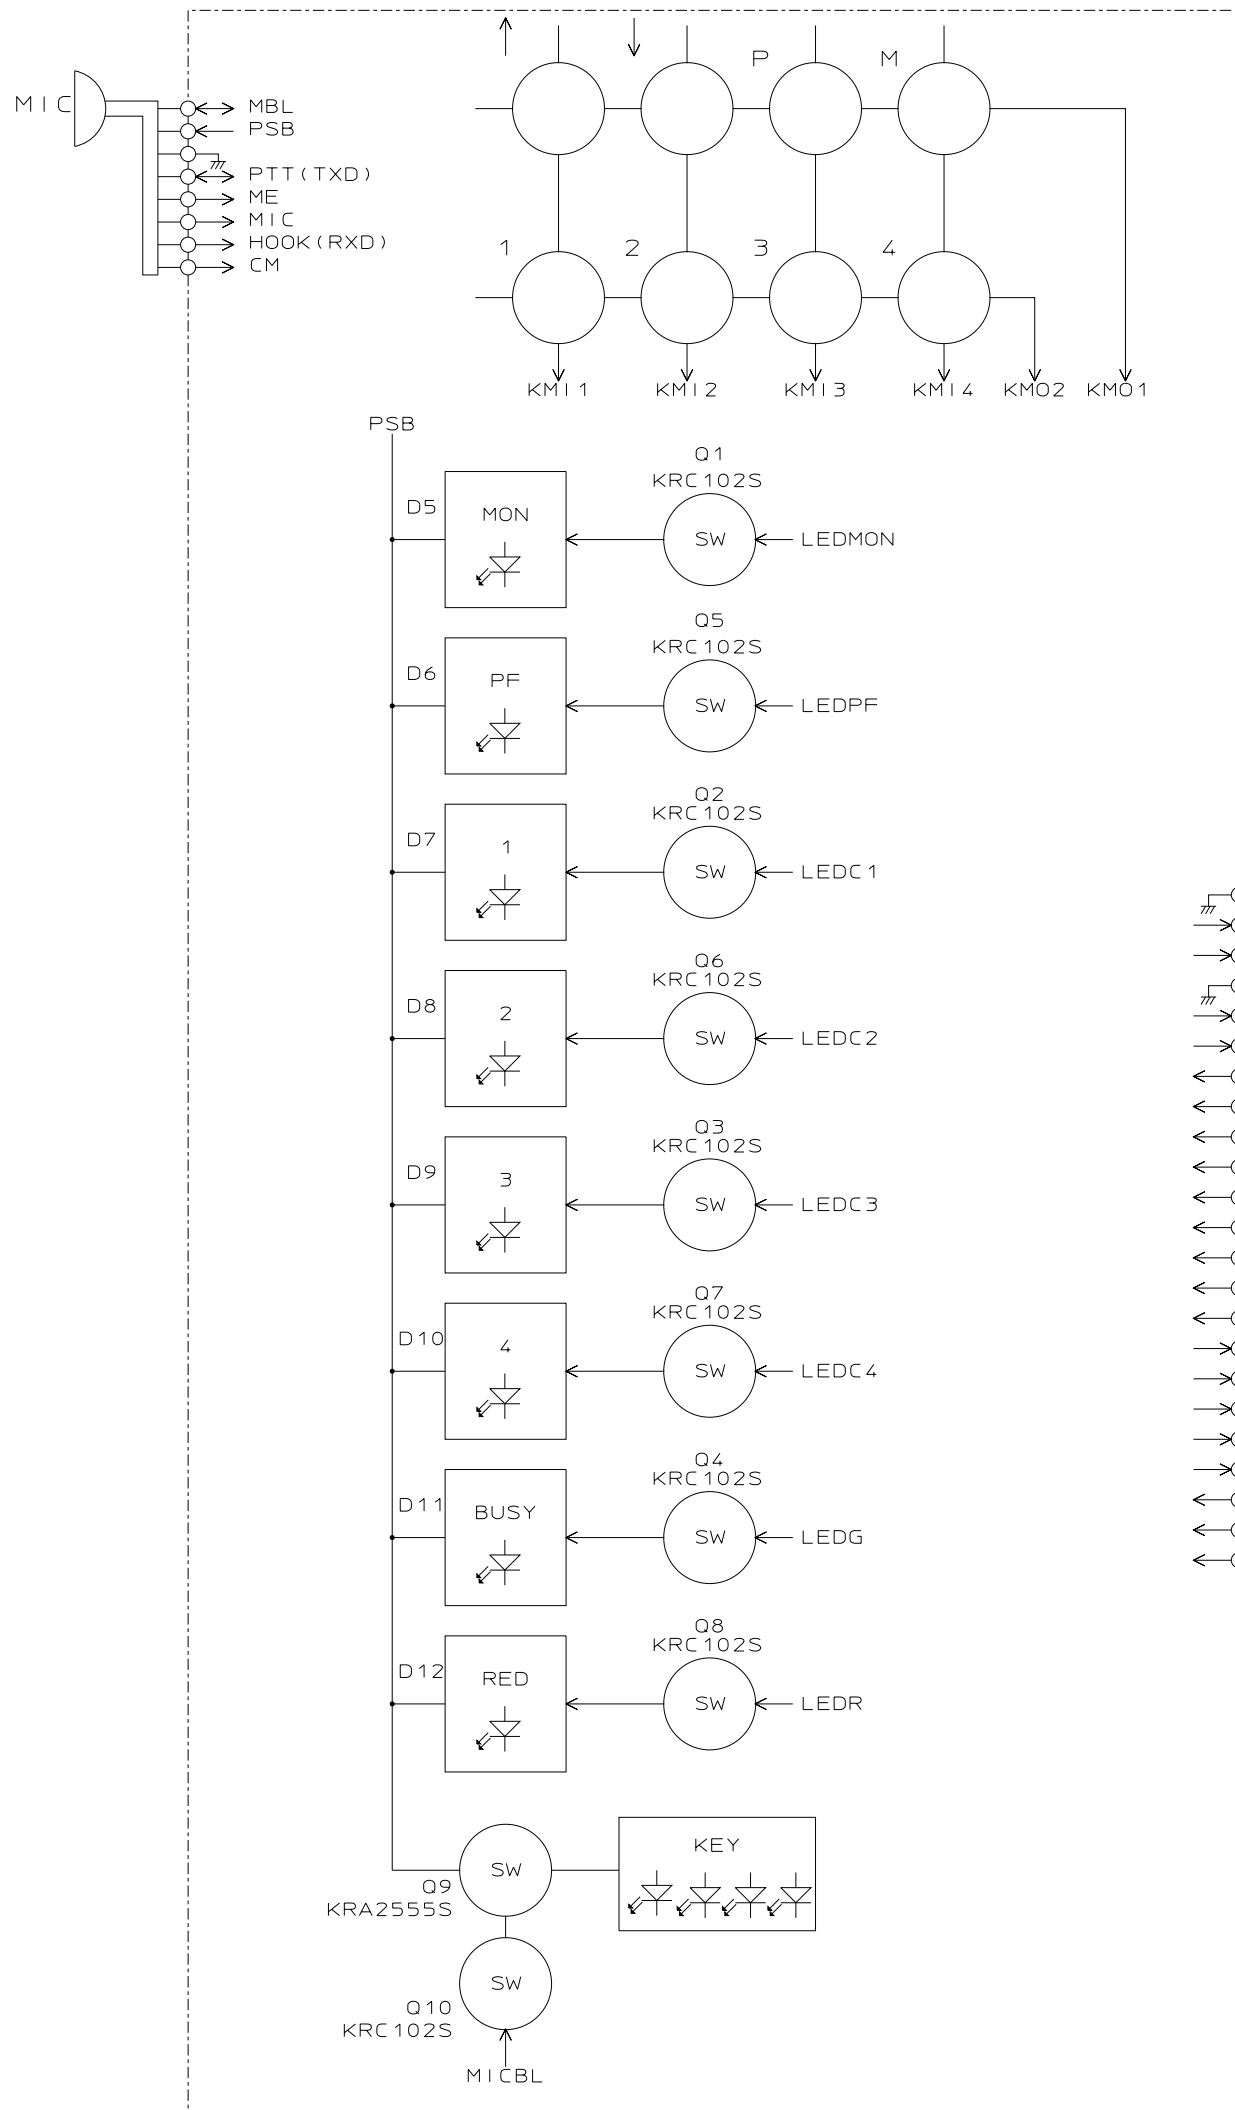

TK-7102H BLOCK DIAGRAM

USE FOR	SYMBOL	REVISION NO	ISSUED	DATE
	△ x			-
	△ x			-
	△ x			-
	△ x			-
	△ x			-
	△ x			-
	△ x			-
	△ x			-
	△ x			-
	△ x			-

DISPLAY UNIT X54-334 * - * *

TX-RX UNIT X57-638 * - * *

DESIGNED @D_DES	DRAWN @D_DRA	CHECKED @D_CHE	APPROVED @D_APP	PART NAME
@DESIG	@DRAWN	@CHECK	@APPRO	PART NUMBER
株式会社ケンウッド KENWOOD CORPORATION				@HINBA