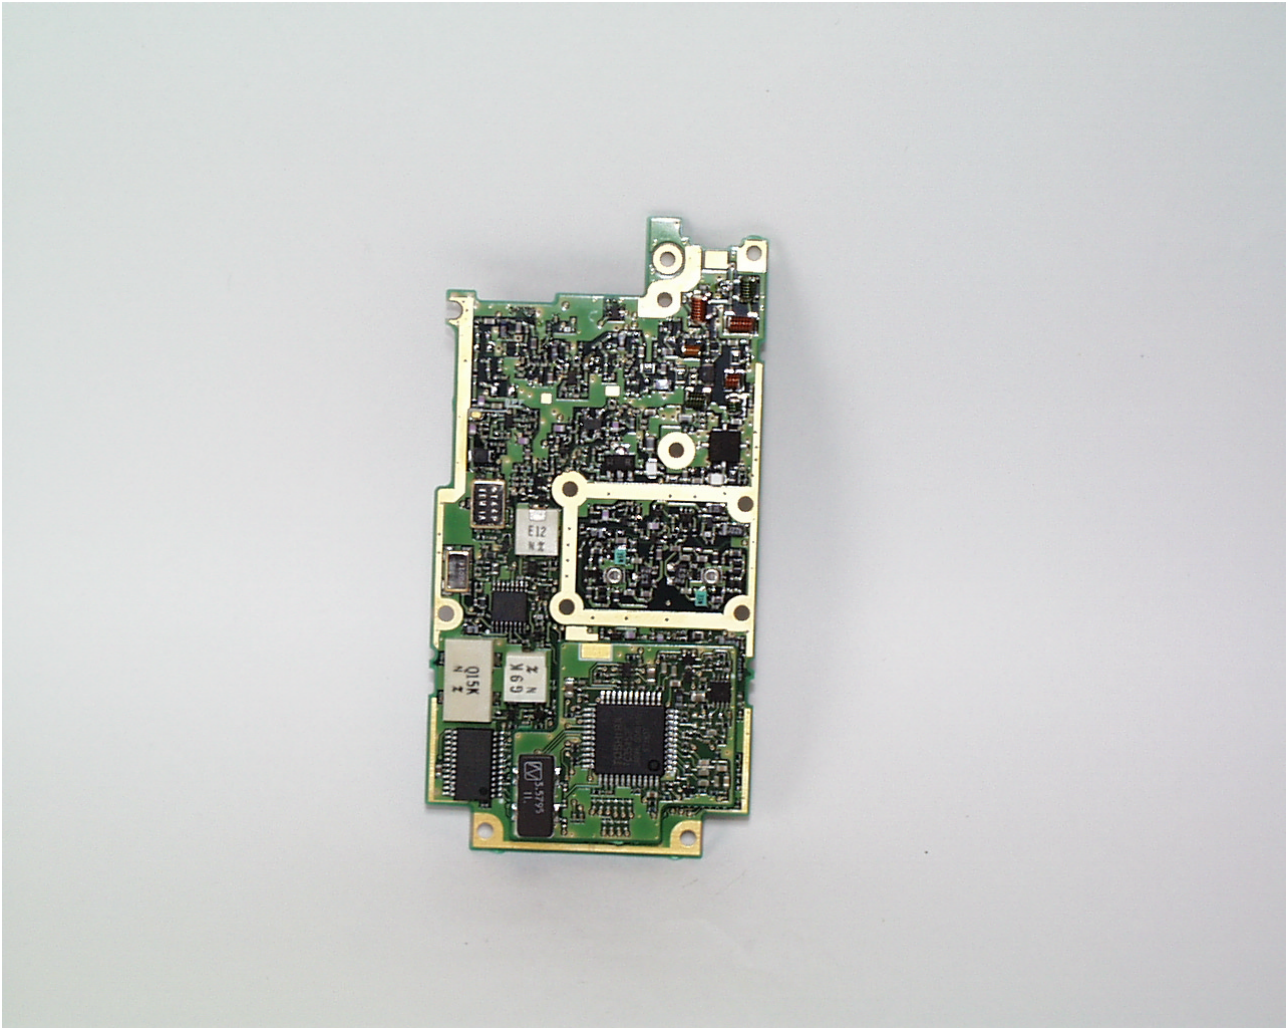

FCC ID: ALH32253110
Model Name: TK-2140K
PC Board: Front View

FCC ID: ALH32253110
Model Name: TK-2140K
PC Board: Rear View