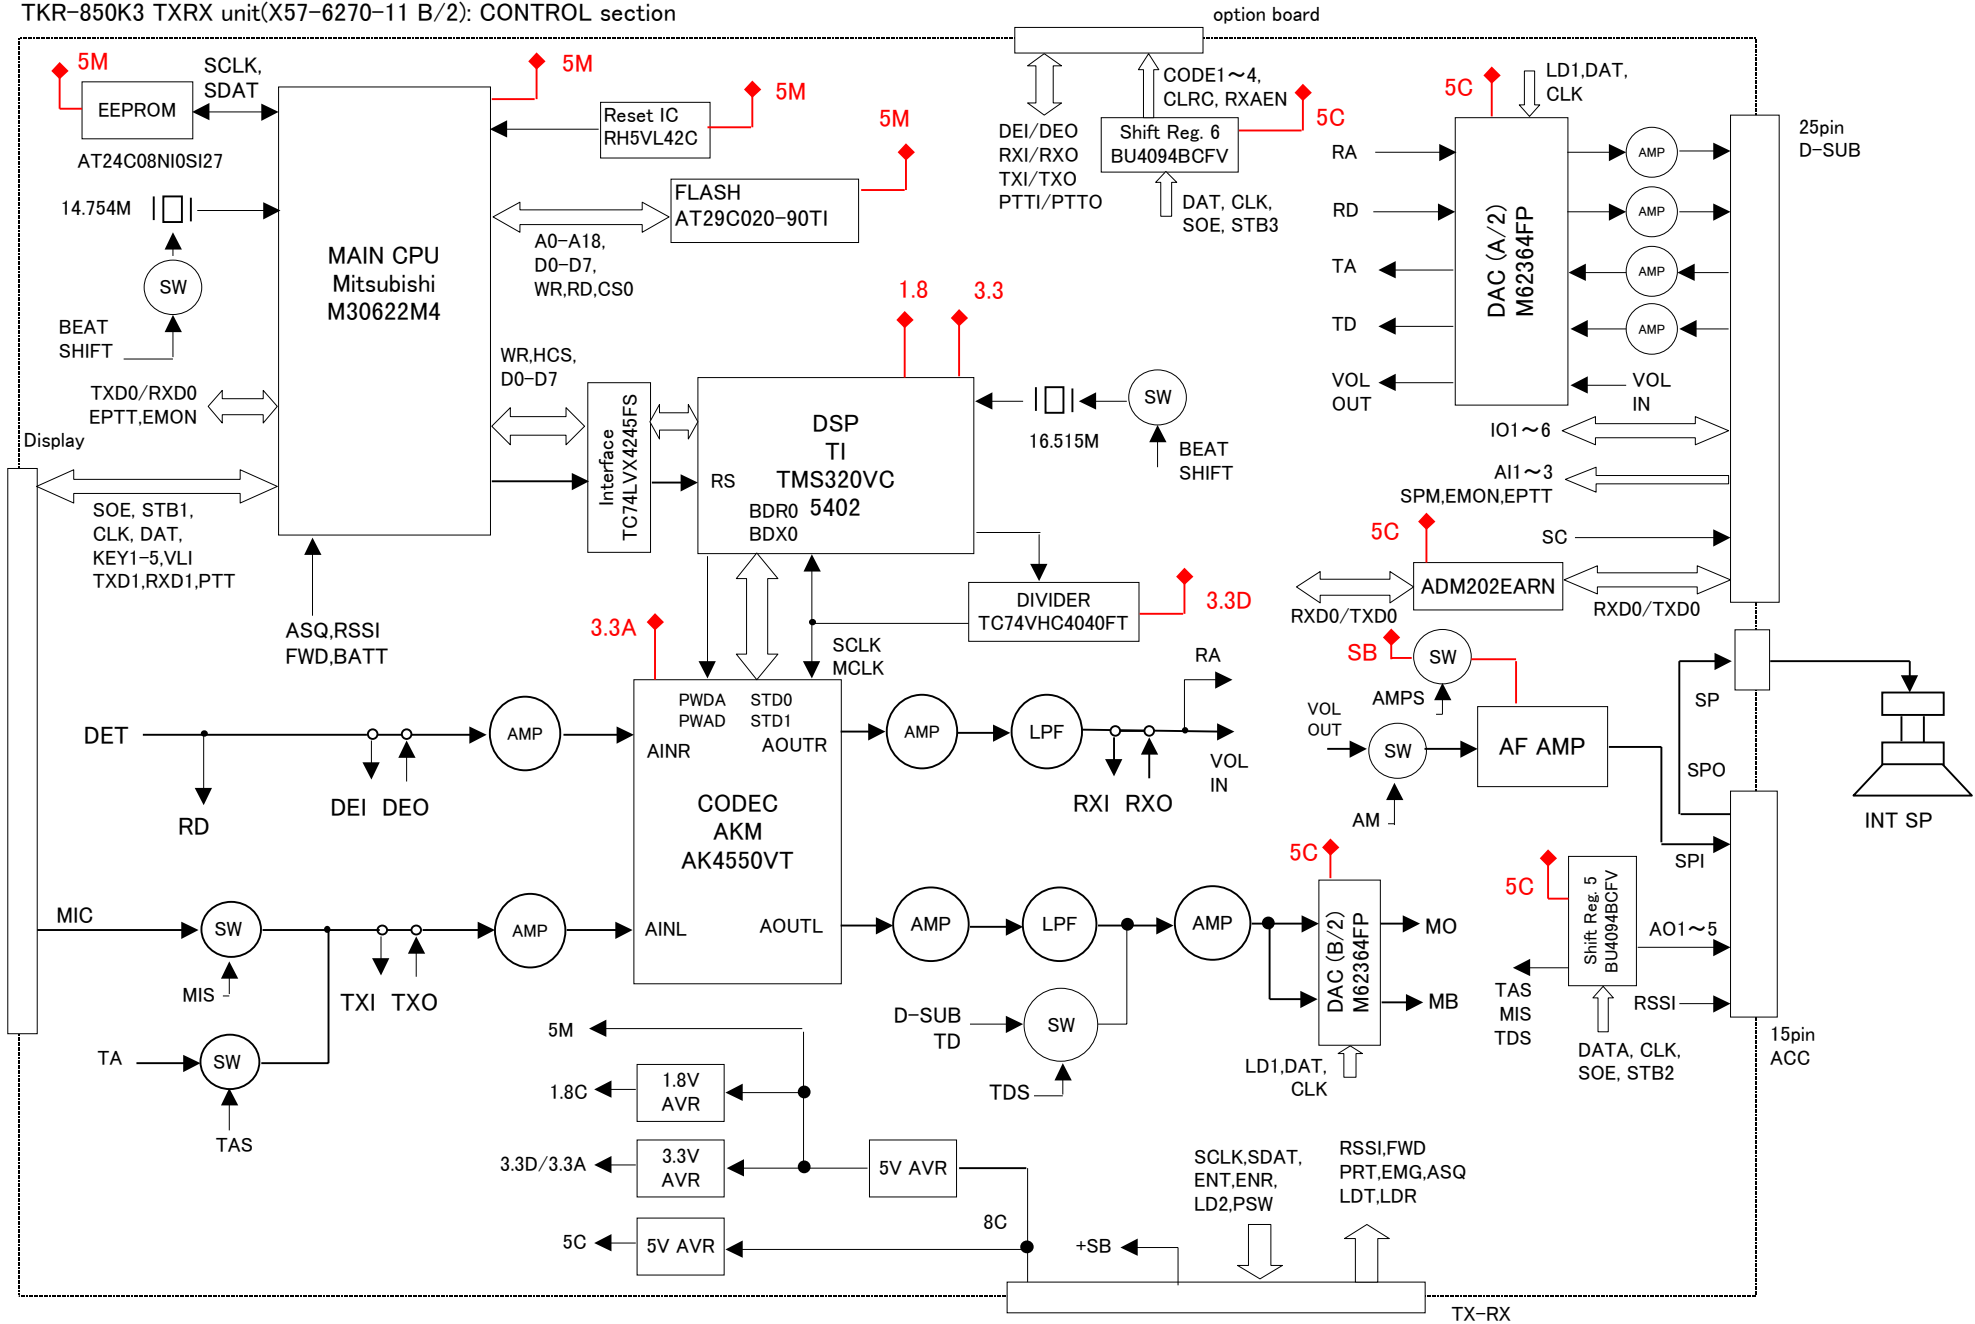

TKR-850K3 Block Diagram

TKR-850K3 Display unit(X54-3330-20 A/2)

TKR-850K3 TXRX unit(X57-6270-11 B/2): CONTROL section

TKR-850K3 TX-RX unit (X57-6270-11): TX-RX