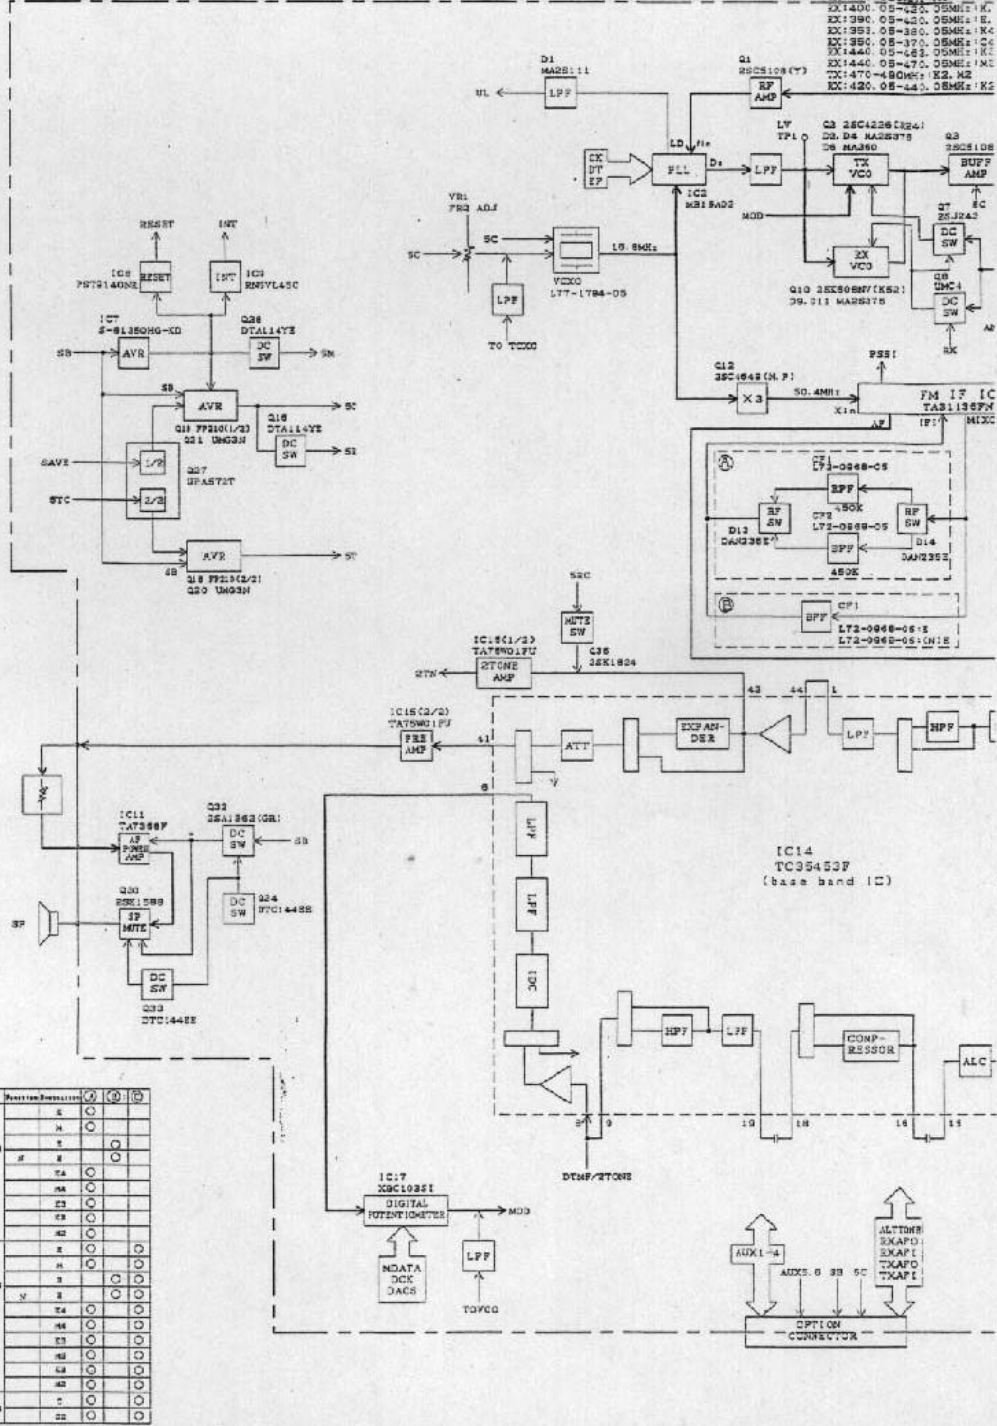

X57-589*** UHF

Function	Model 1	Model 2	Model 3	Model 4
TE-3600				
TE-3730				
TE-3780				

BLOCK DIAGRAM(Left)
Model Name:TK-370GK3/TK-360GK3
FCC ID:ALH29473130