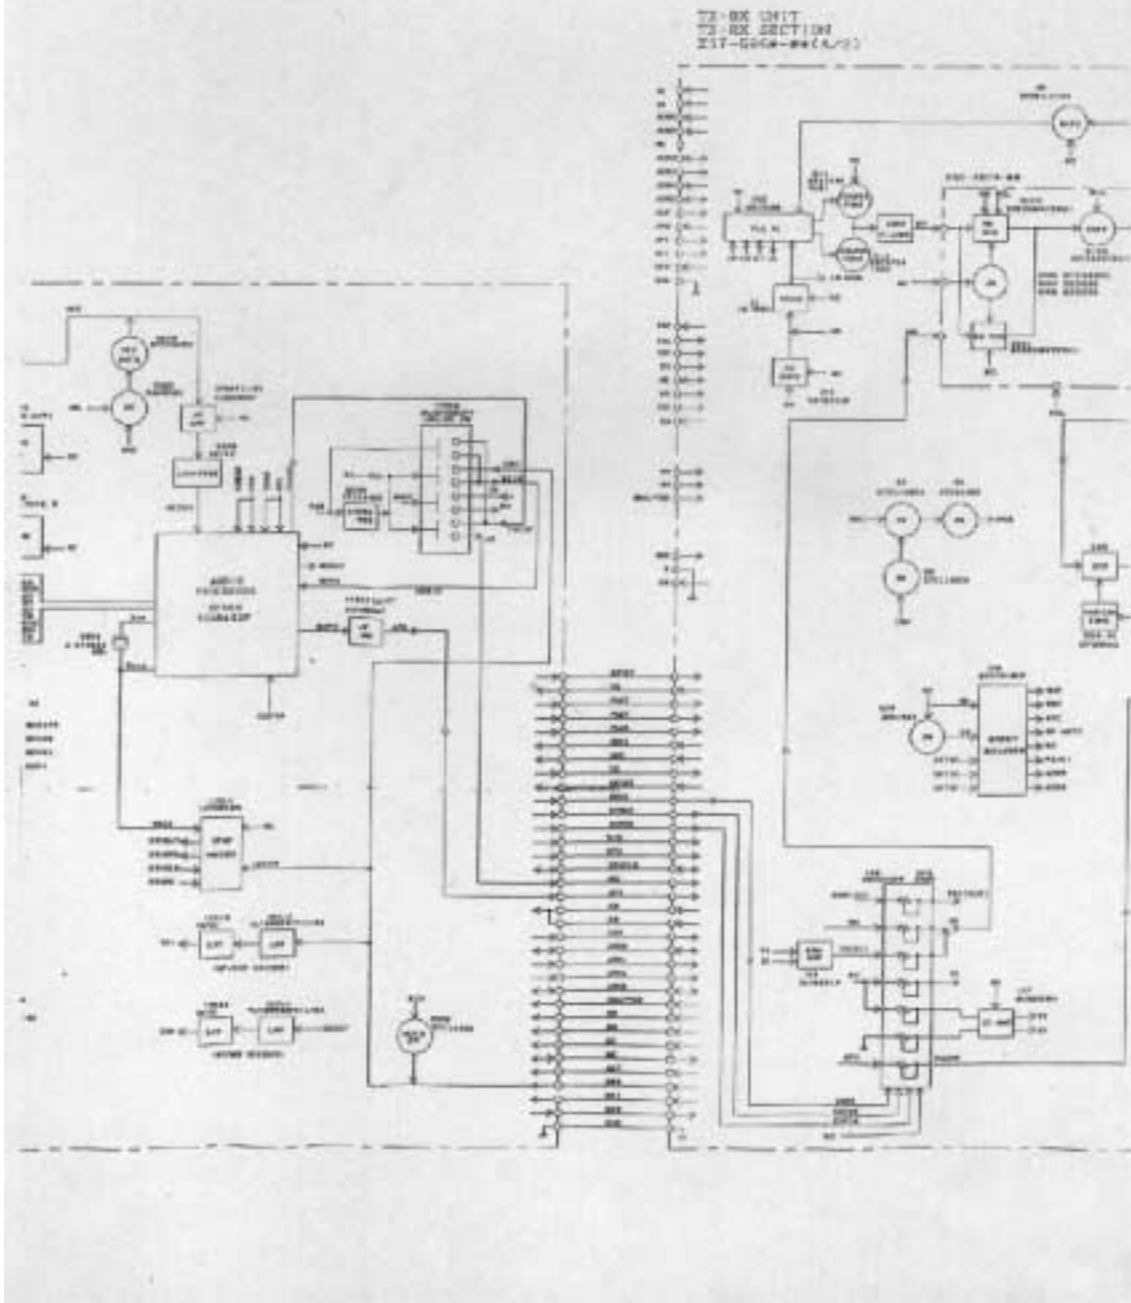

TK-860GK2 BLOCKDIAGRAM

FCCID:ALH29383120

BLOCKDIAGRAM(Center)
Model name:TK-860GK2/TK-862GK2
FCC ID:ALH29383120