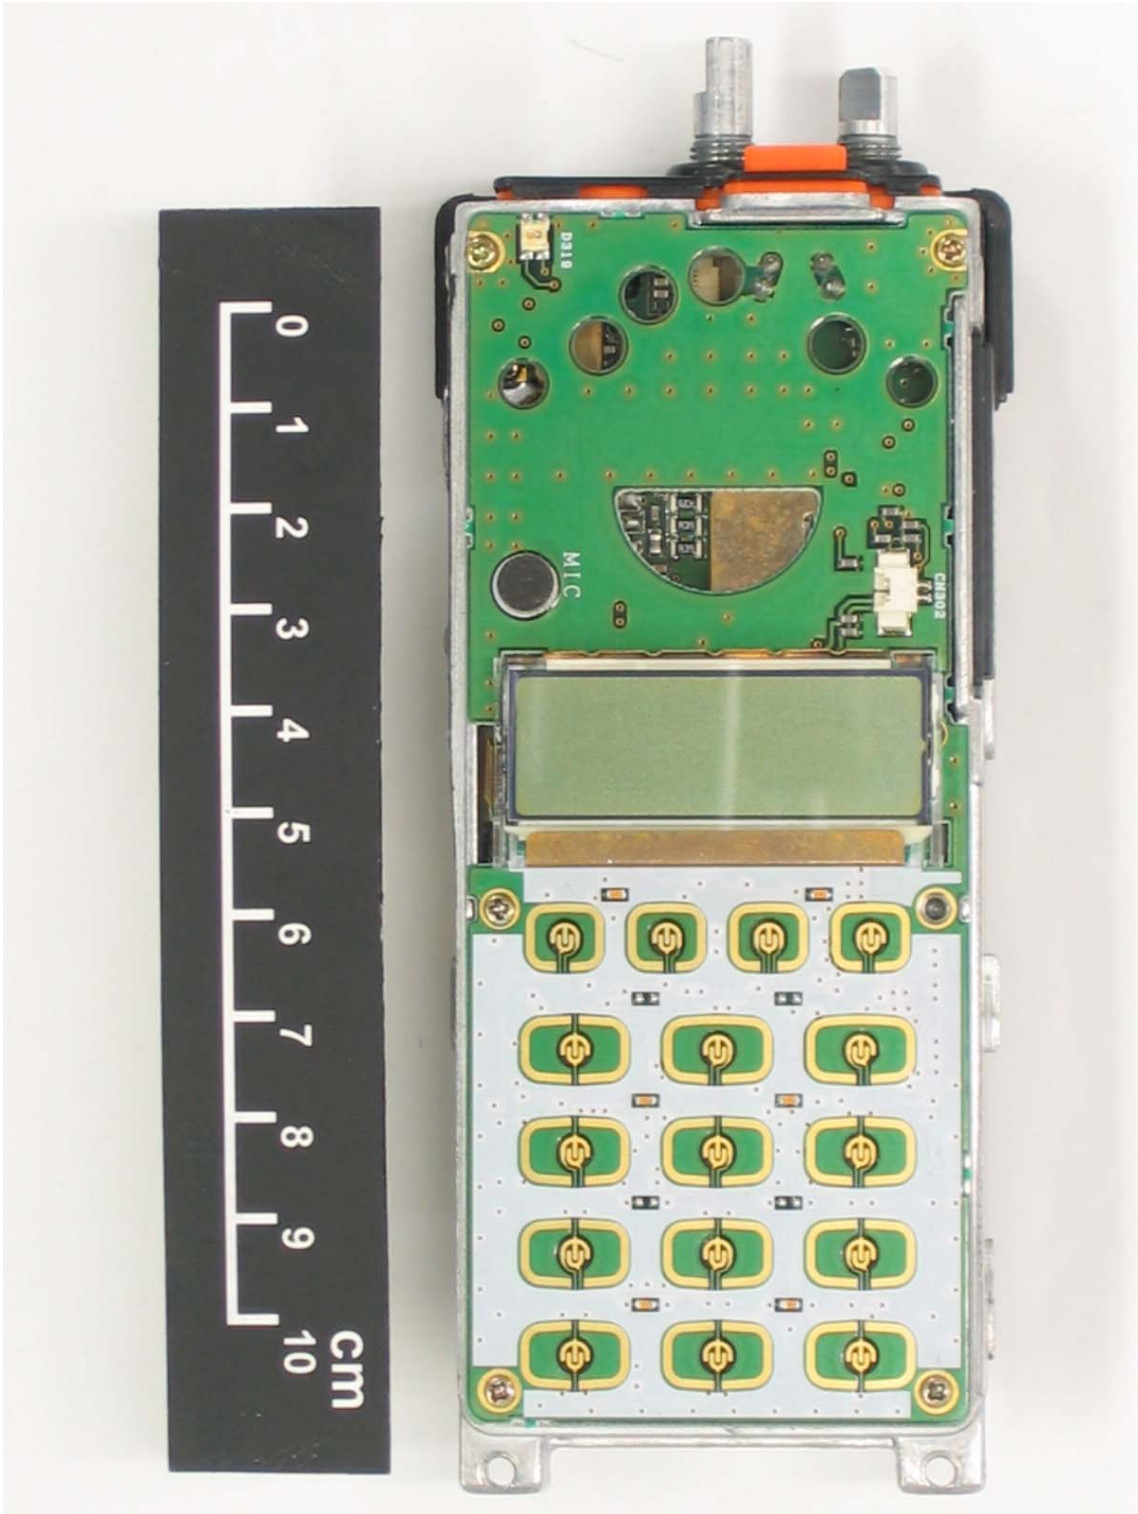

TK-481-3, TK-481-4
FCC ID: ALH229900
IC: 282D-229900

TK-481-3, TK-481-4
FCC ID: ALH229900
IC: 282D-229900

TXRX Foil Side View

Display Component Side View

Display Foil Side View