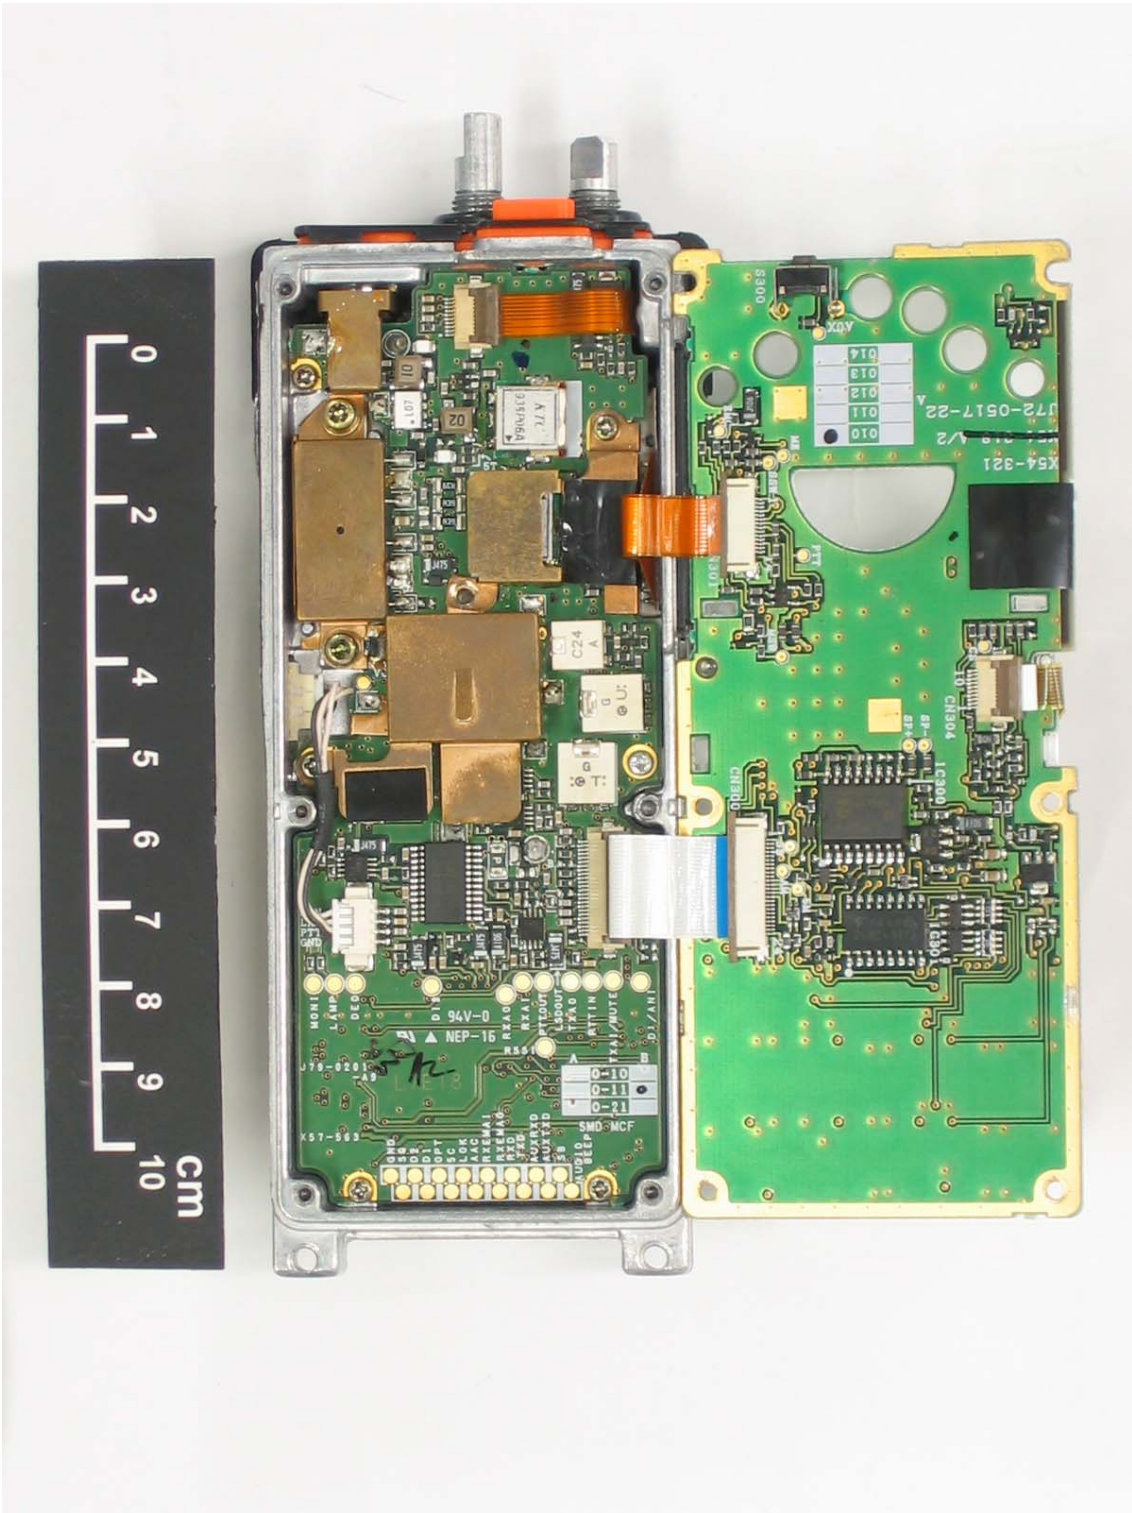

TK-481-3, TK-481-4
FCC ID: ALH229900
IC: 282D-229900

TK-481-3, TK-481-4
FCC ID: ALH229900
IC: 282D-229900

TXRX Foil Side View

Display Component Side View

Display Foil Side View