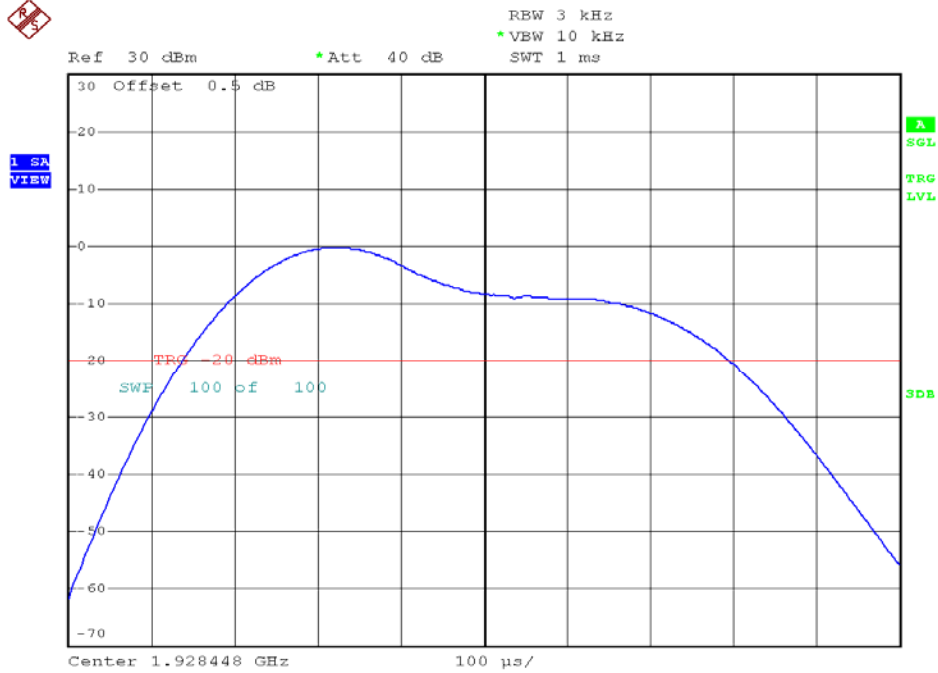

Base unit, Highest channel, Traffic carrier