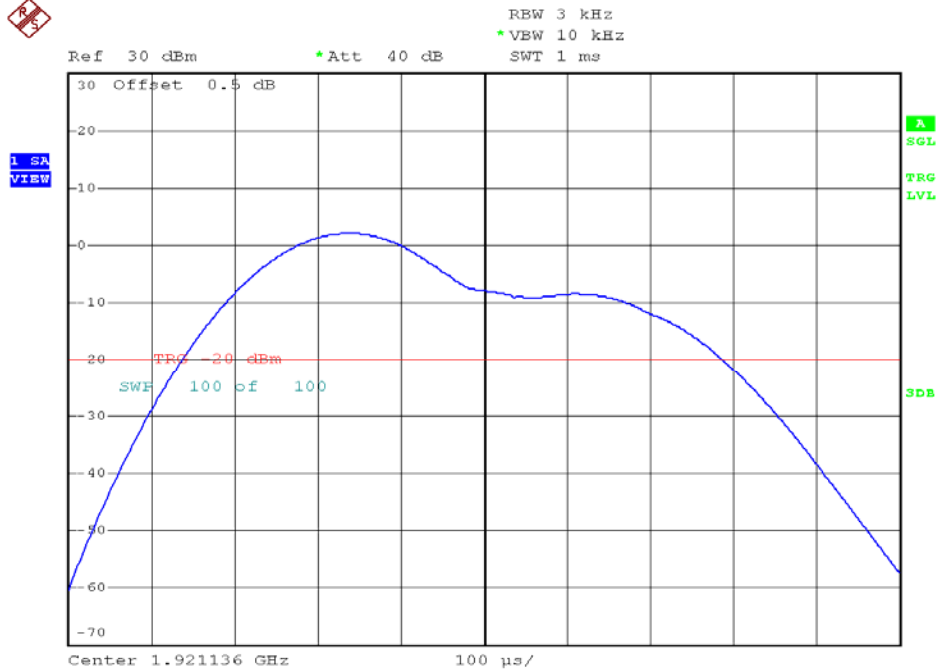

INTERTEK TESTING SERVICES

Power Spectral Density Plots

Handset unit, Lowest channel, Traffic carrier