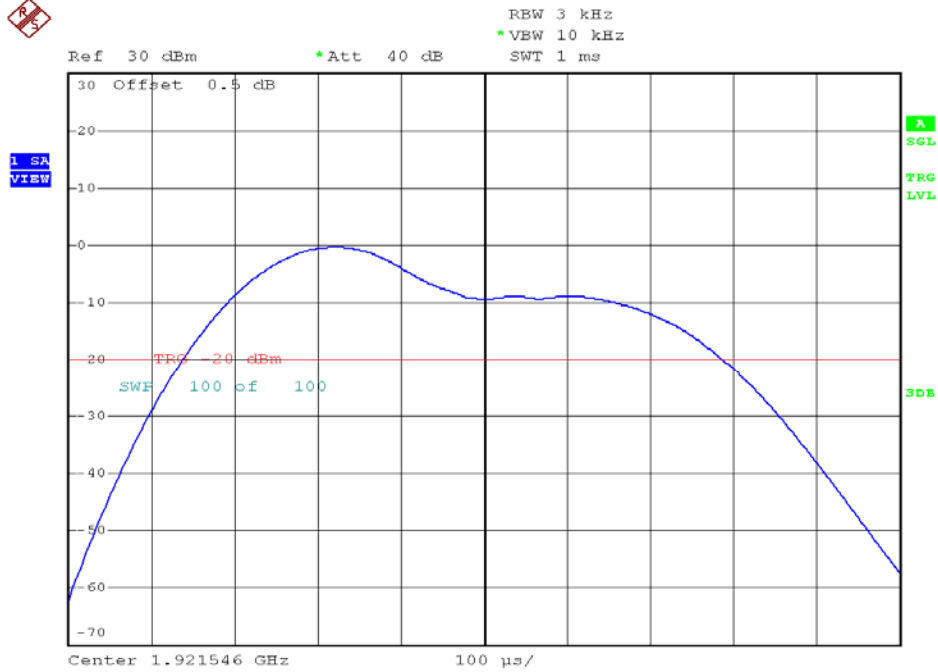

## Power Spectral Density Plots

### Base unit, Lowest channel, Traffic carrier