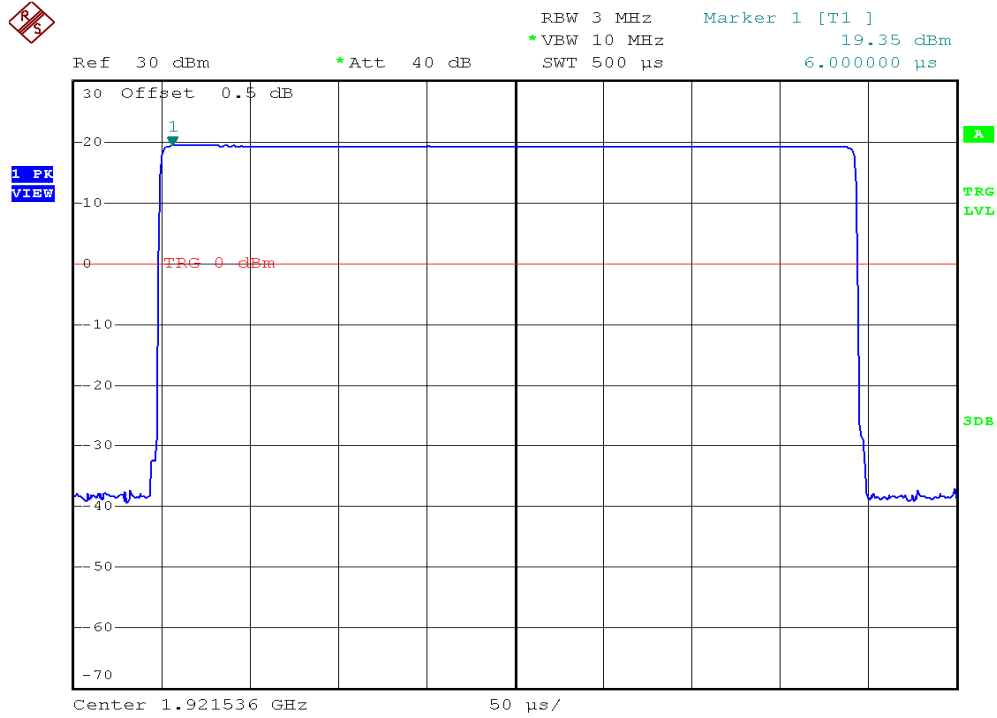

## Peak Transmit Power Plots

### Base unit, Lowest channel, Traffic carrier