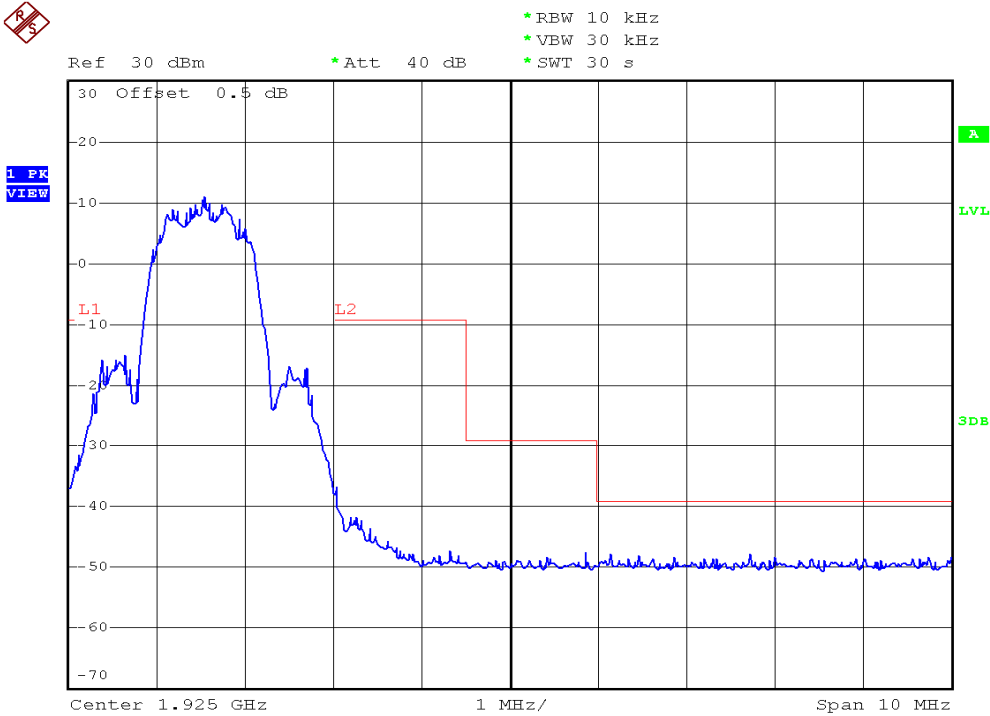

## Unwanted Emission Inside The Sub-Band Plots

### Base unit, Lowest channel, Traffic carrier