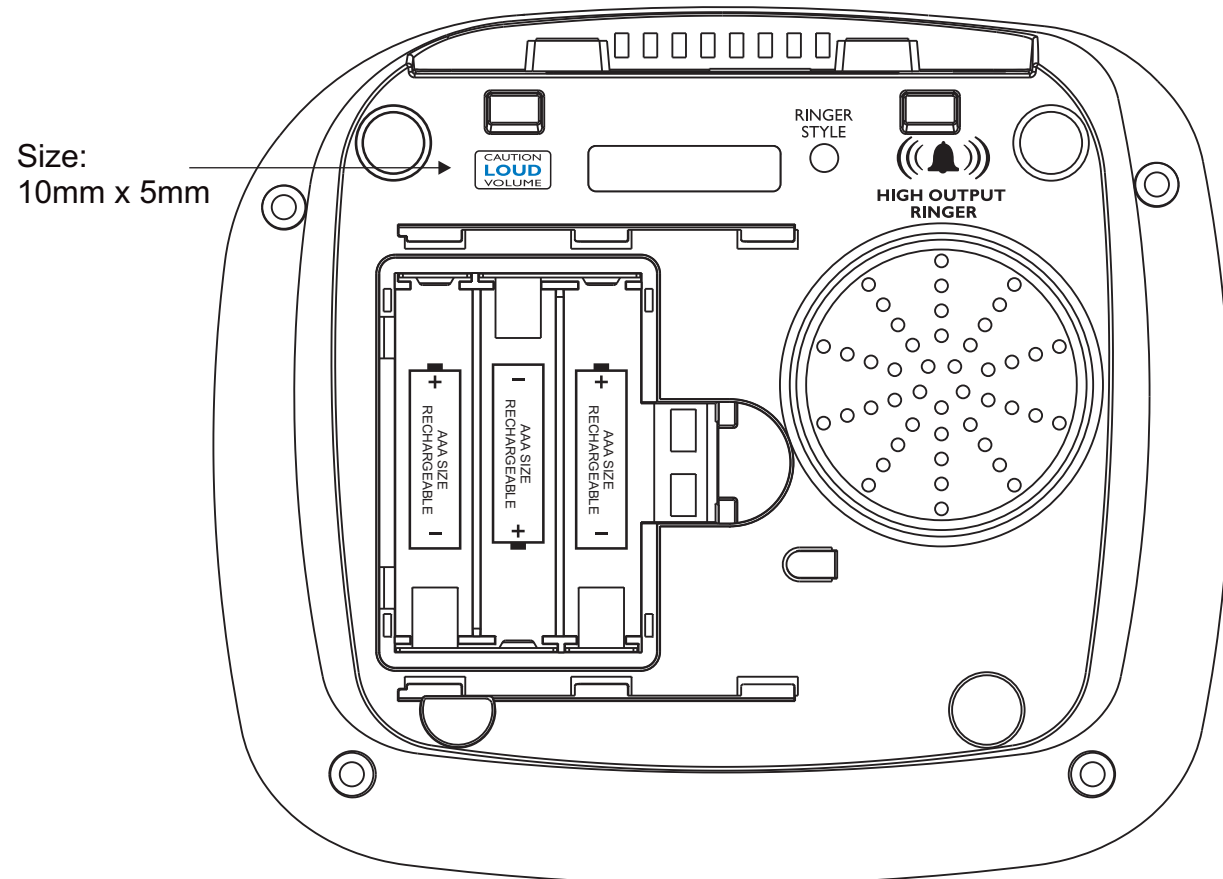

XLC3.4D
Rev. 9
04/27/2012

Use 3-AAA Rechargeable Batteries
WARNING:
Disconnect phone cord
before replacing batteries
Utilisez 3 piles rechargeable AAA
ATTENTION:
Débrancher les lignes téléphoniques
avant le remplacement des piles.

Size: 27mm x 27mm

Size:
10mm x 5mm

Size: 46mm x 24mm

XLC3.4D
Rev. 8
04/17/2012

Size: 40mm x 4.8mm

Braille Label

Size:
10mm x 5mm