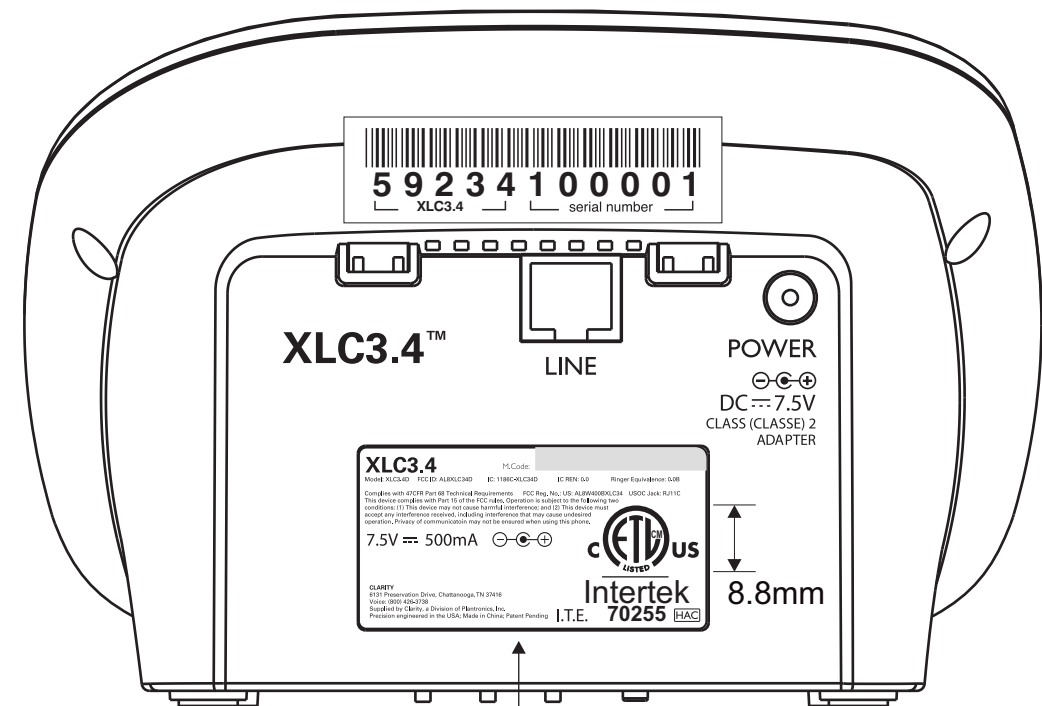

XLC3.4D
Rev. 9
04/27/2012

Use 3-AAA Rechargeable Batteries
WARNING:
Disconnect phone cord
before replacing batteries
Utilisez 3 piles rechargeable AAA
ATTENTION:
Débrancher les lignes téléphoniques
avant le remplacement des piles.

Size: 27mm x 27mm

Size:
10mm x 5mm

Size: 46mm x 24mm

XLC3.4D
Rev. 8
04/17/2012

Size: 40mm x 4.8mm

Braille Label

Size:
10mm x 5mm