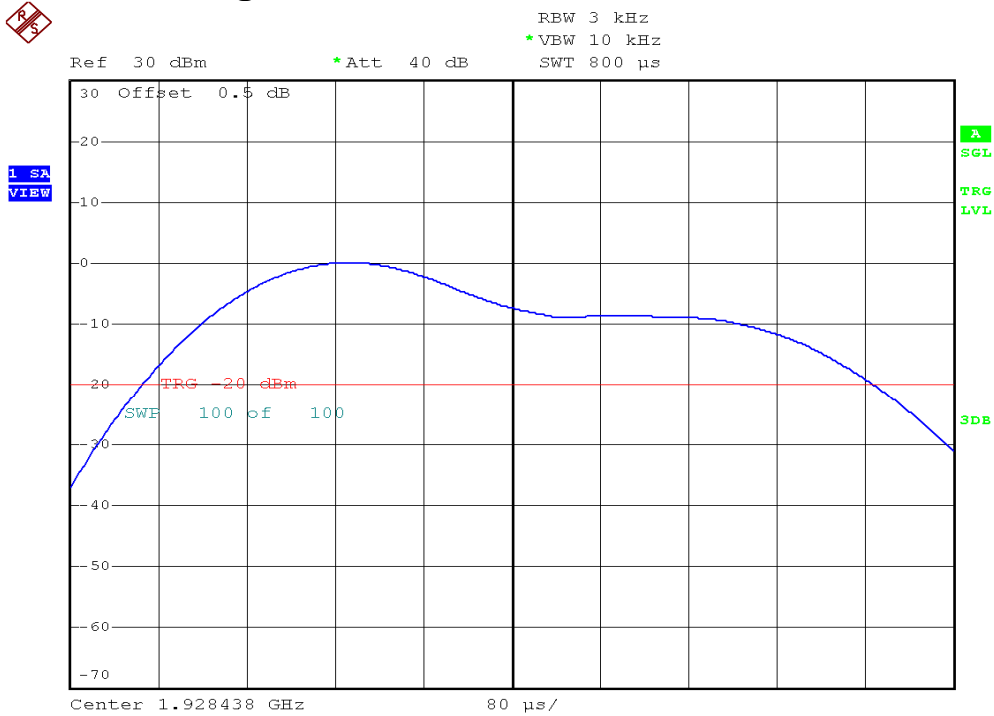

INTERTEK TESTING SERVICES

Power Spectral Density Plots

Base unit, Lowest channel, Traffic carrier

Base unit, Highest channel, Traffic carrier

INTERTEK TESTING SERVICES

Power Spectral Density Plots

Base unit, Lowest channel, Dummy carrier

Base unit, Highest channel, Dummy carrier

INTERTEK TESTING SERVICES

Power Spectral Density Plots

Handset unit, Lowest channel, Traffic carrier

Handset unit, Highest channel, Traffic carrier