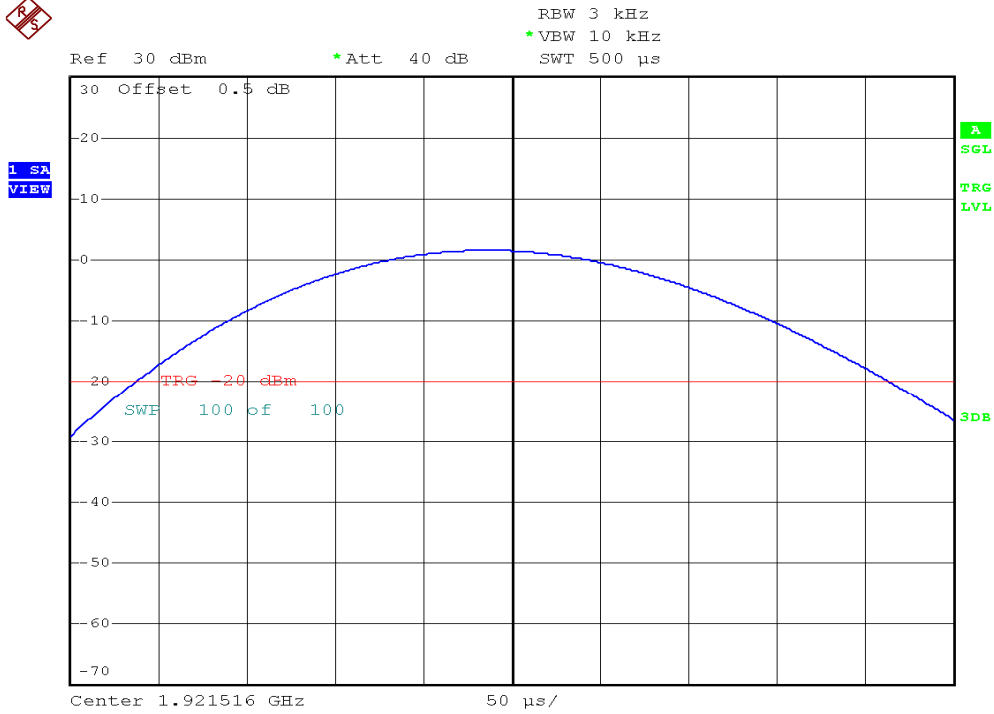

INTERTEK TESTING SERVICES

Power Spectral Density Plots

Base unit, Lowest channel, Traffic carrier

Base unit, Highest channel, Traffic carrier

INTERTEK TESTING SERVICES

Power Spectral Density Plots

Base unit, Lowest channel, Dummy carrier

Base unit, Highest channel, Dummy carrier

INTERTEK TESTING SERVICES

Power Spectral Density Plots

Handset unit, Lowest channel, Traffic carrier

Handset unit, Highest channel, Traffic carrier