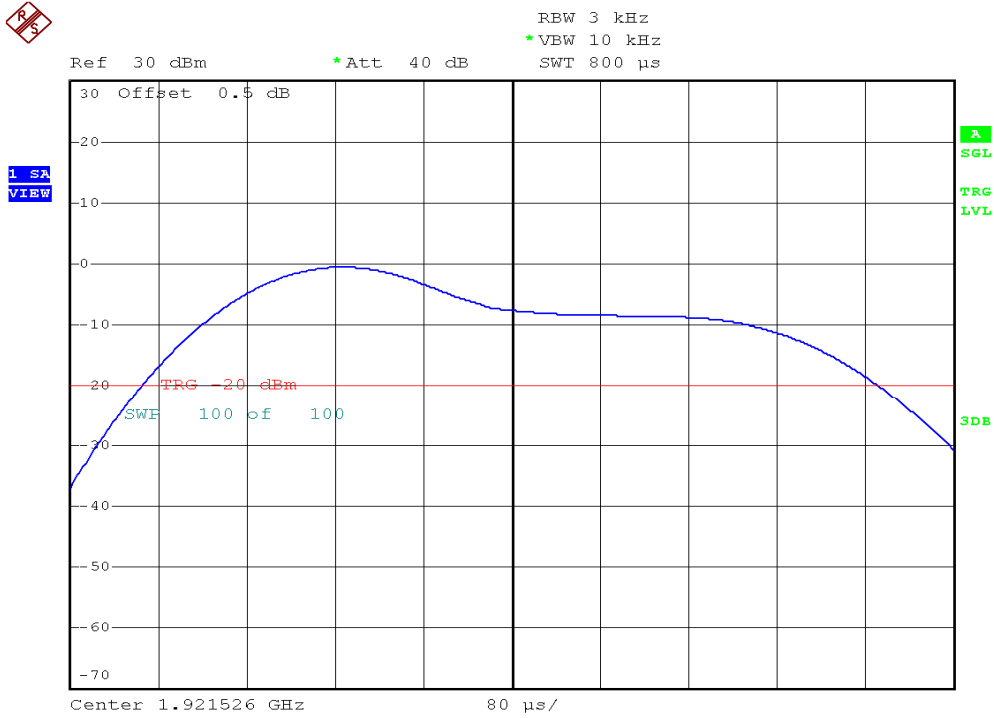

INTERTEK TESTING SERVICES

Power Spectral Density Plots

Base unit, Lowest channel, Traffic carrier

Base unit, Highest channel, Traffic carrier

INTERTEK TESTING SERVICES

Power Spectral Density Plots

Base unit, Lowest channel, Dummy carrier

Base unit, Highest channel, Dummy carrier

INTERTEK TESTING SERVICES

Power Spectral Density Plots

Handset unit, Lowest channel, Traffic carrier

Handset unit, Highest channel, Traffic carrier