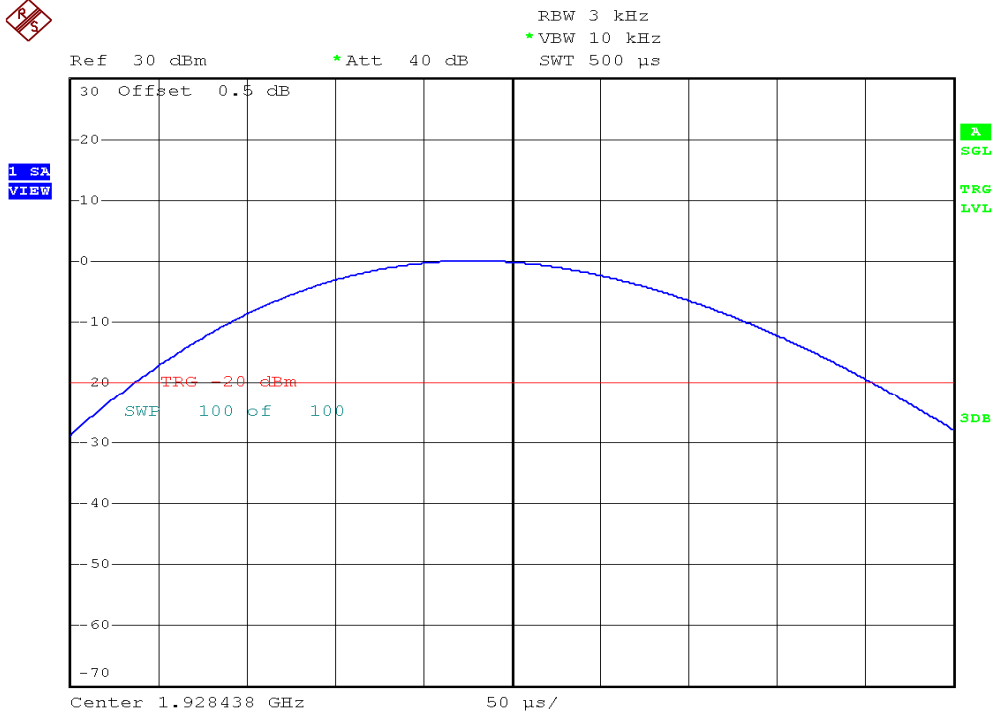

INTERTEK TESTING SERVICES

Power Spectral Density Plots

Base unit, Lowest channel, Traffic carrier

Base unit, Highest channel, Traffic carrier

INTERTEK TESTING SERVICES

Power Spectral Density Plots

Base unit, Lowest channel, Dummy carrier

Base unit, Highest channel, Dummy carrier

INTERTEK TESTING SERVICES

Power Spectral Density Plots

Handset unit, Lowest channel, Traffic carrier

Handset unit, Highest channel, Traffic carrier