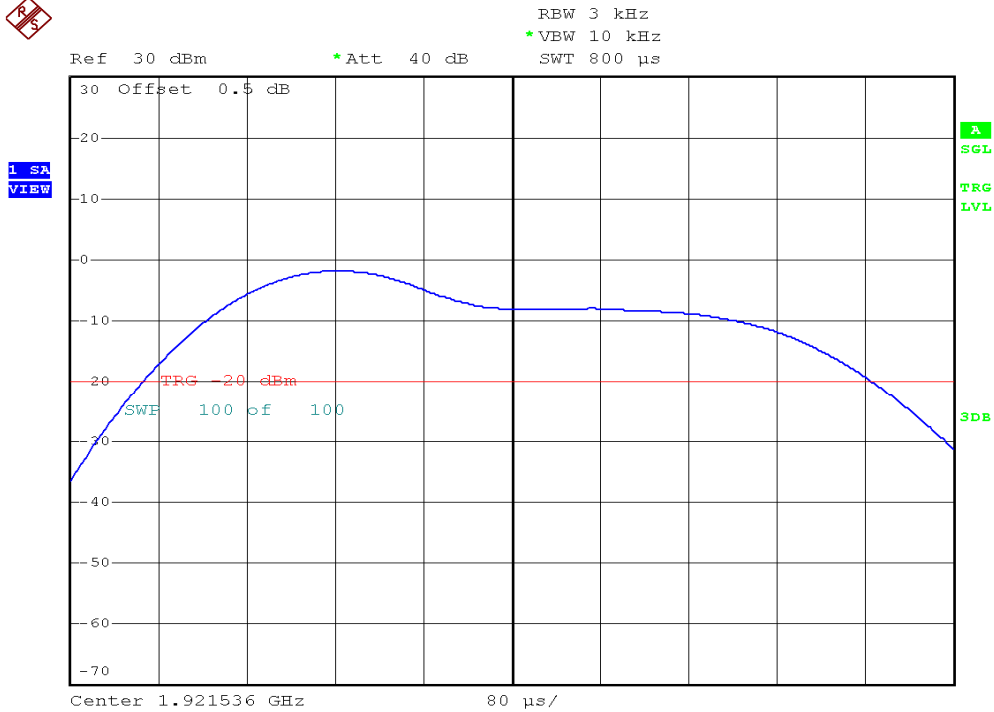

INTERTEK TESTING SERVICES

Power Spectral Density Plots

Base unit, Lowest channel, Traffic carrier

Base unit, Highest channel, Traffic carrier

INTERTEK TESTING SERVICES

Power Spectral Density Plots

Base unit, Lowest channel, Dummy carrier

Base unit, Highest channel, Dummy carrier

INTERTEK TESTING SERVICES

Power Spectral Density Plots

Handset unit, Lowest channel, Traffic carrier

Handset unit, Highest channel, Traffic carrier