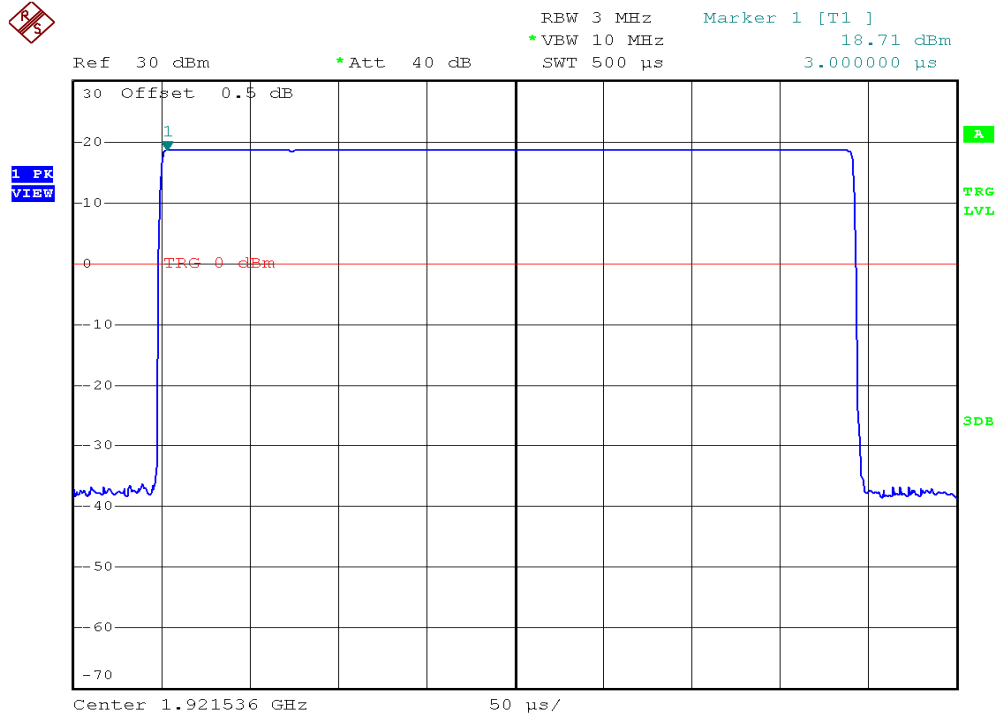

INTERTEK TESTING SERVICES

Peak Transmit Power Plots

Base unit, Lowest channel, Traffic carrier

Base unit, Highest channel, Traffic carrier

INTERTEK TESTING SERVICES

Peak Transmit Power Plots

Base unit, Lowest channel, Dummy carrier

Base unit, Highest channel, Dummy carrier

INTERTEK TESTING SERVICES

Peak Transmit Power Plots

Handset unit, Lowest channel, Traffic carrier

Handset unit, Highest channel, Traffic carrier