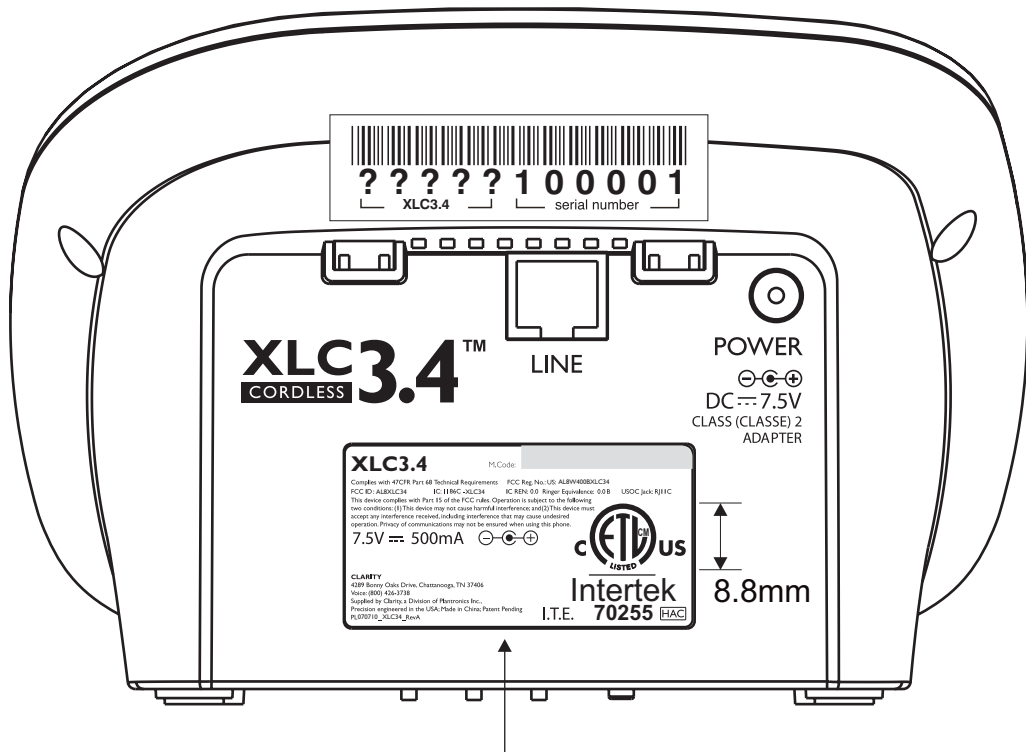

Base Unit

Size: 46mm x 24mm

Handset

← Size: 22mm x 4.8mm