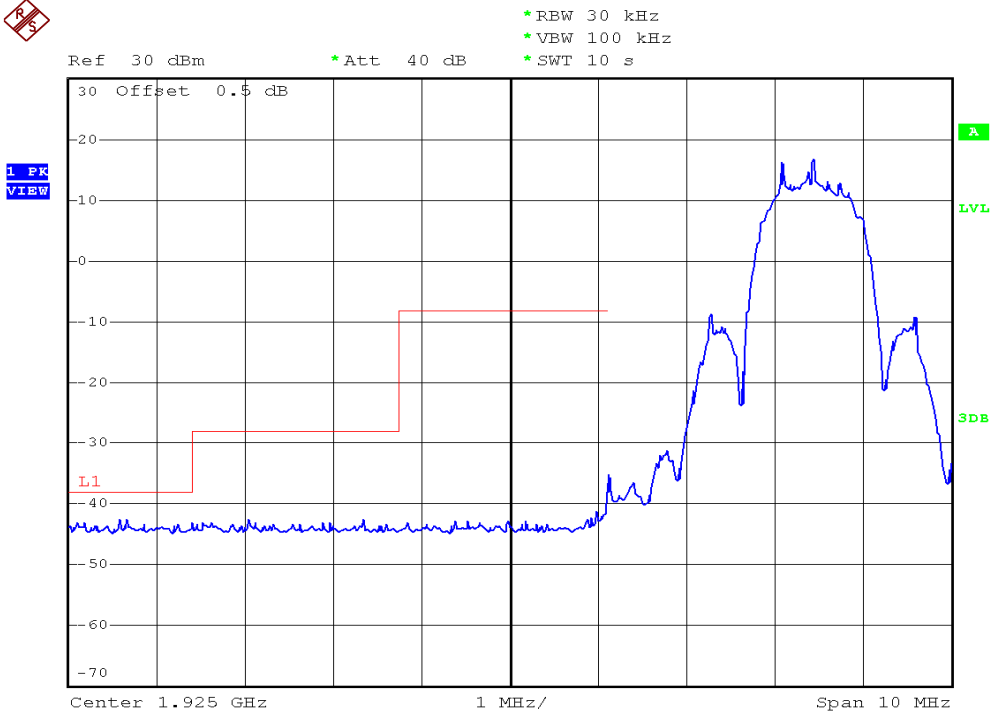

INTERTEK TESTING SERVICES

Unwanted Emission Inside The Sub-Band Plots

Base unit, Lowest channel, Traffic carrier

Base unit, Highest channel, Traffic carrier

INTERTEK TESTING SERVICES

Unwanted Emission Inside The Sub-Band Plots

Base unit, Lowest channel, Dummy carrier

Base unit, Highest channel, Dummy carrier

INTERTEK TESTING SERVICES

Unwanted Emission Inside The Sub-Band Plots

Handset unit, Lowest channel, Traffic carrier

Handset unit, Highest channel, Traffic carrier