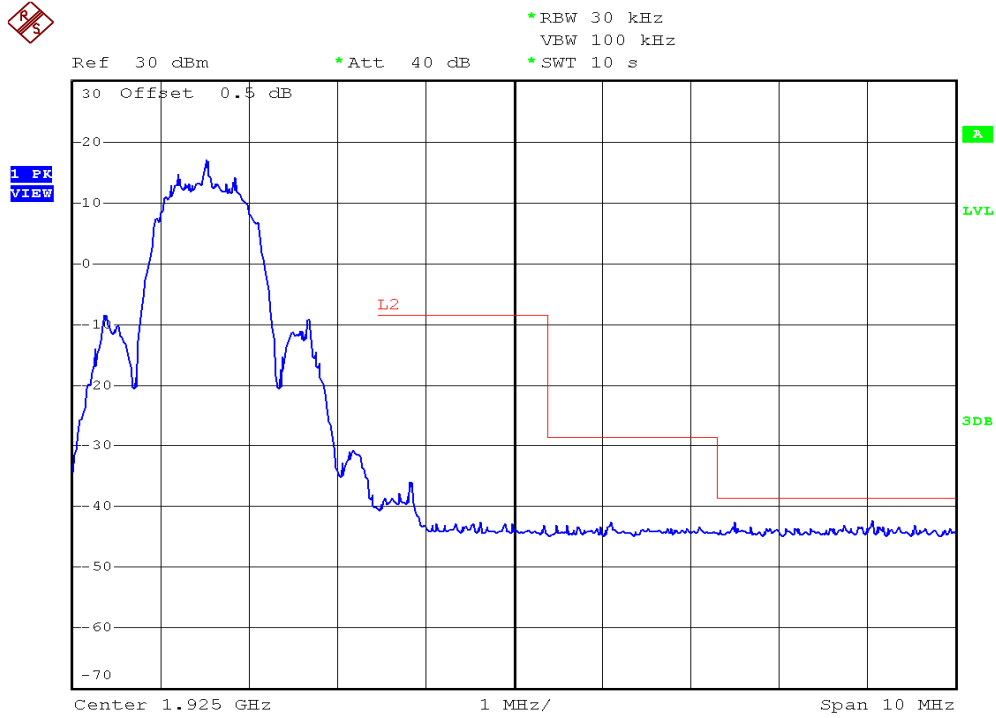

INTERTEK TESTING SERVICES

Unwanted Emission Inside The Sub-Band Plots

Base unit, Lowest channel, Traffic carrier

Base unit, Highest channel, Traffic carrier

INTERTEK TESTING SERVICES

Unwanted Emission Inside The Sub-Band Plots

Base unit, Lowest channel, Dummy carrier

Base unit, Highest channel, Dummy carrier

INTERTEK TESTING SERVICES

Unwanted Emission Inside The Sub-Band Plots

Handset unit, Lowest channel, Traffic carrier

Handset unit, Highest channel, Traffic carrier