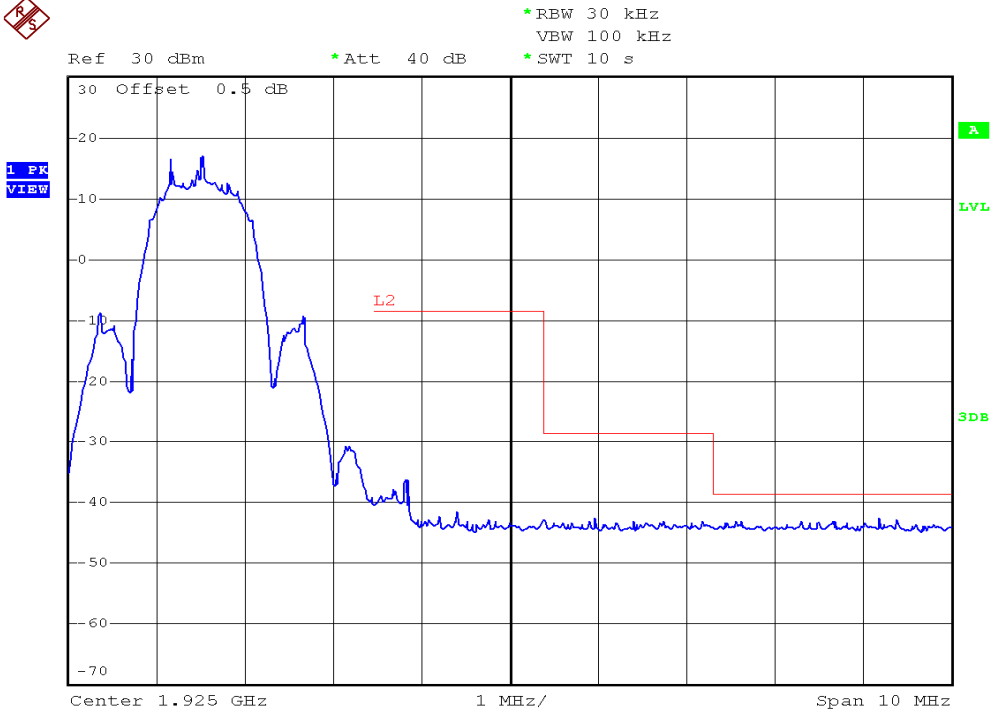

INTERTEK TESTING SERVICES

Unwanted Emission Inside The Sub-Band Plots

Base unit, Lowest channel, Traffic carrier

Base unit, Highest channel, Traffic carrier

INTERTEK TESTING SERVICES

Unwanted Emission Inside The Sub-Band Plots

Base unit, Lowest channel, Dummy carrier

Base unit, Highest channel, Dummy carrier

INTERTEK TESTING SERVICES

Unwanted Emission Inside The Sub-Band Plots

Handset unit, Lowest channel, Traffic carrier

Handset unit, Highest channel, Traffic carrier