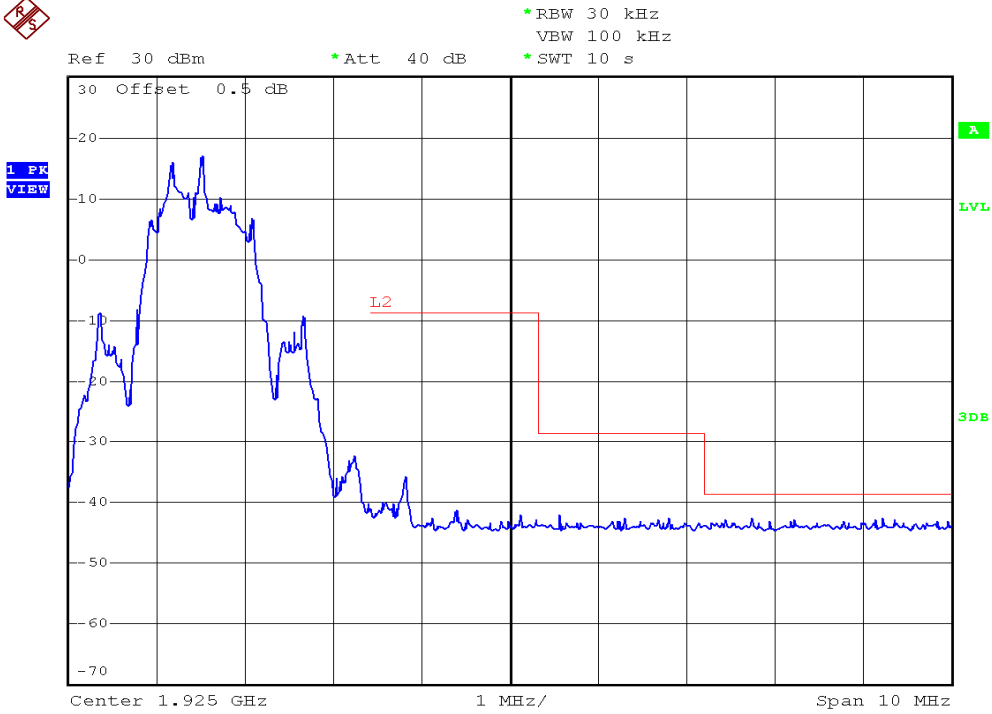

INTERTEK TESTING SERVICES

Unwanted Emission Inside The Sub-Band Plots

Base unit, Lowest channel, Traffic carrier

Base unit, Highest channel, Traffic carrier

INTERTEK TESTING SERVICES

Unwanted Emission Inside The Sub-Band Plots

Base unit, Lowest channel, Dummy carrier

Base unit, Highest channel, Dummy carrier

INTERTEK TESTING SERVICES

Unwanted Emission Inside The Sub-Band Plots

Handset unit, Lowest channel, Traffic carrier

Handset unit, Highest channel, Traffic carrier