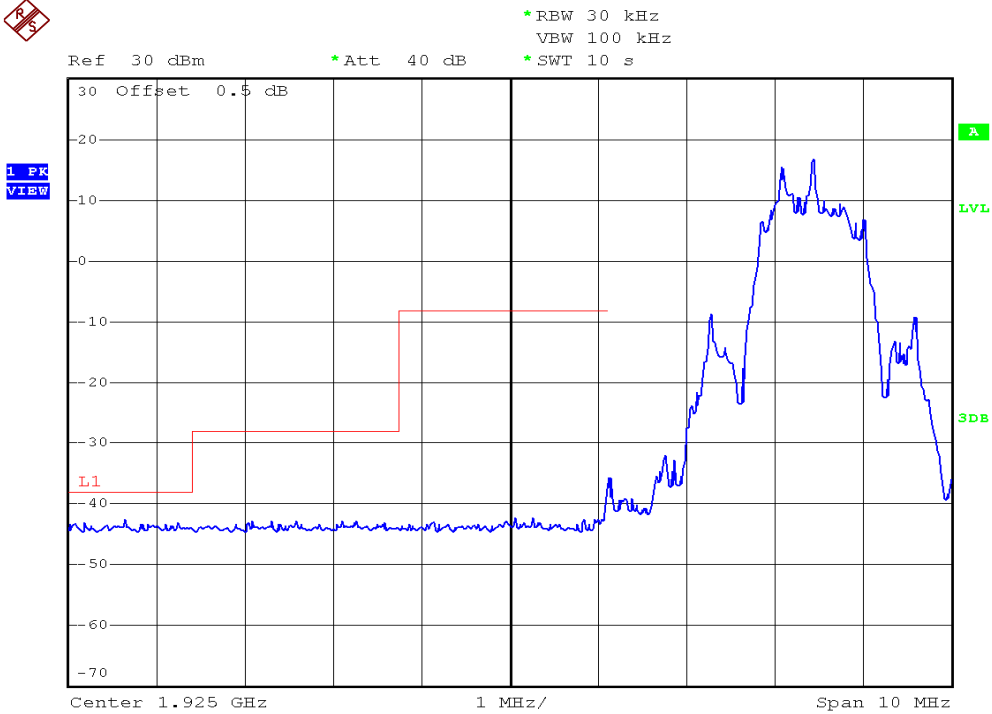

INTERTEK TESTING SERVICES

Unwanted Emission Inside The Sub-Band Plots

Base unit, Lowest channel, Traffic carrier

Base unit, Highest channel, Traffic carrier

INTERTEK TESTING SERVICES

Unwanted Emission Inside The Sub-Band Plots

Base unit, Lowest channel, Dummy carrier

Base unit, Highest channel, Dummy carrier

INTERTEK TESTING SERVICES

Unwanted Emission Inside The Sub-Band Plots

Handset unit, Lowest channel, Traffic carrier

Handset unit, Highest channel, Traffic carrier