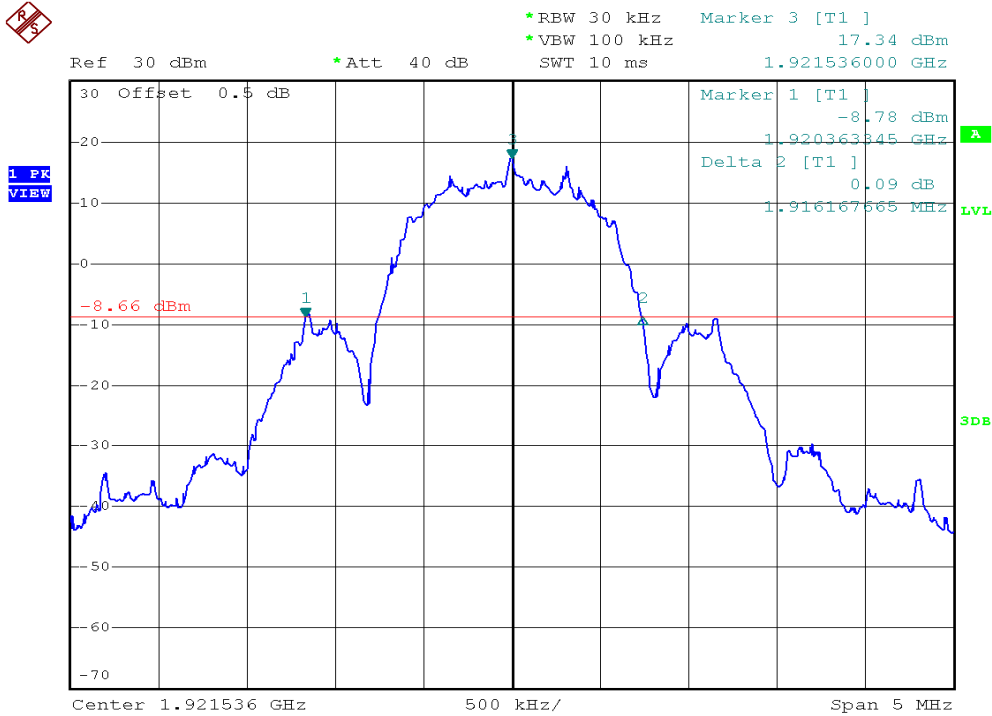

INTERTEK TESTING SERVICES

26dB Emission Bandwidth Plots

Handset unit, Lowest channel, Traffic carrier