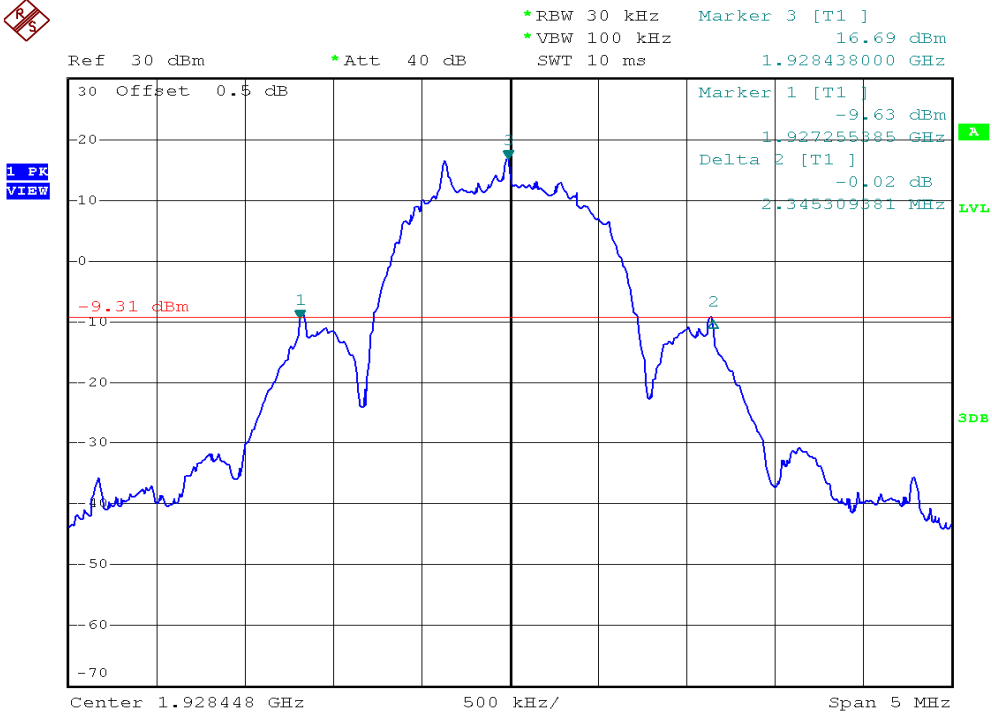

## 26dB Emission Bandwidth Plots

### Base unit, Lowest channel, Traffic carrier

### Base unit, Highest channel, Traffic carrier