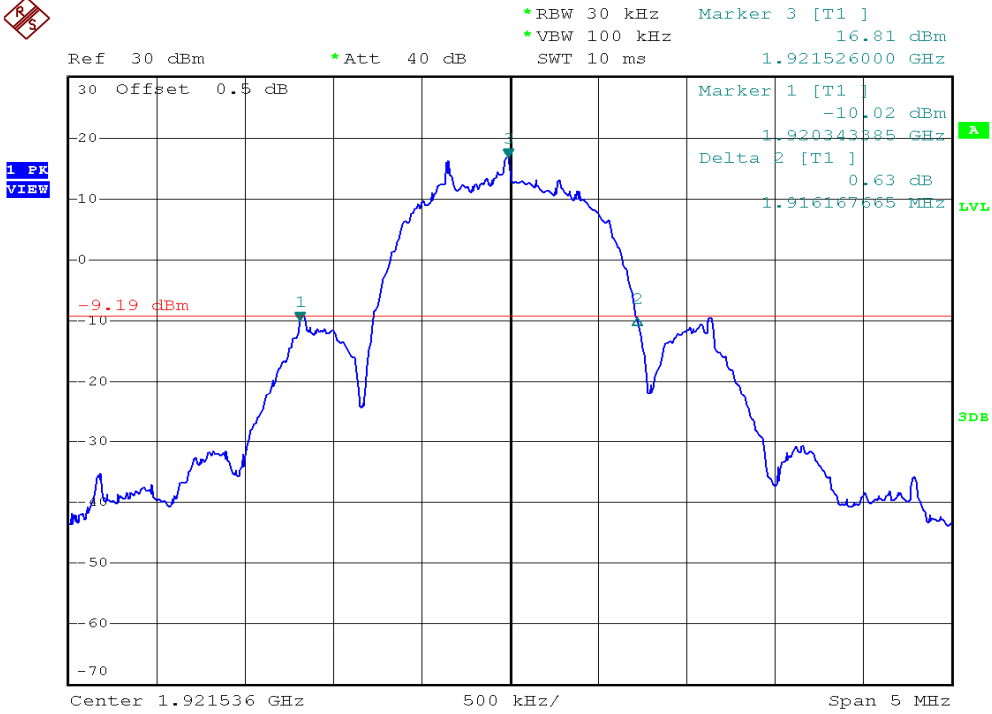

## 26dB Emission Bandwidth Plots

### Base unit, Lowest channel, Traffic carrier

### Base unit, Highest channel, Traffic carrier