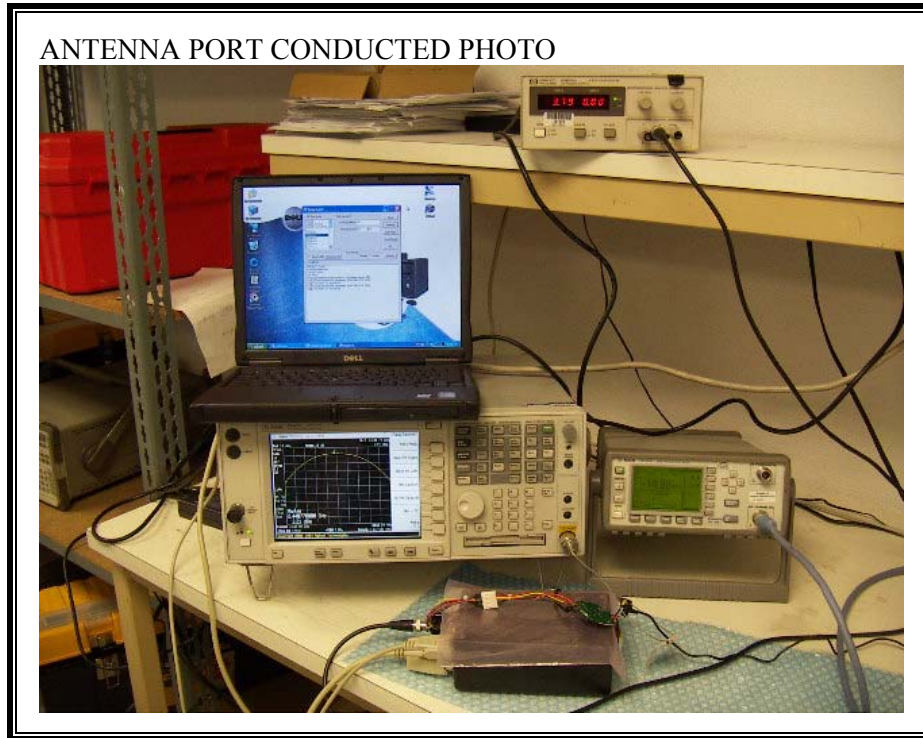

8. SETUP PHOTOS

ANTENNA PORT CONDUCTED RF MEASUREMENT SETUP

RADIATED RF MEASUREMENT SETUP – ABOVE 1 GHz

HEADSET - EUT AT X POSITION

HEADSET - EUT AT Y POSITION

HEADSET - EUT AT Z POSITION

HEADSET WORST CASE: EUT AT Z POSITION

RADIATED RF MEASUREMENT SETUP – BELOW 1 GHz

POWERLINE CONDUCTED EMISSIONS MEASUREMENT SETUP – without USB Charging Cable

POWERLINE CONDUCTED EMISSIONS MEASUREMENT SETUP – with USB Charging Cable

END OF REPORT