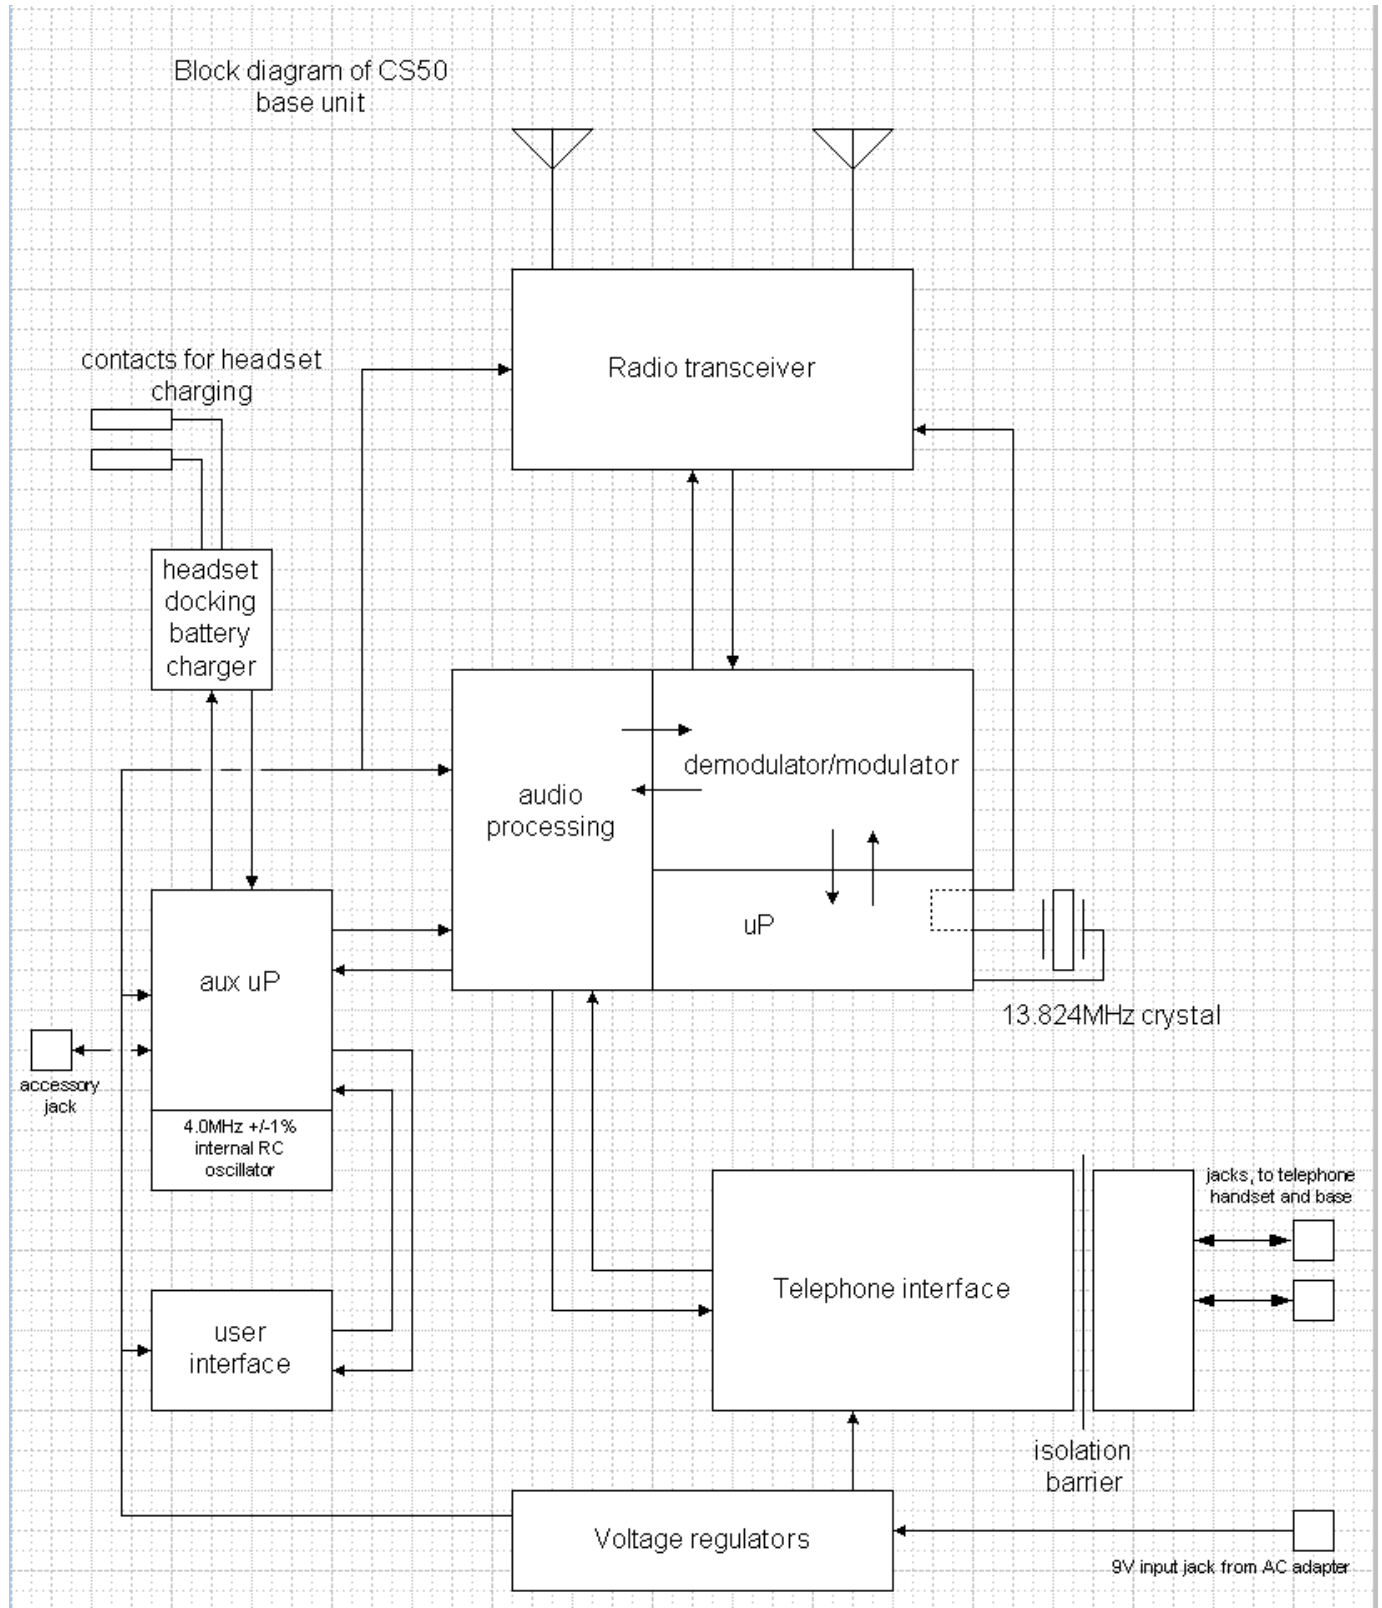

Block diagrams for FCC filing of Cobra  
August 6th, 2003 S. Cahill

Block diagram of CS50 headset unit