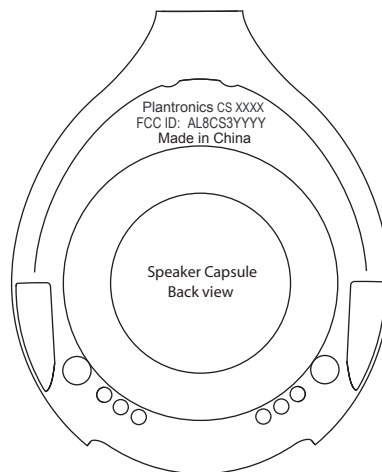

## US CS Model #s

Plantronics CS 3xxxx

-01	SupraPlus Wireless Monaural VT: =	Plantronics CS 351
-02	SupraPlus Wireless Binaural VT: =	Plantronics CS 361
-03	SupraPlus Wireless Monaural NC: =	Plantronics CS 351N
-04	SupraPlus Wireless Binaural NC: =	Plantronics CS 361N

ARTMASTER #:

72526-00

REV. LEVEL:  
XX

PMS COLOR #:  
see part dwg.

DESCRIPTION:

Laser Marking Artwork-SupraPlus Wireless Headset

© 2005 plantronics | DESIGN

REF. PART #: