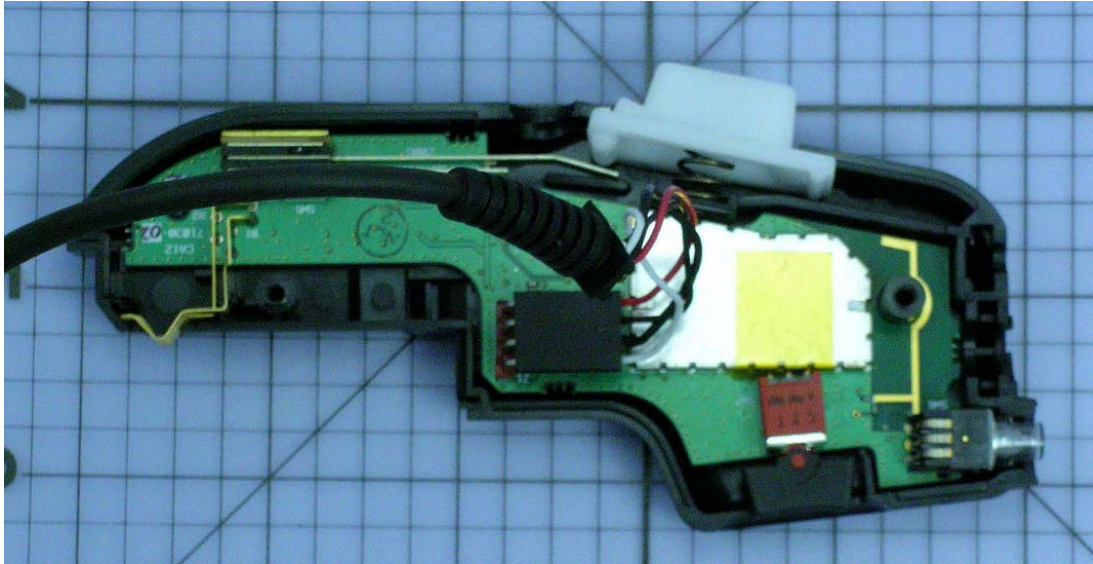

Internal Remote Pictures

CA12CDYYYY internal photographs in support of FCC filing
B. Piedra Sep. 12, 2006

From side

Back side

AL8CA12CDYYYY PCBA Remote top with shield being removed

AL8CA12CDYYYY PCBA Remote bottom with shield being removed