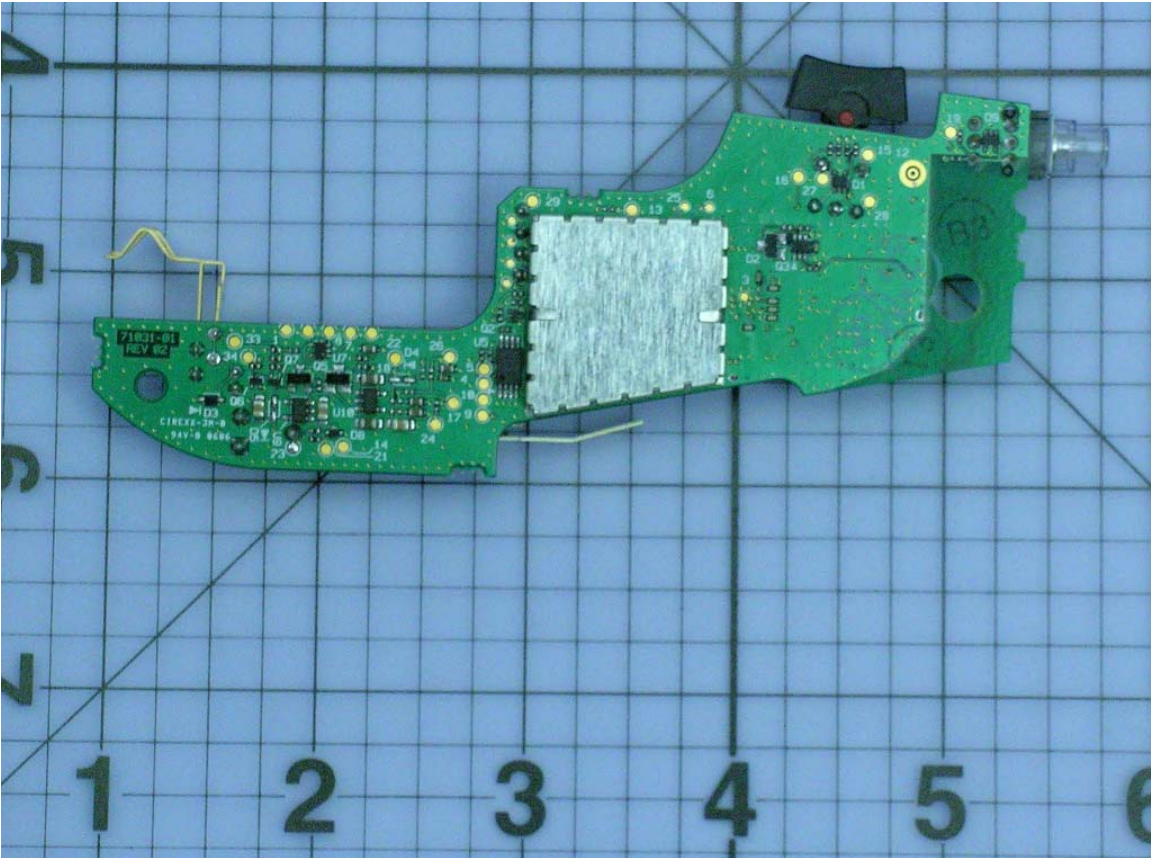

Internal Remote Pictures

CA12CDYYYY internal photographs in support of FCC filing
B. Piedra Sep. 12, 2006

From side

Back side

AL8CA12CDYYYY PCBA Remote top with shield being removed

AL8CA12CDYYYY PCBA Remote bottom with shield being removed