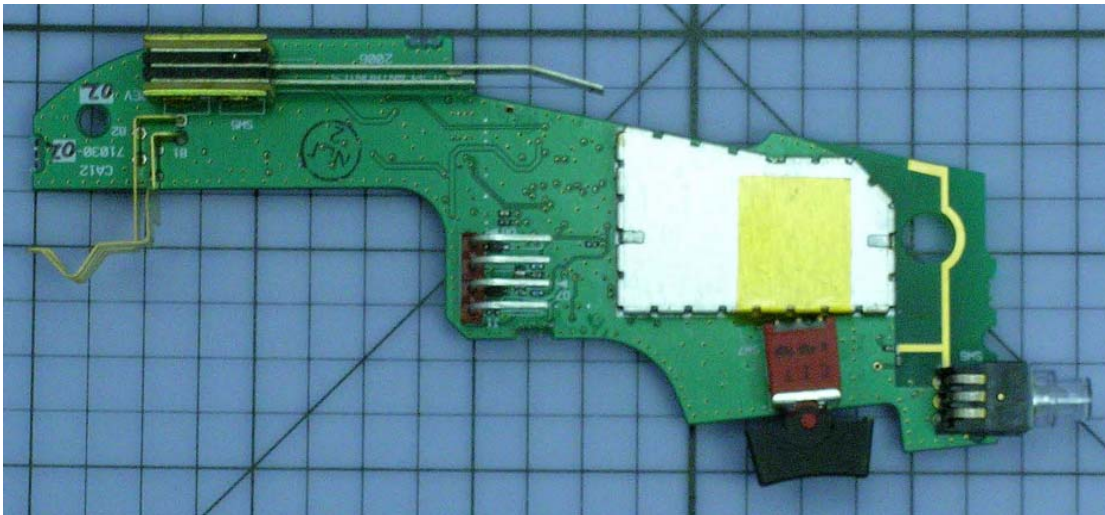

Internal Remote Pictures

CA12CDYYYY internal photographs in support of FCC filing
B. Piedra Sep. 12, 2006

From side

Back side

AL8CA12CDYYYY PCBA Remote top with shield being removed

AL8CA12CDYYYY PCBA Remote bottom with shield being removed