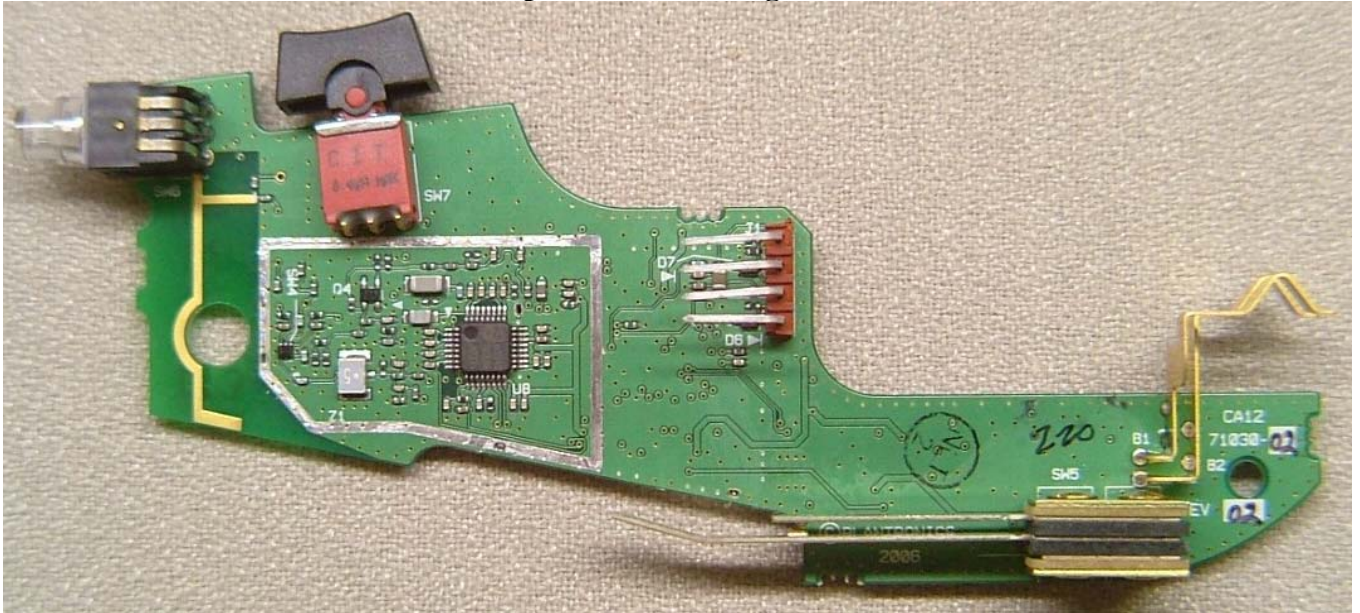

Internal Remote Pictures

CA12CDYYYY internal photographs in support of FCC filing
B. Piedra Sep. 12, 2006

From side

Back side

AL8CA12CDYYYY PCBA Remote top with shield being removed

AL8CA12CDYYYY PCBA Remote bottom with shield being removed