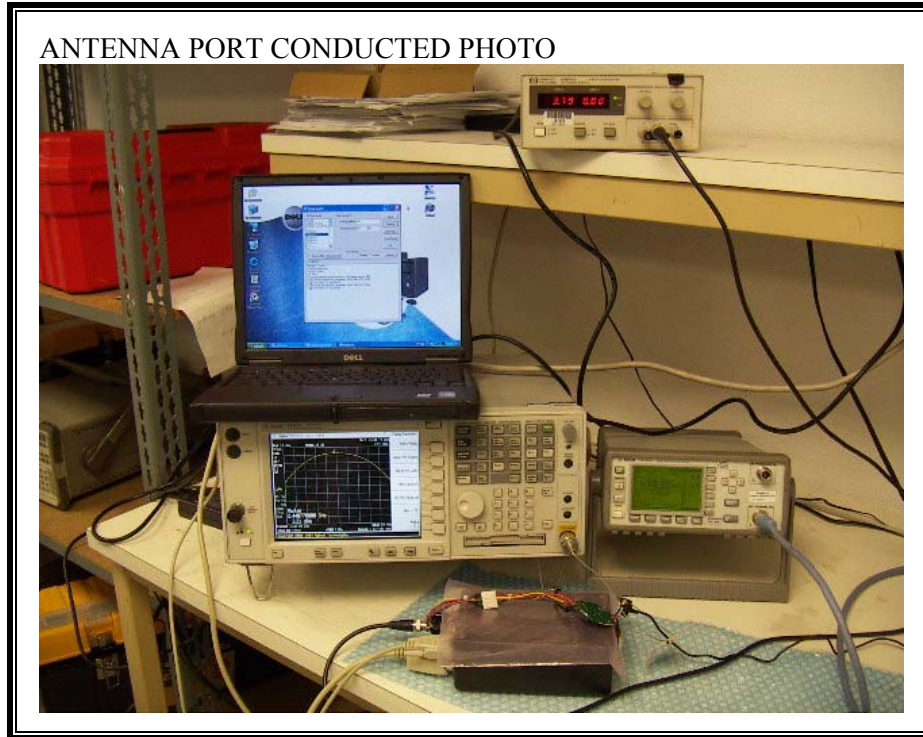

8. SETUP PHOTOS

ANTENNA PORT CONDUCTED RF MEASUREMENT SETUP

RADIATED RF MEASUREMENT SETUP – ABOVE 1 GHz

RADIATED RF MEASUREMENT SETUP – BELOW 1 GHz

POWERLINE CONDUCTED EMISSIONS MEASUREMENT SETUP – without USB Charging Cable

POWERLINE CONDUCTED EMISSIONS MEASUREMENT SETUP – with USB Charging Cable

LINE CONDUCTED BACK PHOTO

END OF REPORT