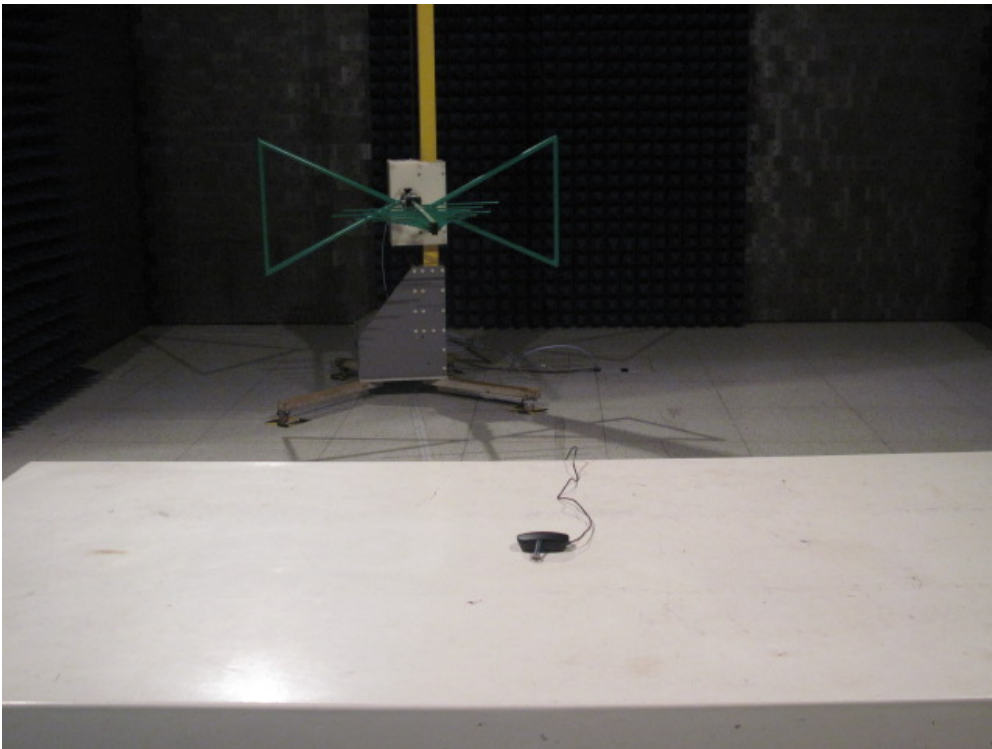

Transmitter

(M/N: GAMECOM X95T)

Description: Front View of Conducted Emission Test Setup

Description: Back View of Conducted Emission Test Setup

Description: Radiated Emission Test Setup for Below 1GHz

Description: Radiated Emission Test Setup for Above 1GHz

Description: Radiated Emission Test Setup for Above 18GHz