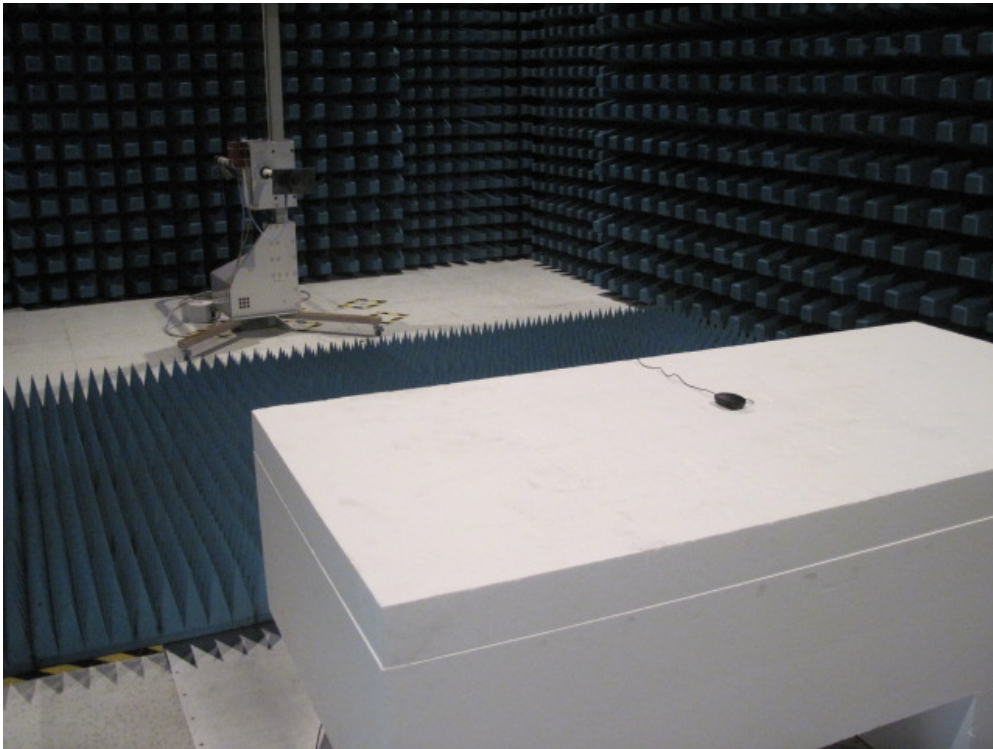

Transmitter

(M/N: GAMECOM X95T)

Description: Front View of Conducted Emission Test Setup

Description: Back View of Conducted Emission Test Setup

Description: Radiated Emission Test Setup for Below 1GHz

Description: Radiated Emission Test Setup for Above 1GHz

Description: Radiated Emission Test Setup for Above 18GHz