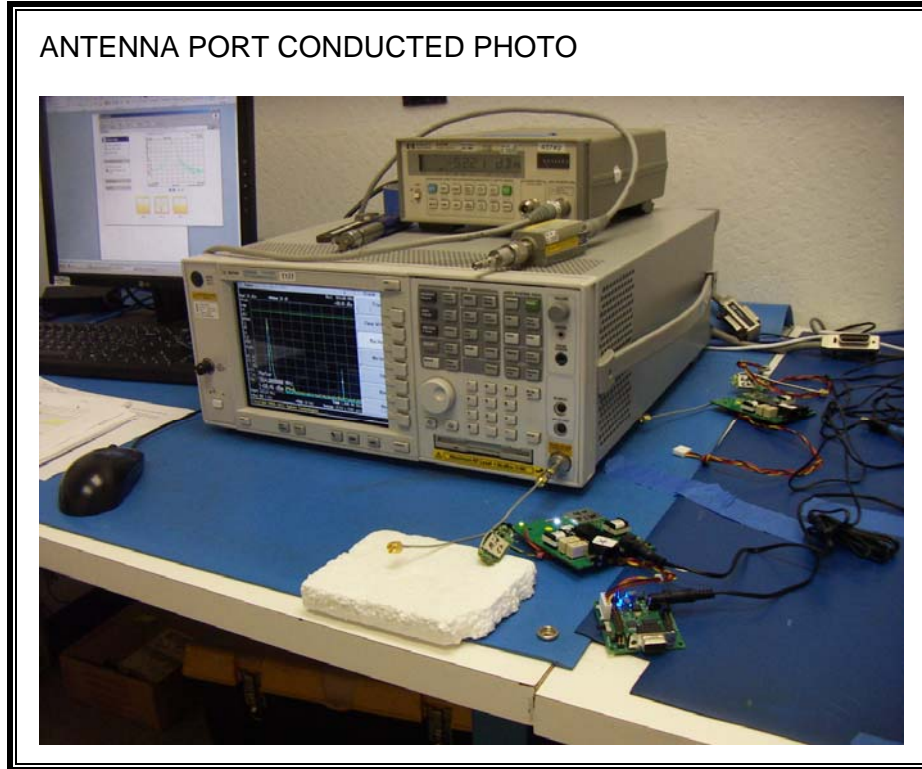

10. SETUP PHOTOS

ANTENNA PORT CONDUCTED RF MEASUREMENT SETUP

RADIATED RF MEASUREMENT SETUP FOR Base C052

FRONT PHOTO

BACK PHOTO

POWERLINE CONDUCTED EMISSIONS MEASUREMENT SETUP

END OF REPORT