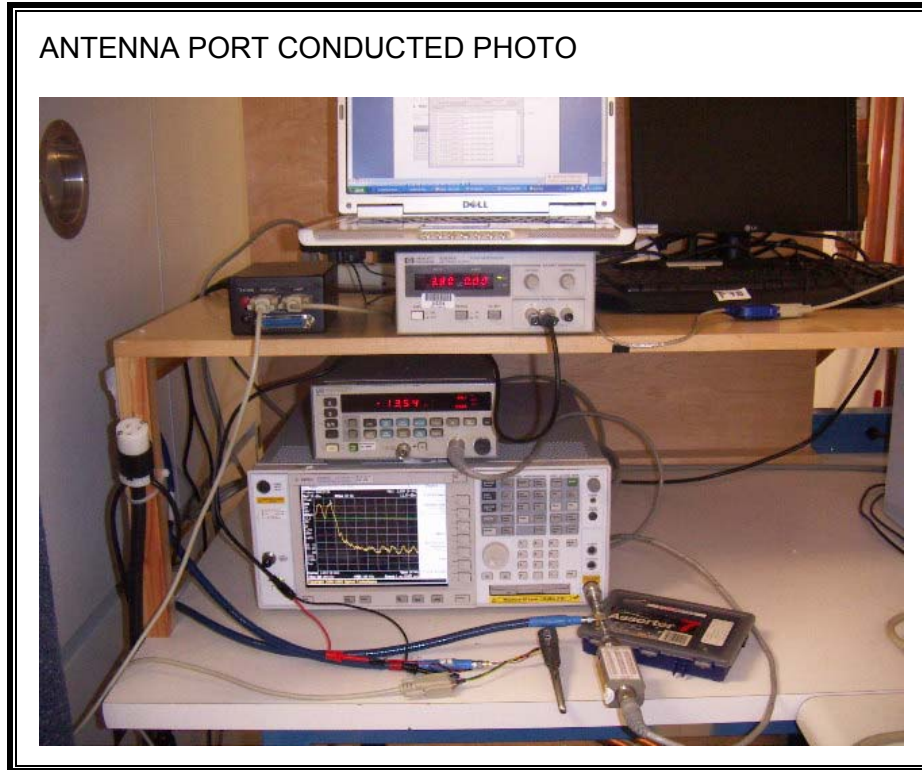

11. SETUP PHOTOS

RF CONDUCTED MEASUREMENT AT ANTENNA PORT

RADIATED RF MEASUREMENT SETUP FOR PORTABLE CONFIGURATION

WORST-CASE

AC MAINS LINE CONDUCTED EMISSION

END OF REPORT