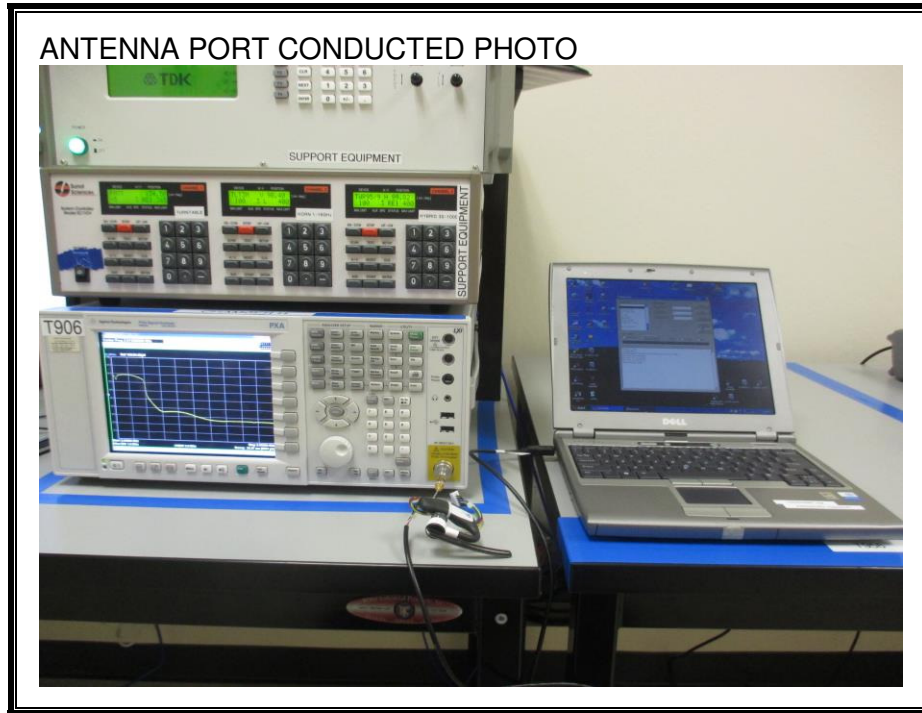

10. SETUP PHOTOS

ANTENNA PORT CONDUCTED RF MEASUREMENT SETUP

RADIATED RF MEASUREMENT SETUP (BELOW 1 GHz)

RADIATED RF MEASUREMENT SETUP (ABOVE 1 GHz)

BELOW 30MHz MEASUREMENT SETUP

POWERLINE CONDUCTED EMISSIONS MEASUREMENT SETUP