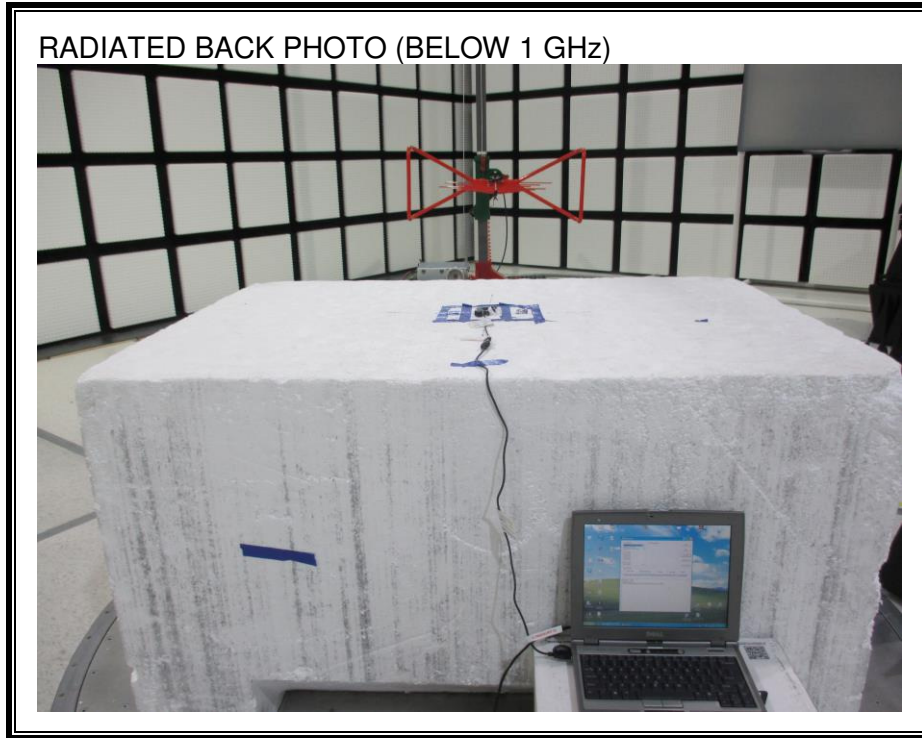

10. SETUP PHOTOS

ANTENNA PORT CONDUCTED RF MEASUREMENT SETUP

RADIATED RF MEASUREMENT SETUP (BELOW 1 GHz)

RADIATED RF MEASUREMENT SETUP (ABOVE 1 GHz)

BELOW 30MHz MEASUREMENT SETUP

POWERLINE CONDUCTED EMISSIONS MEASUREMENT SETUP