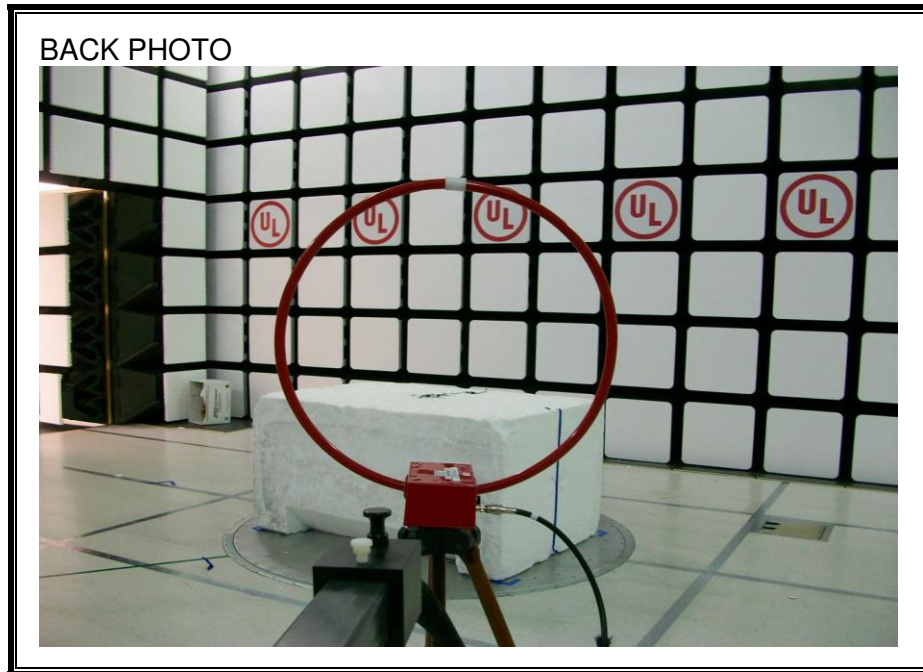

10. SETUP PHOTOS

ANTENNA PORT CONDUCTED RF MEASUREMENT SETUP

RADIATED RF MEASUREMENT SETUP (BELOW 1 GHz)

RADIATED RF MEASUREMENT SETUP (ABOVE 1 GHz)

BELOW 30MHz MEASUREMENT SETUP

POWERLINE CONDUCTED EMISSIONS MEASUREMENT SETUP