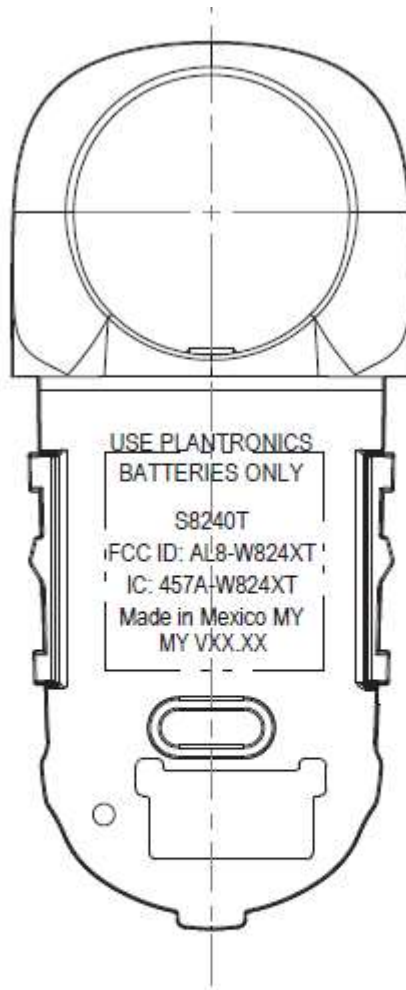

S8240T Location

DECT 6.0

1:1 Placement reference

S8240T Label

USE PLANTRONICS
BATTERIES ONLY

S8240T

FCC ID: AL8-W824XT

IC: 457A-W824XT