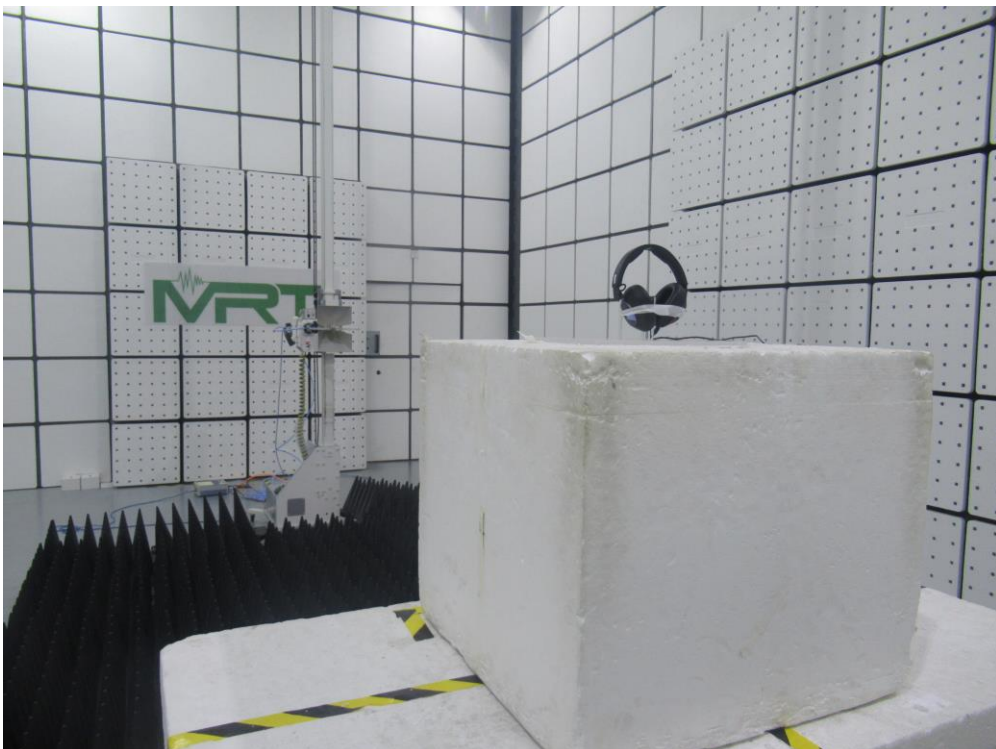

RF Test Setup Photo

Description: Front View of Conducted Emission Test Setup for Power Port

Description: Back View of Conducted Emission Test Setup for Power Port

Description: Radiated Spurious Emission Test Setup for Below 1GHz

Description: Radiated Spurious Emission Test Setup for Above 1GHz

Description: Conducted Test Setup

SAR Test Setup Photograph

Description: Head Front Position with 0mm gap

Description: Body Back Position with 0mm gap