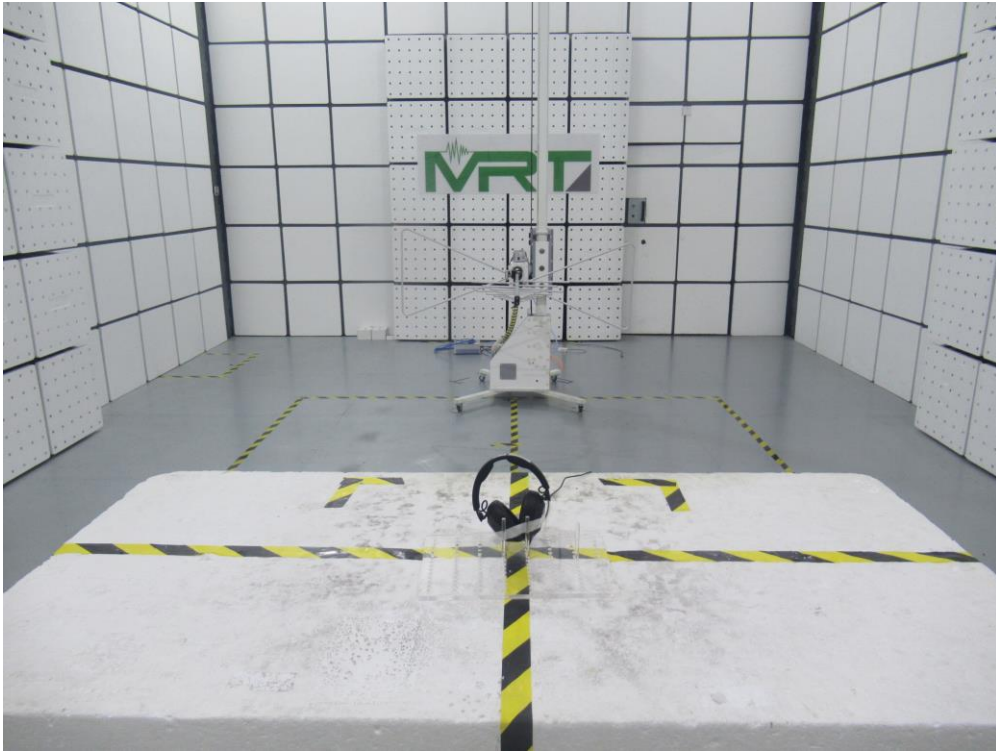

RF Test Setup Photo

Description: Front View of Conducted Emission Test Setup for Power Port

Description: Back View of Conducted Emission Test Setup for Power Port

Description: Radiated Spurious Emission Test Setup for Below 1GHz

Description: Radiated Spurious Emission Test Setup for Above 1GHz

Description: Conducted Test Setup

SAR Test Setup Photograph

Description: Head Front Position with 0mm gap

Description: Body Back Position with 0mm gap