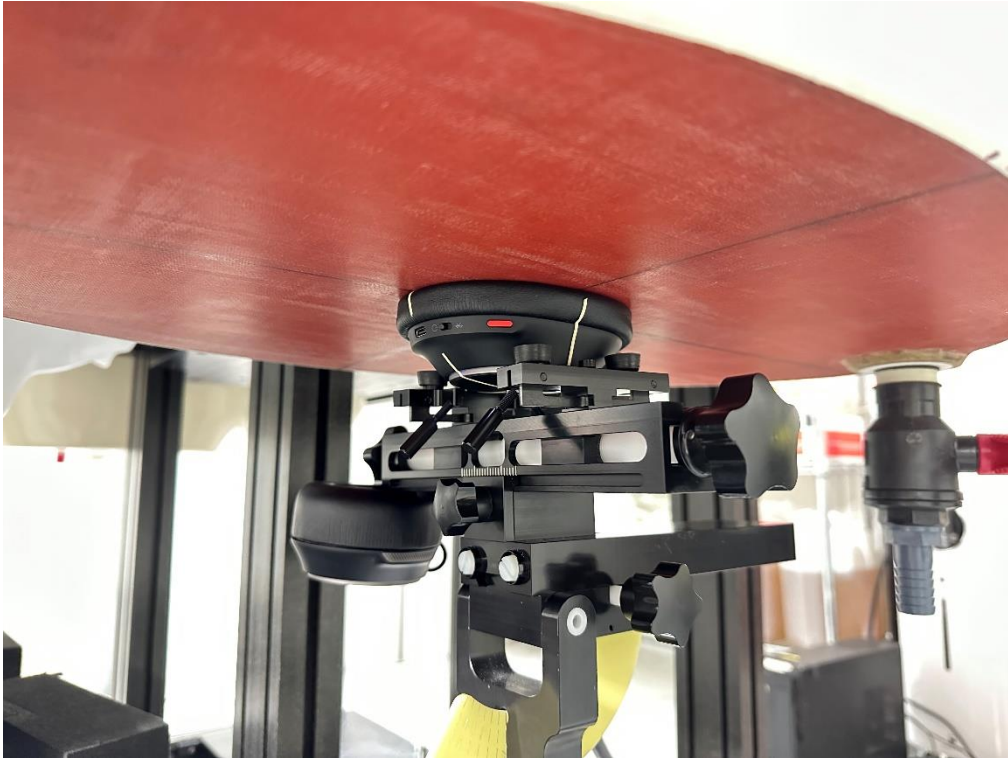

RF Test Setup Photo

Description: Front View of Conducted Emission Test Setup for Power Port

Description: Back View of Conducted Emission Test Setup for Power Port

Description: Radiated Spurious Emission Test Setup for Below 1GHz

Description: Radiated Spurious Emission Test Setup for Above 1GHz

Description: Conducted Test Setup

SAR Test Setup Photograph

Description: Head Front Position with 0mm gap

Description: Body Back Position with 0mm gap