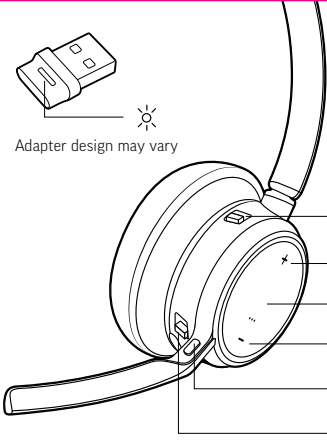

Recyclable where facilities exist

215633-12 12.20 Rev B Model ID: **headset** VFOCUS2 **adapter** BT700 or BT700C

QUICK START

VOYAGER FOCUS 2 UC

Adapter design may vary

ANC:
Low/High

	Siri	
1x	Google Assistant	
	:02	
1x	2x	3x

CONNECT TO COMPUTER

1.

2.

"Pairing successful,
PC connected"

PAIR TO MOBILE PHONE

1.

2.

Poly VFOCUS2
Series