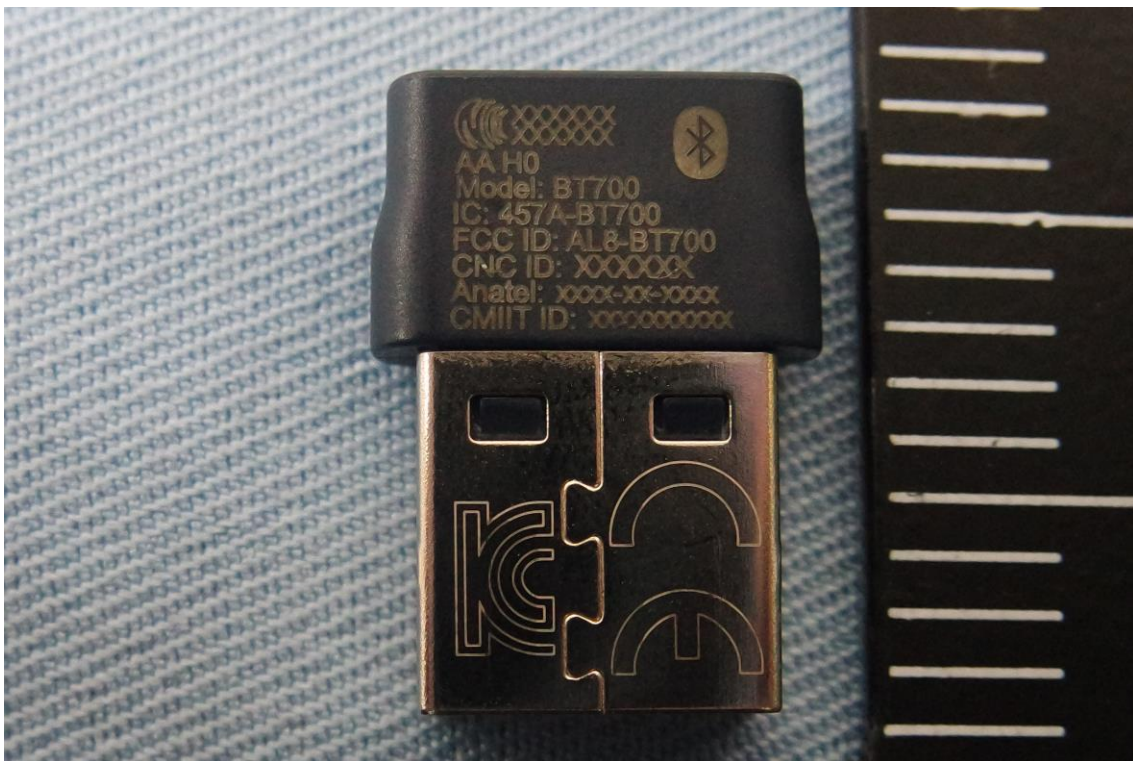

EXTERNAL PHOTOGRAPHS OF EUT
Model: V4320

Model: V4310

USB C to C Cable (Poly/plantronics / 207488-08)

USB A to C Cable (Poly/plantronics / 207488-07)

Type C Dongle (Poly / BT700C)

USB Dongle (Poly / BT700)

Charging Stand (Poly/plantronics / 214183-01)

Charging Stand (Poly/plantronics / 214183-02)