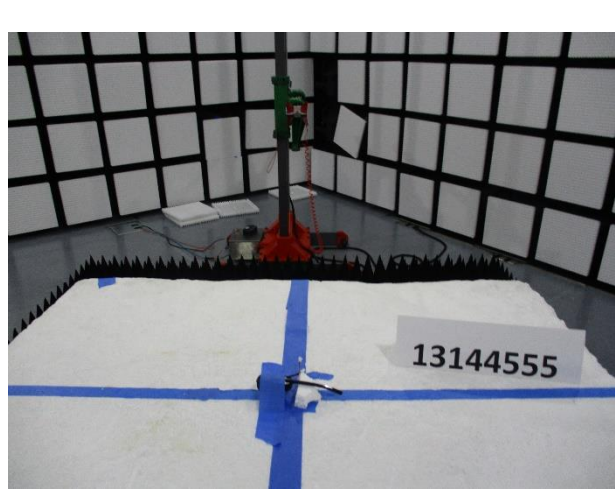

11. SETUP PHOTOS

ANTENNA PORT AND AC LINE CONDUCTED SETUP

RADIATED RF MEASUREMENT SETUP

BELOW 30MHz (FRONT)

BELOW 30MHz (BACK)

BELOW 1GHz (FRONT)

BELOW 1GHz (BACK)

ABOVE 1GHz (FRONT)