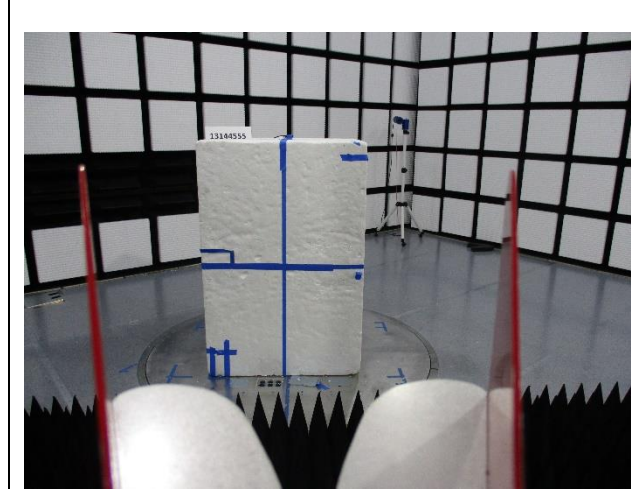

11. SETUP PHOTOS

ANTENNA PORT AND AC LINE CONDUCTED SETUP

RADIATED RF MEASUREMENT SETUP

BELOW 30MHz (FRONT)

BELOW 30MHz (BACK)

BELOW 1GHz (FRONT)

BELOW 1GHz (BACK)

ABOVE 1GHz (FRONT)