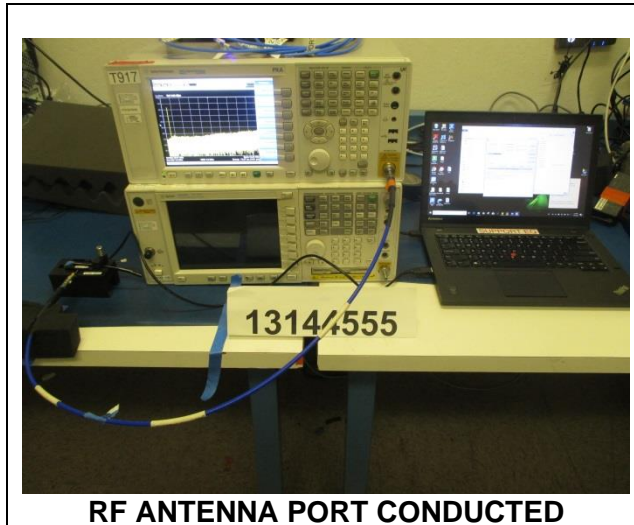

11. SETUP PHOTOS

ANTENNA PORT AND AC LINE CONDUCTED SETUP

RADIATED RF MEASUREMENT SETUP

BELOW 30MHz (FRONT)

BELOW 30MHz (BACK)

BELOW 1GHz (FRONT)

BELOW 1GHz (BACK)

ABOVE 1GHz (FRONT)