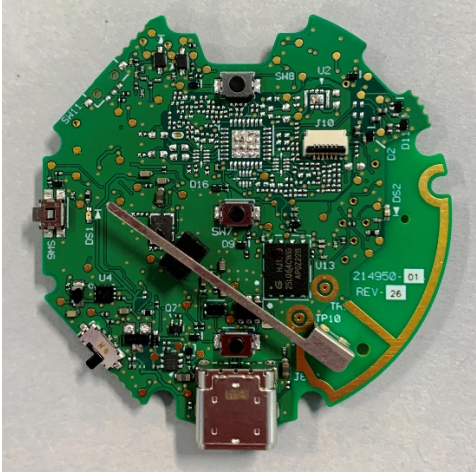

Headset side A (S7310T, ST7310/A, S7320T, S7320T/A):

Headset side B (S7310T, ST7310/A, S7320T, S7320T/A):

Headset side B shield removed (S7310T, ST7310/A, S7320T, S7320T/A):

Headset (passive side) side A (S7320T, S7320T/A):

Headset (passive side) side B(S7320T, S7320T/A):

Flex cable side A (S7310T, ST7310/A, S7320T, S7320T/A):

Flex cable side B(S7310T, ST7310/A, S7320T, S7320T/A):