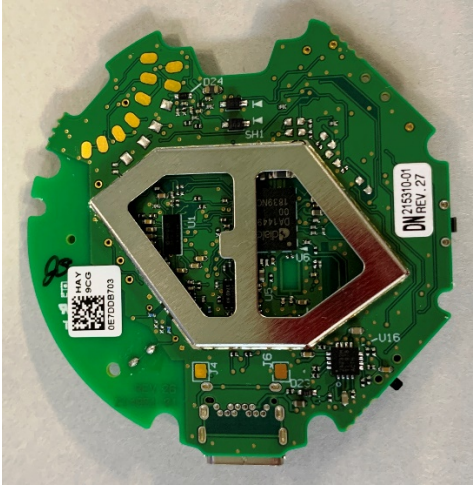

Headset side A (S7310T, ST7310/A, S7320T, S7320T/A):

Headset side B (S7310T, ST7310/A, S7320T, S7320T/A):

Headset side B shield removed (S7310T, ST7310/A, S7320T, S7320T/A):

Headset (passive side) side A (S7320T, S7320T/A):

Headset (passive side) side B(S7320T, S7320T/A):

Flex cable side A (S7310T, ST7310/A, S7320T, S7320T/A):

Flex cable side B(S7310T, ST7310/A, S7320T, S7320T/A):