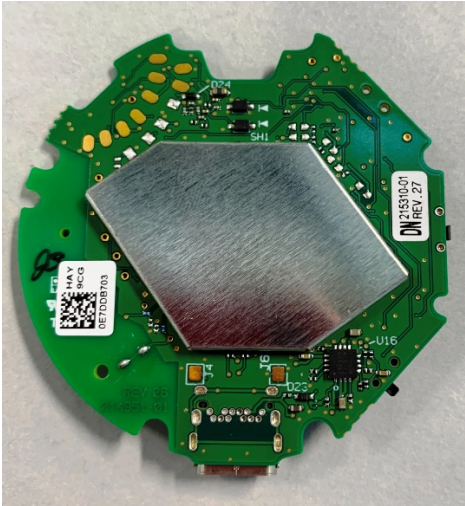

Headset side A (S7310T, ST7310/A, S7320T, S7320T/A):

Headset side B (S7310T, ST7310/A, S7320T, S7320T/A):

Headset side B shield removed (S7310T, ST7310/A, S7320T, S7320T/A):

Headset (passive side) side A (S7320T, S7320T/A):

Headset (passive side) side B(S7320T, S7320T/A):

Flex cable side A (S7310T, ST7310/A, S7320T, S7320T/A):

Flex cable side B(S7310T, ST7310/A, S7320T, S7320T/A):