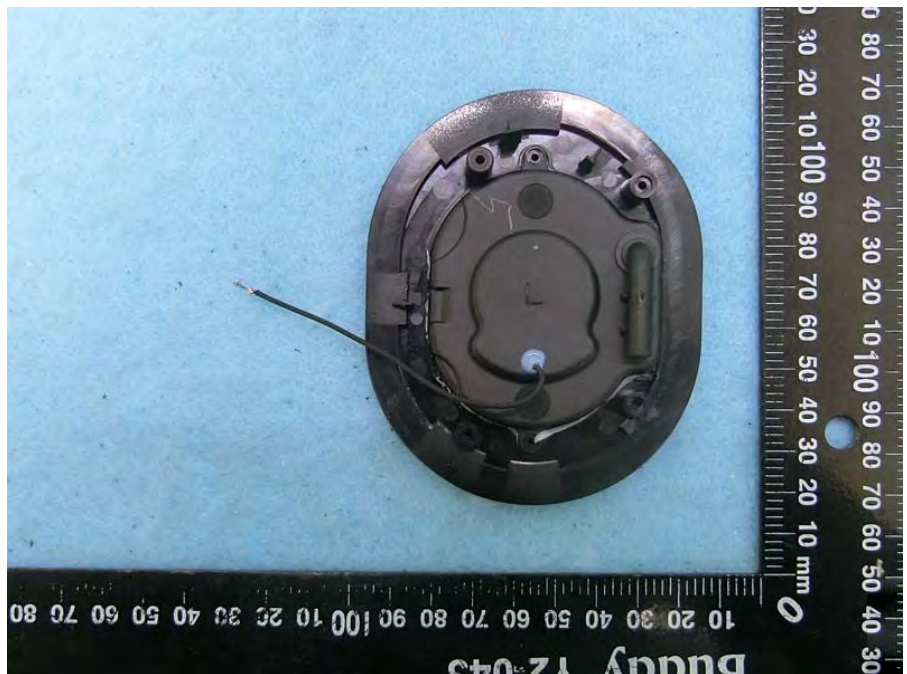

Brand Name: plantronics Model Name: RIG 700

Lithium-ion Polymer Battery Pack
 Model Name:
 SP563138SA-1S1P-PCM