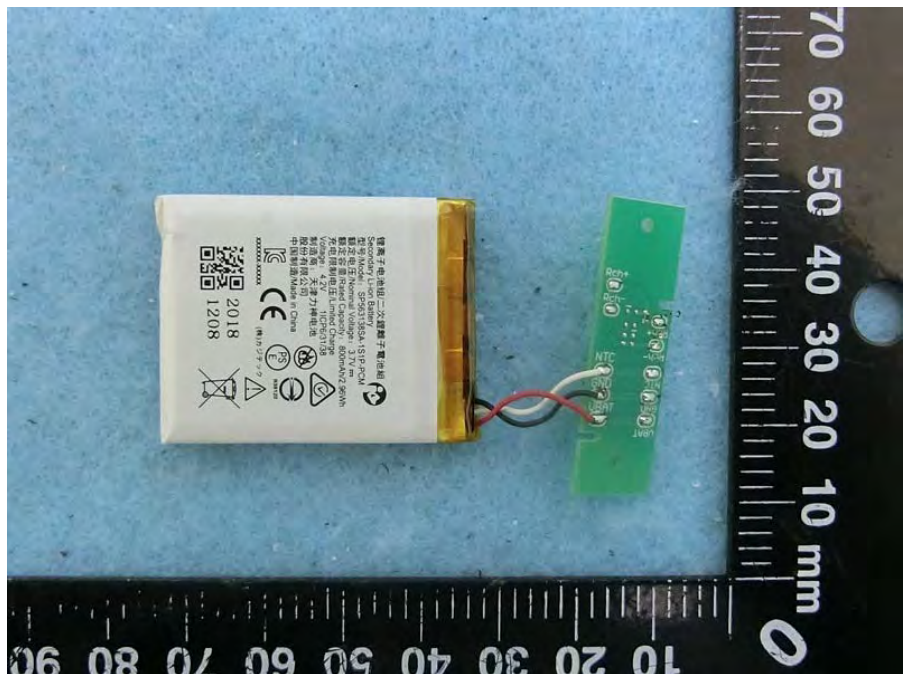

Brand Name: plantronics Model Name: RIG 700

Lithium-ion Polymer Battery Pack
 Model Name:
 SP563138SA-1S1P-PCM