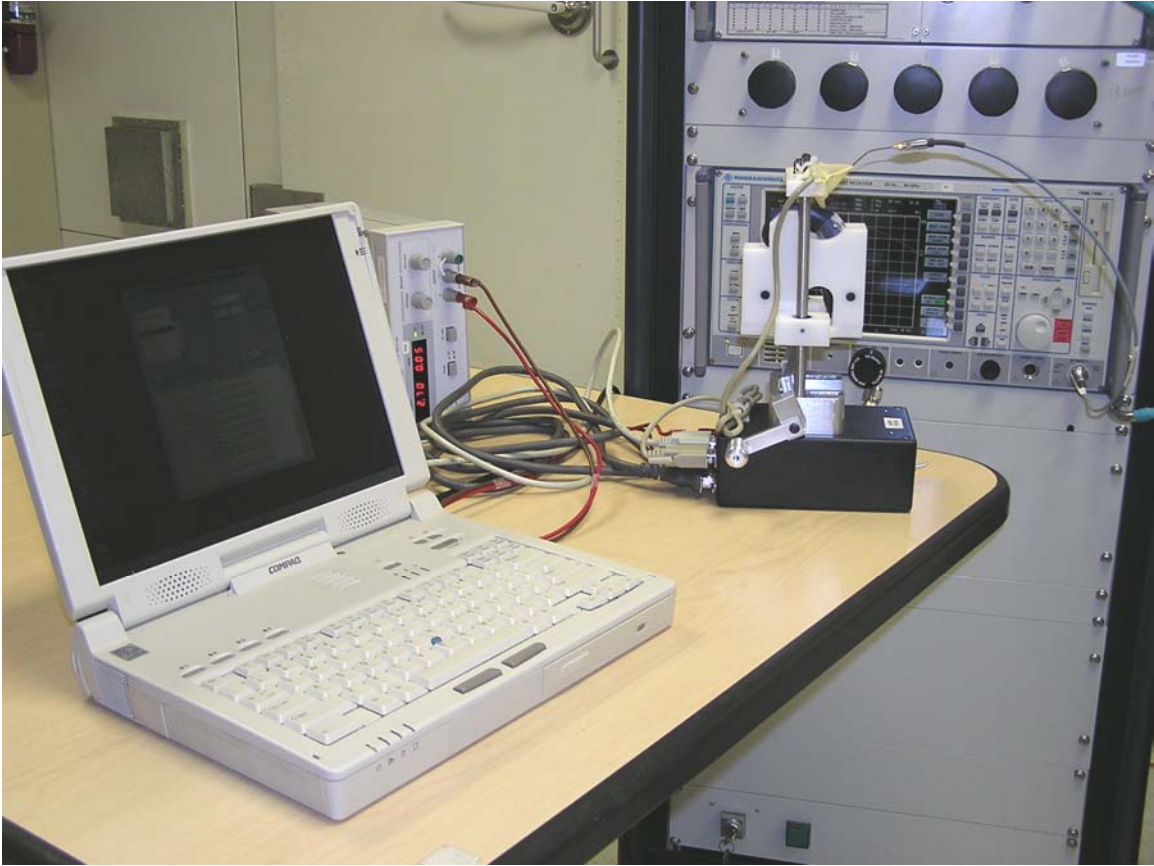

Plantronics M2500

Test setup – Radiated Emissions

Plantronics M2500

Test setup – Conducted Measurements

Plantronics M2500

EUT in test fixture

Plantronics M2500

Test setup – AC Line Conducted Emissions