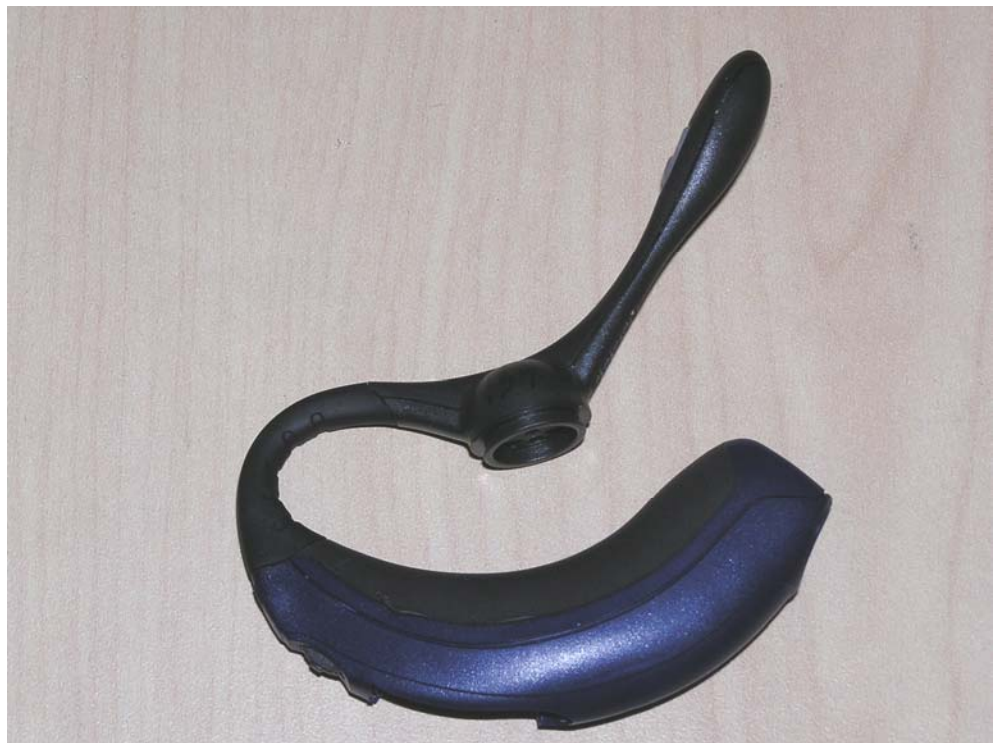

Plantronics M2500

EUT – Top view (modified sample for test purpose to fit into test fixture)

EUT –Bottom view

Plantronics M2500

EUT – Profile view showing power port

EUT – Profile view showing control key