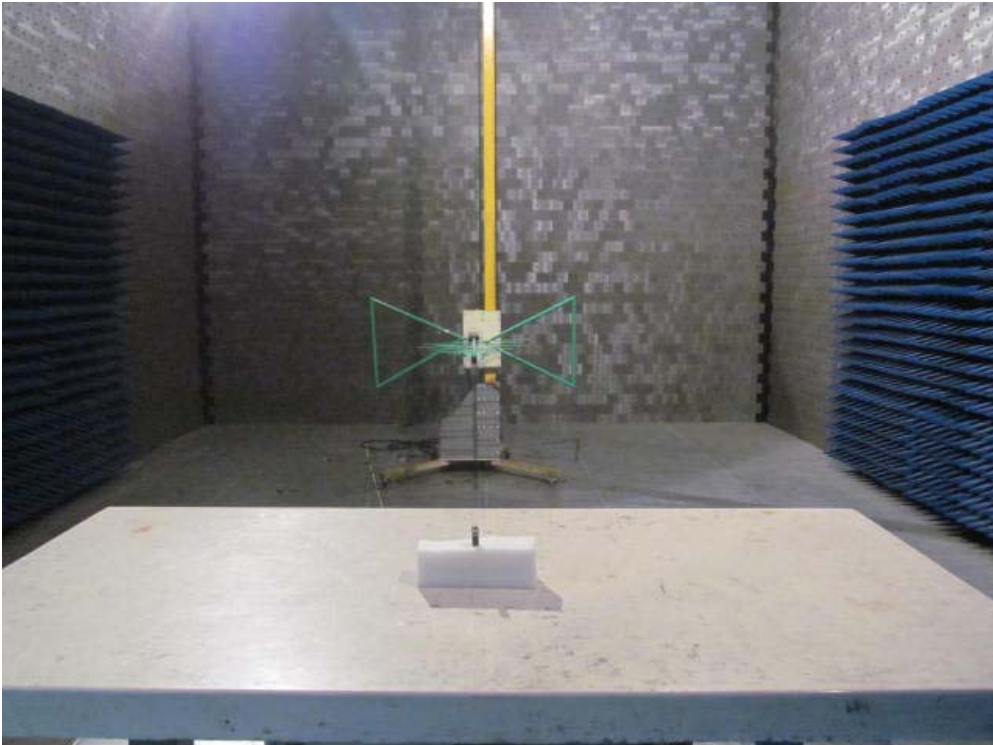

1. Test Setup Photograph

Test Mode: Mode 1: Transmit with PC

Description: Front View of Conducted Emission Test Setup

Test Mode: Mode 1: Transmit with PC

Description: Back View of Conducted Emission Test Setup

Description: Radiated Emission Test Setup for Below 30MHz

Description: Radiated Emission Test Setup for Below 1GHz

Description: Radiated Emission Test Setup for Above 1GHz

Description: Radiated Emission Test Setup for Above 18GHz