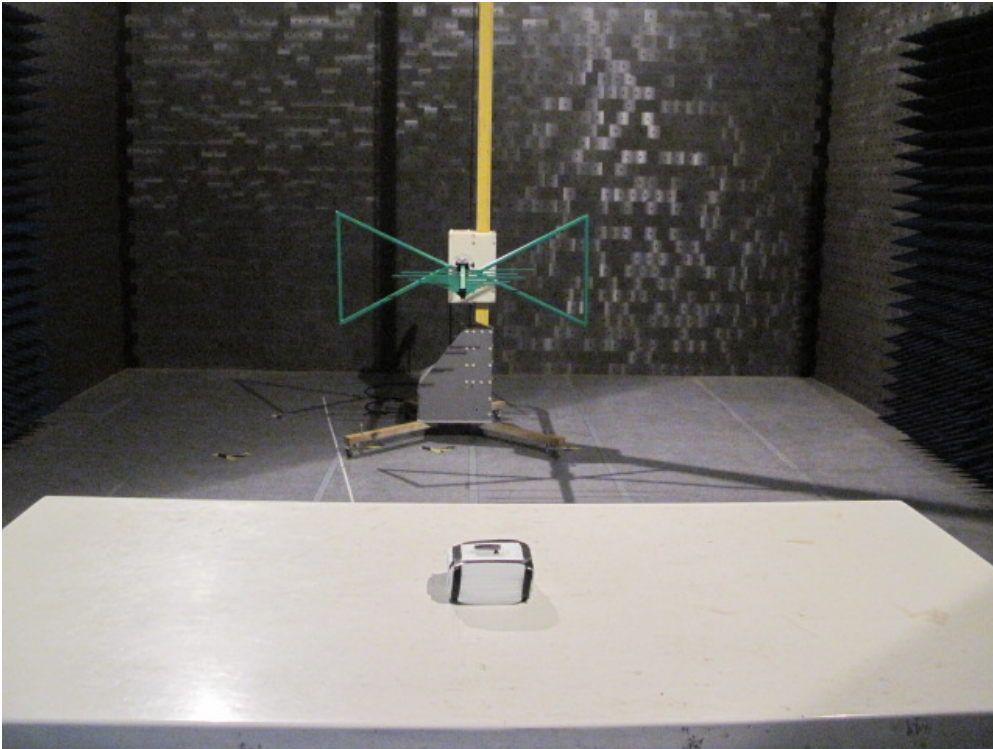

Part 15 Subpart C -Test Setup Photograph

Description: Front View of Conducted Emission Test Setup

Description: Back View of Conducted Emission Test Setup

Description: Radiated Emission Test Setup for Below 1GHz

Description: Radiated Emission Test Setup for Above 1GHz

Description: Radiated Emission Test Setup for Above 18GHz

Part 15 Subpart B -Test Photograph

Test Mode: Mode 1: Communication

Description: Front View of Conducted emission Test Setup

Test Mode: Mode 1: Communication

Description: Side View of Conducted emission Test Setup

Test Mode: Mode 1

Description: Radiated Emission Test Setup (Below 1G)

Test Mode: Mode 1

Description: Radiated Emission Test Setup (Above 1G)