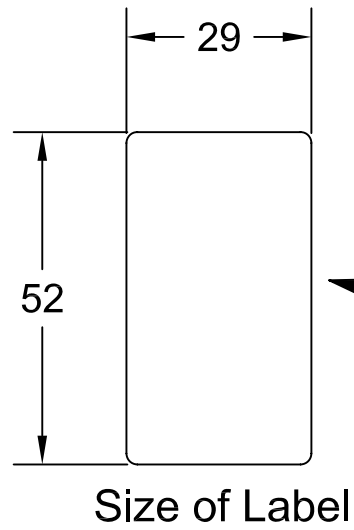

1 : 2

P/N: 60070083
 Size: 53 mm (W) x 29.5 mm (H)
 Material: PET
 Colour: Black text on white background
 Barcode format: EAN-128
 Positioning: Stick at the headset adaptor

Remark:
 The format of serial no.
 YYWWXXXXXXXX (total is 10 digits)
 YY is production year, e.g. 2008 (08), 2009 (09), 2010 (10)
 WW is production week
 XXXXXX: Progressive serial number range. Serial starting number is 000001.
 The serial number will reset to 000001 for the start of every new production lot.

The format of date code.:
 MMY
 MM is production month, e.g. Oct (10), Nov (11), Dec (12)
 YY is production year, e.g. 2008 (08), 2009 (09), 2010 (10)

The format of MAC address:
 MMMMMMMMMMMM: Mac address in text in Hex format (12 digits)

All the unit are in mm