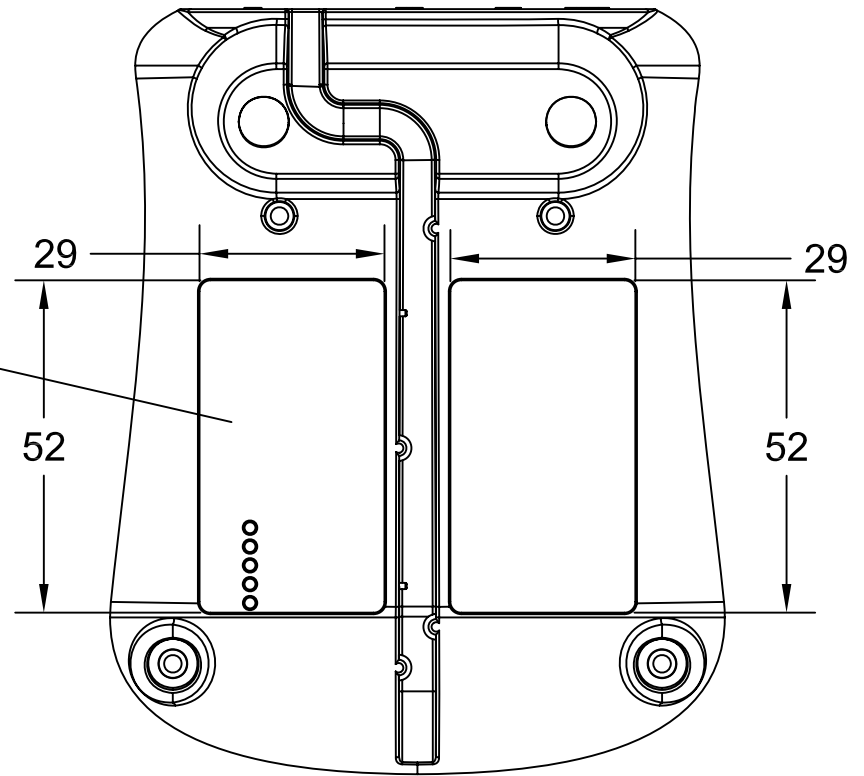

1 : 2

P/N: 60070083
 Size: 53 mm (W) x 29.5 mm (H)
 Material: PET
 Colour: Black text on white background
 Barcode format: EAN-128
 Positioning: Stick at the headset adaptor

Remark:
 The format of serial no.
 YYWWXXXXXXXX (total is 10 digits)
 YY is production year, e.g. 2008 (08), 2009 (09), 2010 (10)
 WW is production week
 XXXXXX: Progressive serial number range. Serial starting number is 000001.
 The serial number will reset to 000001 for the start of every new production lot.

All the unit are in mm