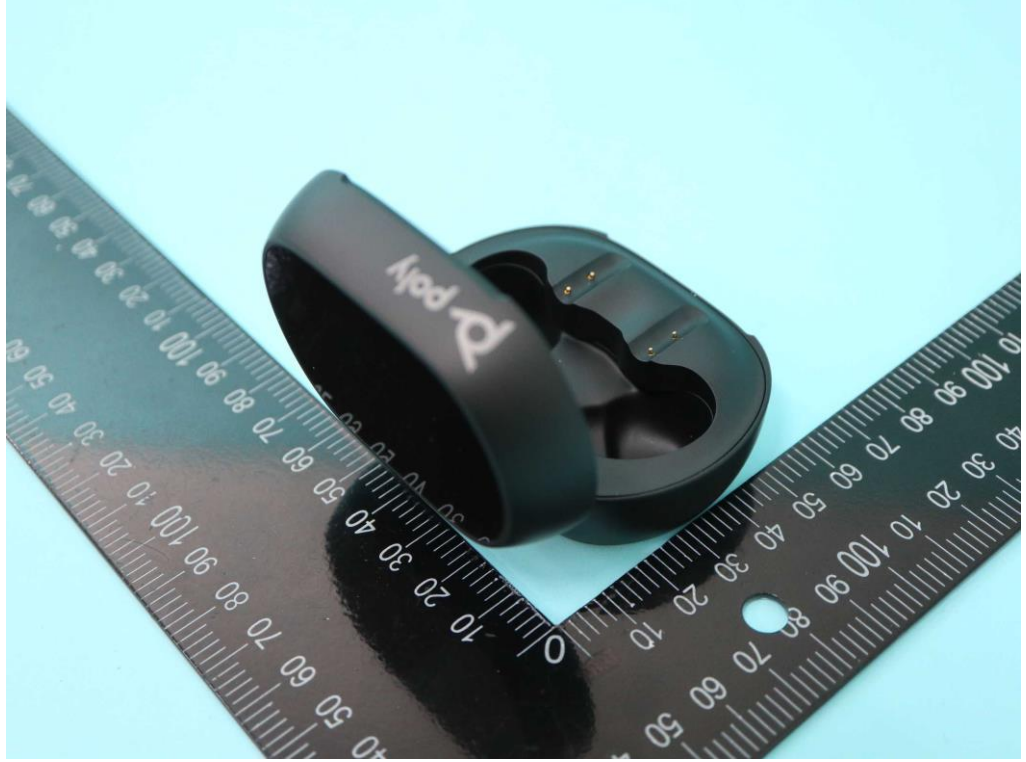

Audio Cable  
(Type-C to Audio)

**Bluetooth Dongle  
(Type-A) (optional)**

**Bluetooth Dongle  
(Type-C) (optional)**

**USB Cable  
(Type-C to A)  
(optional)**

**USB Cable  
(Type-C to C)  
(optional)**

Wireless Charging case