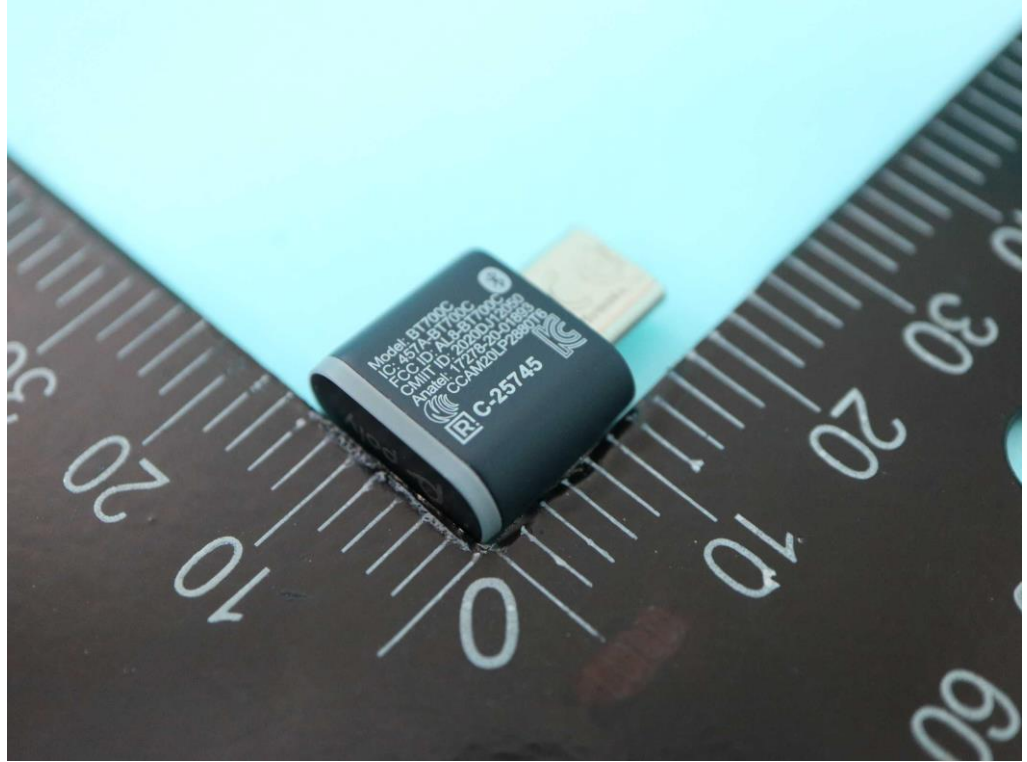

Audio Cable  
(Type-C to Audio)

**Bluetooth Dongle  
(Type-A) (optional)**

**Bluetooth Dongle  
(Type-C) (optional)**

**USB Cable  
(Type-C to A)  
(optional)**

**USB Cable  
(Type-C to C)  
(optional)**

Wireless Charging case