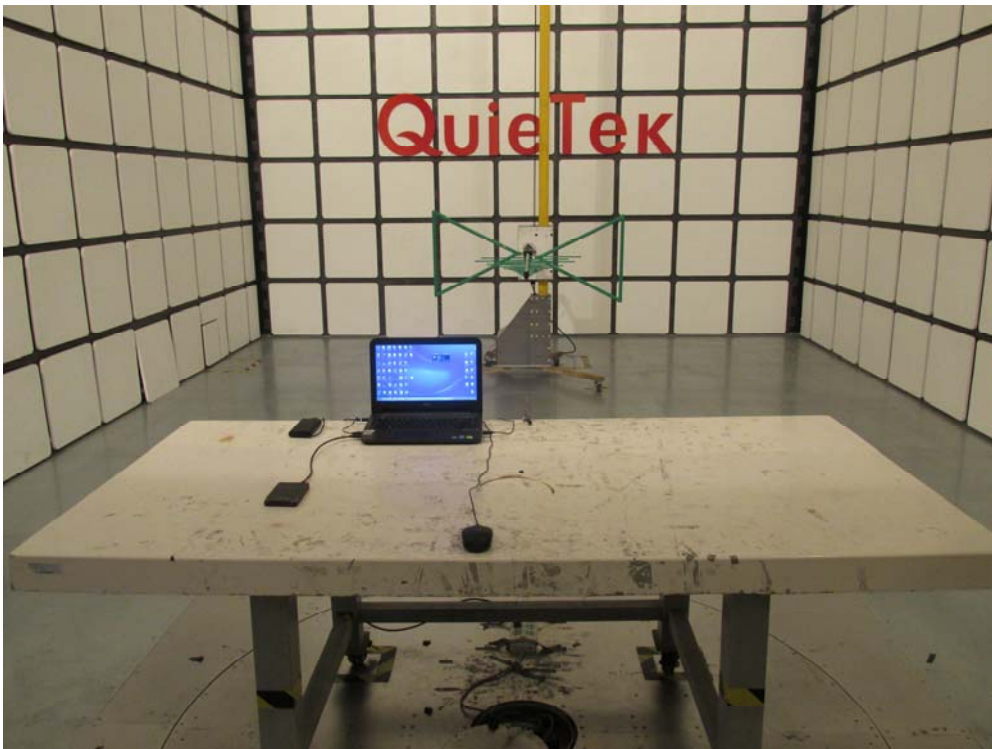

## FCC Part15.247&IC Test Setup Photograph

Test Mode: Mode 1

Description: Front View of Conducted emission Test Setup

Test Mode: Mode 1

Description: Side View of Conducted emission Test Setup

Description: Radiated Emission Test Setup for Below 30MHz

Description: Radiated Emission Test Setup for Below 1GHz

Description: Radiated Emission Test Setup for 1~18GHz

Description: Radiated Emission Test Setup for Above 18GHz

## IC SAR Test Setup Photograph

Left Head

Right Head