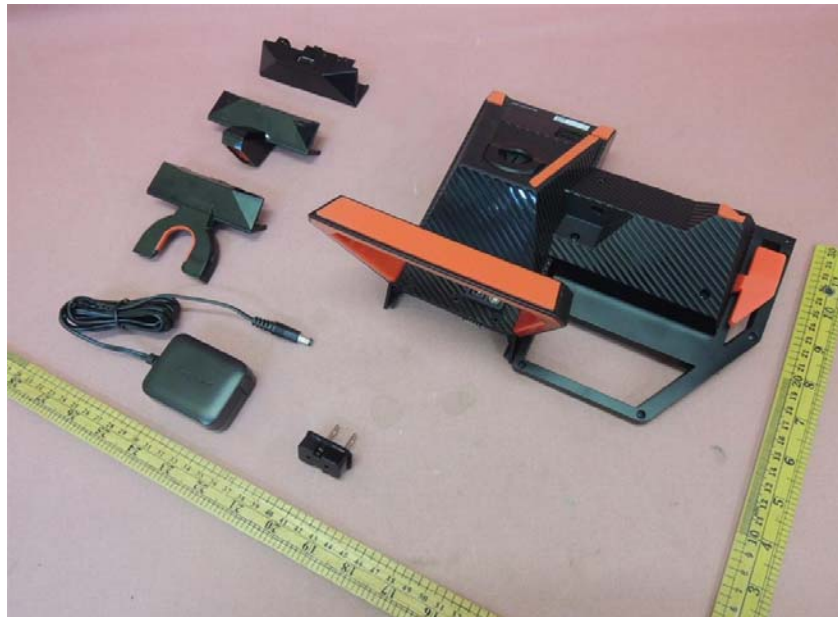

# INTERTEK TESTING SERVICE

Report No: 190701178HKG-002  
190701178HKG-004

## Equipment Photographs

(External)

FCC ID: AL8-E60E  
IC: 457A-E60E