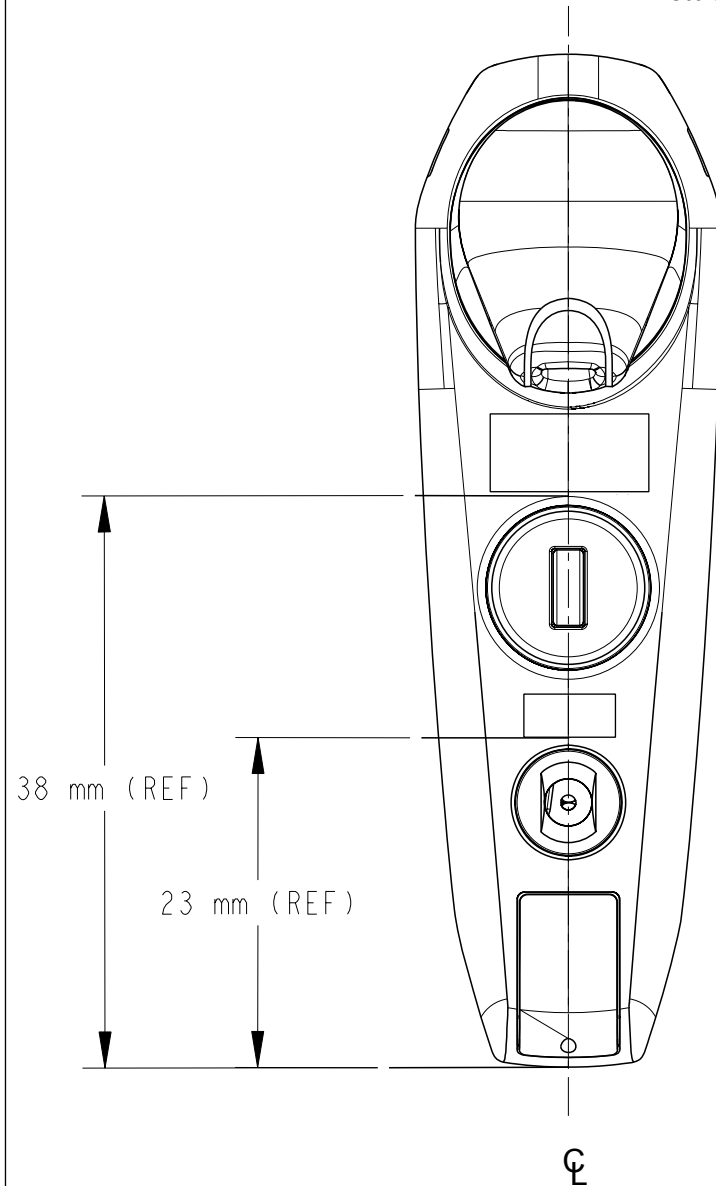

Artwork Only

Scale 2:1