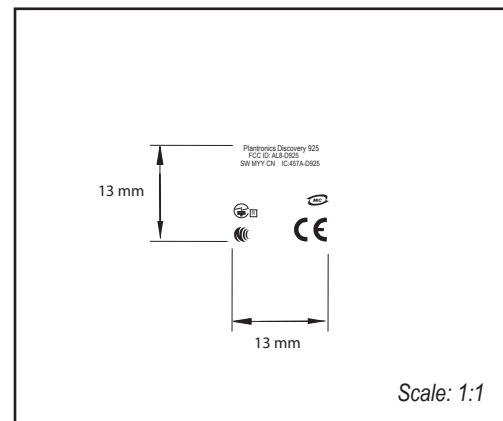

1:1 reference (Bottom Housing)

ARTMASTER 78901-00	REV. LEVEL: 26	PMS COLOR #: N/A	DESCRIPTION: Ruby (Link) headset laser etching: Regulatory artwork	
plantronics DESIGN	REF. PART #: 76666-01	PREPARED BY: J. Yang	DATE: Nov. 15, 2007	