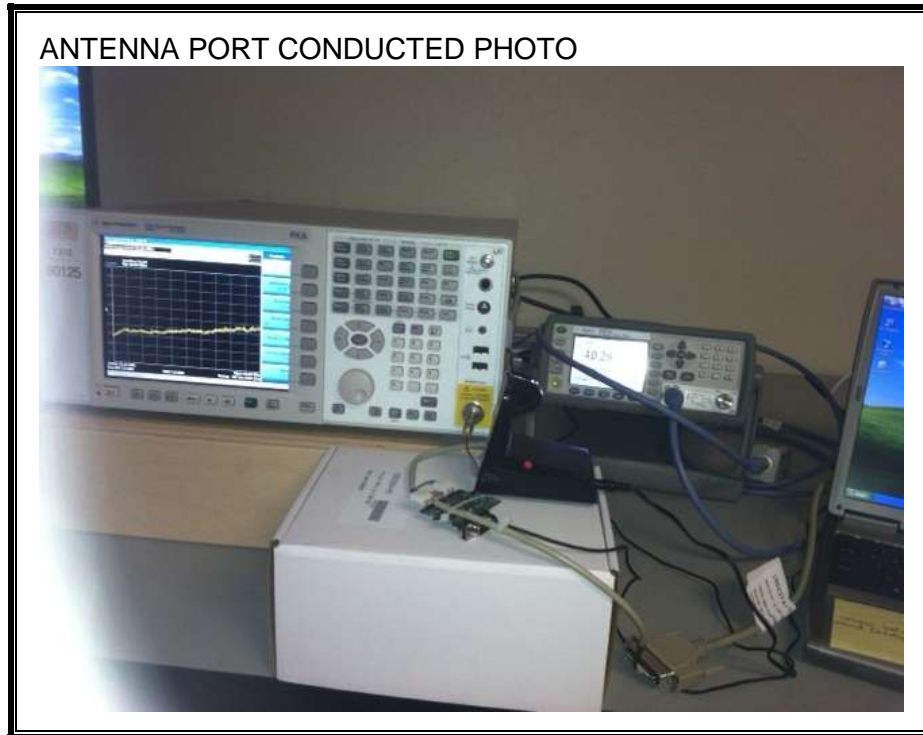

10. SETUP PHOTOS

ANTENNA PORT CONDUCTED RF MEASUREMENT SETUP

RADIATED RF MEASUREMENT: Below 1GHz

RADIATED RF MEASUREMENT SETUP: Above 1GHz

POWERLINE CONDUCTED EMISSIONS MEASUREMENT SETUP

END OF REPORT