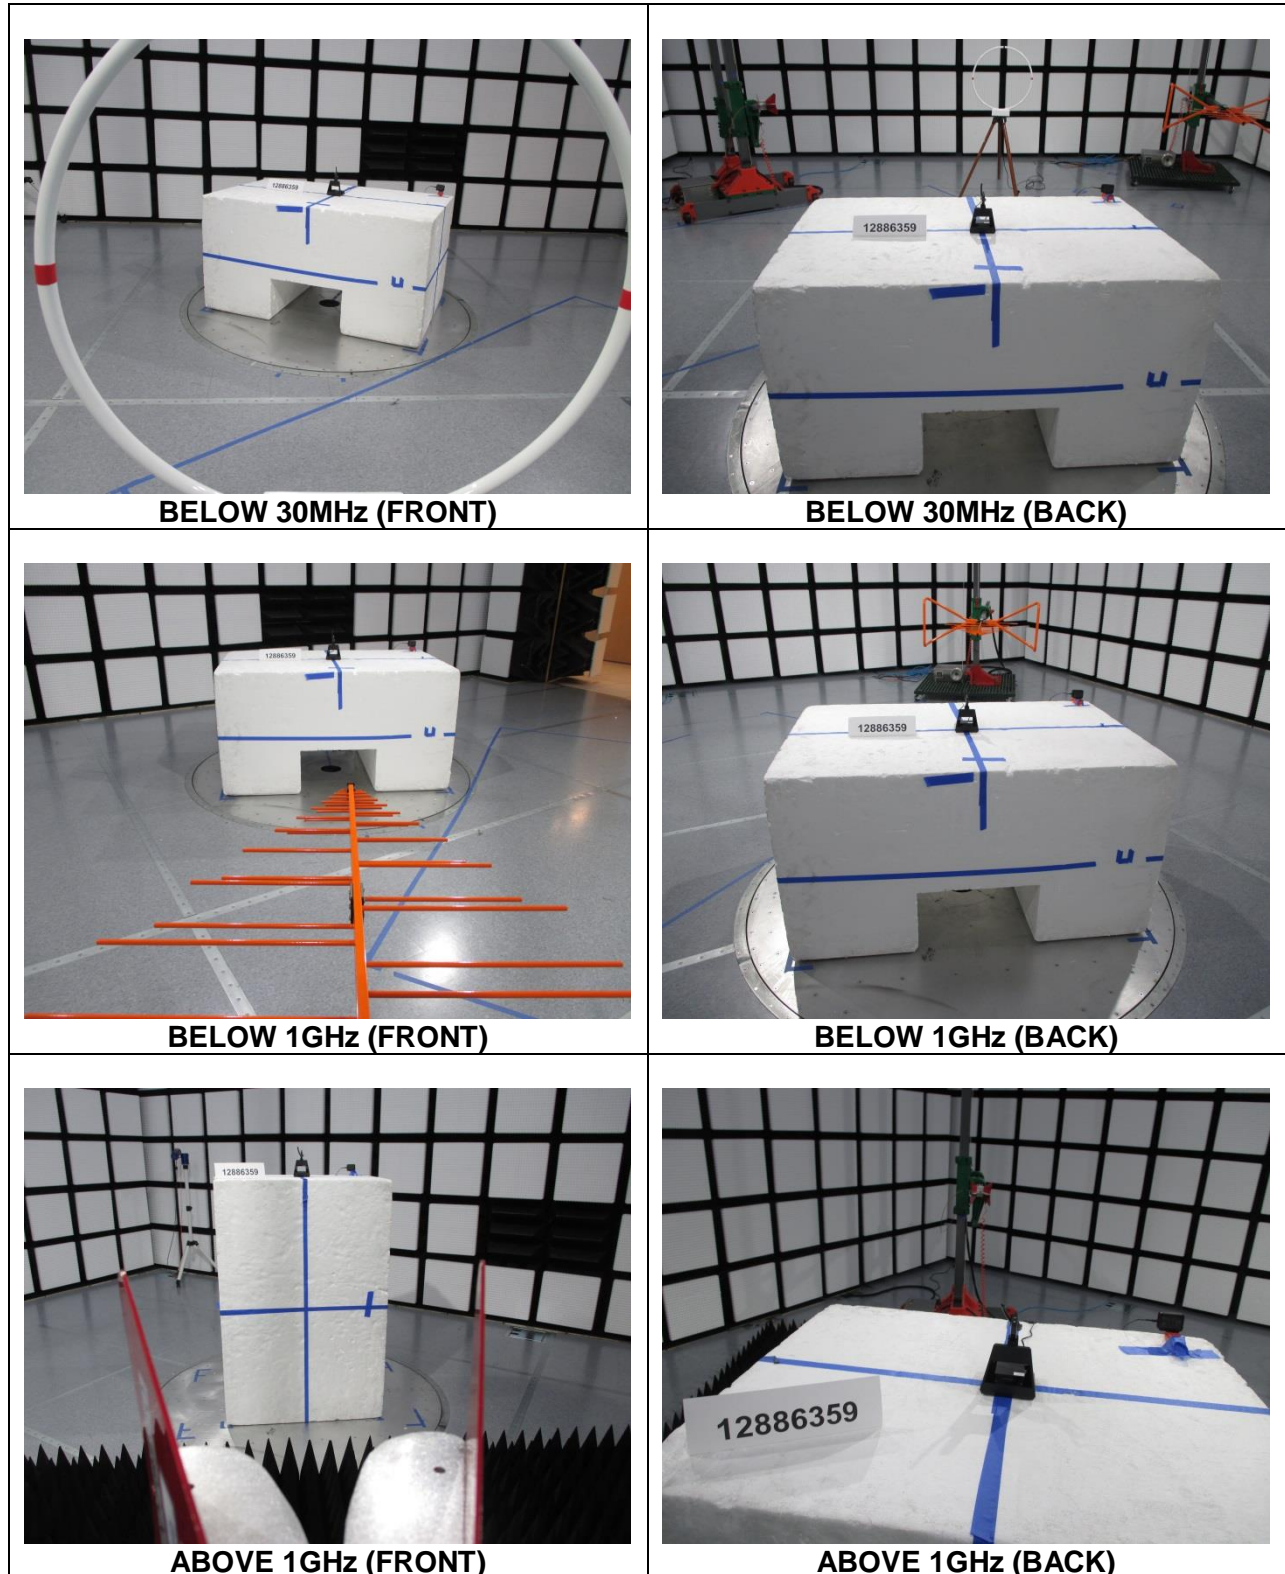

11. SETUP PHOTOS

ANTENNA PORT AND AC LINE CONDUCTED SETUP

RADIATED RF MEASUREMENT SETUP

END OF TEST REPORT