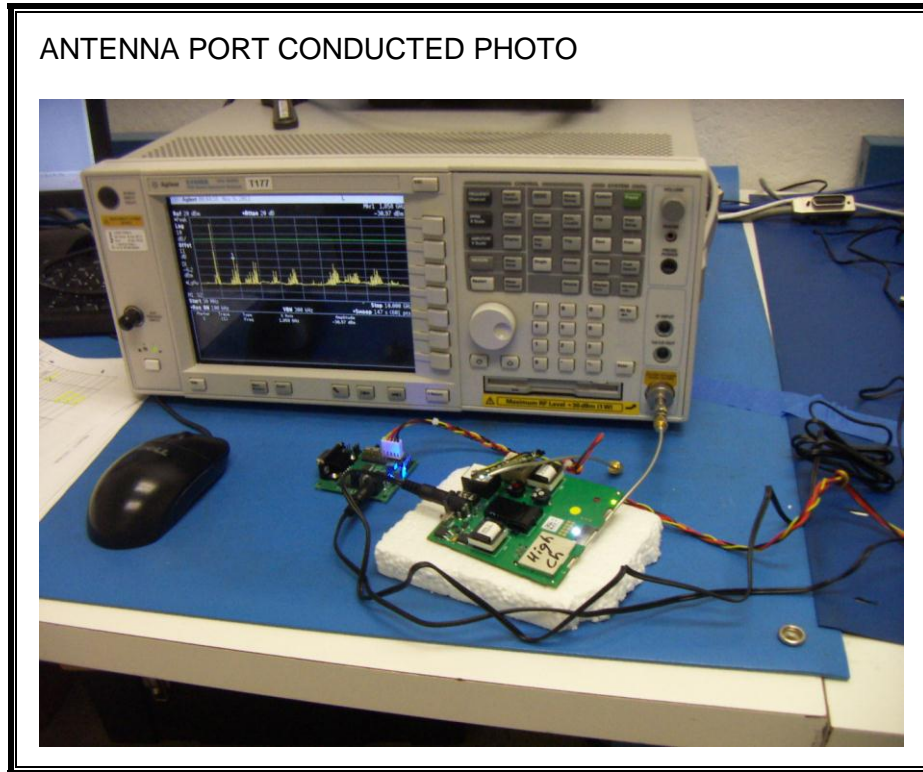

9. SETUP PHOTOS

ANTENNA PORT CONDUCTED RF MEASUREMENT SETUP

RADIATED RF MEASUREMENT SETUP FOR Base C052

BASE C052 FRONT PHOTO

BASE C052 BACK PHOTO

Base C054 FRONT PHOTO

Base C054 Back PHOTO

POWERLINE CONDUCTED EMISSIONS MEASUREMENT SETUP
BASE C052

LINE CONDUCTED BACK PHOTO

BASE C054

LINE CONDUCTED FRONT PHOTO

END OF REPORT