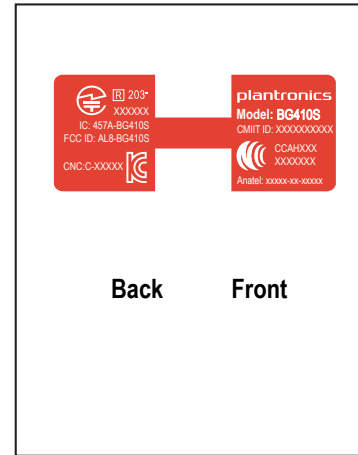

Back Front

Color: pantone 172C

Back Front

Scale: 1 = 1

Back Front

Scale: 1 = 1