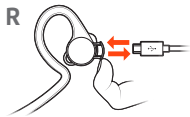

Charge

Chargement / 充电 / 充電

 2:00:00 = 100%

 0:15:00 =  1:00:00

 plantronics.com/setup/backbeat-fit-2100

View complete user guide

© 2018 Plantronics, Inc. Bluetooth is a registered trademark of Bluetooth SIG, Inc. and any use by Plantronics, Inc. is under license. Apple and Siri are trademarks of Apple Inc., registered in the US and other countries. All other trademarks are the property of their respective owners. Patents pending.