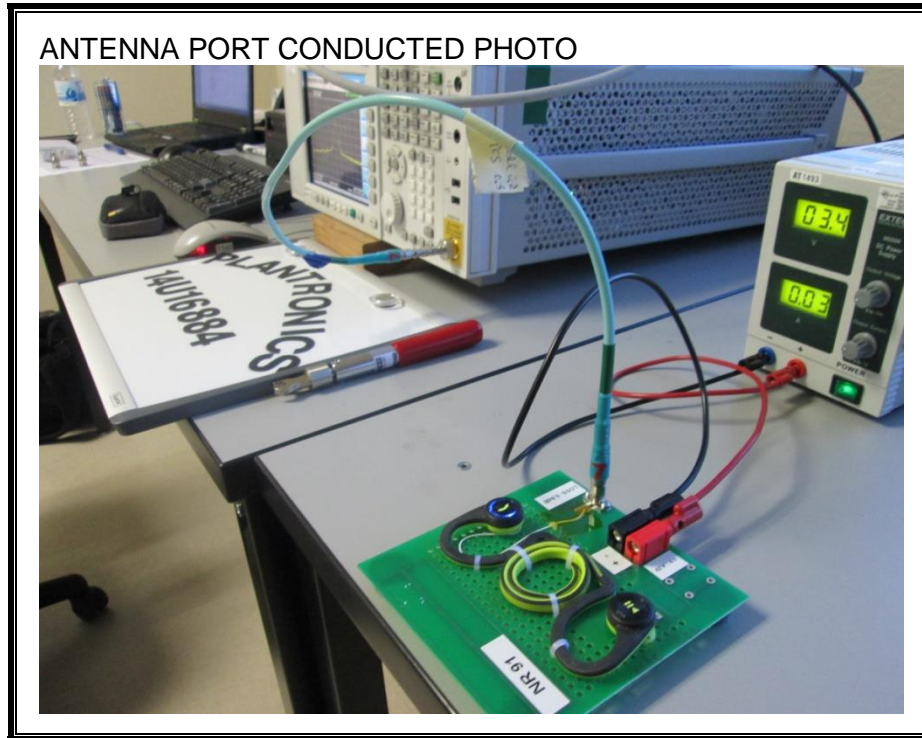

12. SETUP PHOTOS

ANTENNA PORT CONDUCTED RF MEASUREMENT SETUP

RADIATED RF MEASUREMENT SETUP (BELOW 1 GHz)

RADIATED RF MEASUREMENT SETUP (ABOVE 1 GHz)

RADIATED RF MEASUREMENT SETUP FOR PORTABLE CONFIGURATION

X-AXIS FRONT PHOTO

X-AXIS BACK PHOTO

Y-AXIS FRONT PHOTO

Y-AXIS BACK PHOTO

Z-AXIS FRONT PHOTO

Z-AXIS BACK PHOTO

POWERLINE CONDUCTED EMISSIONS MEASUREMENT SETUP

END OF REPORT